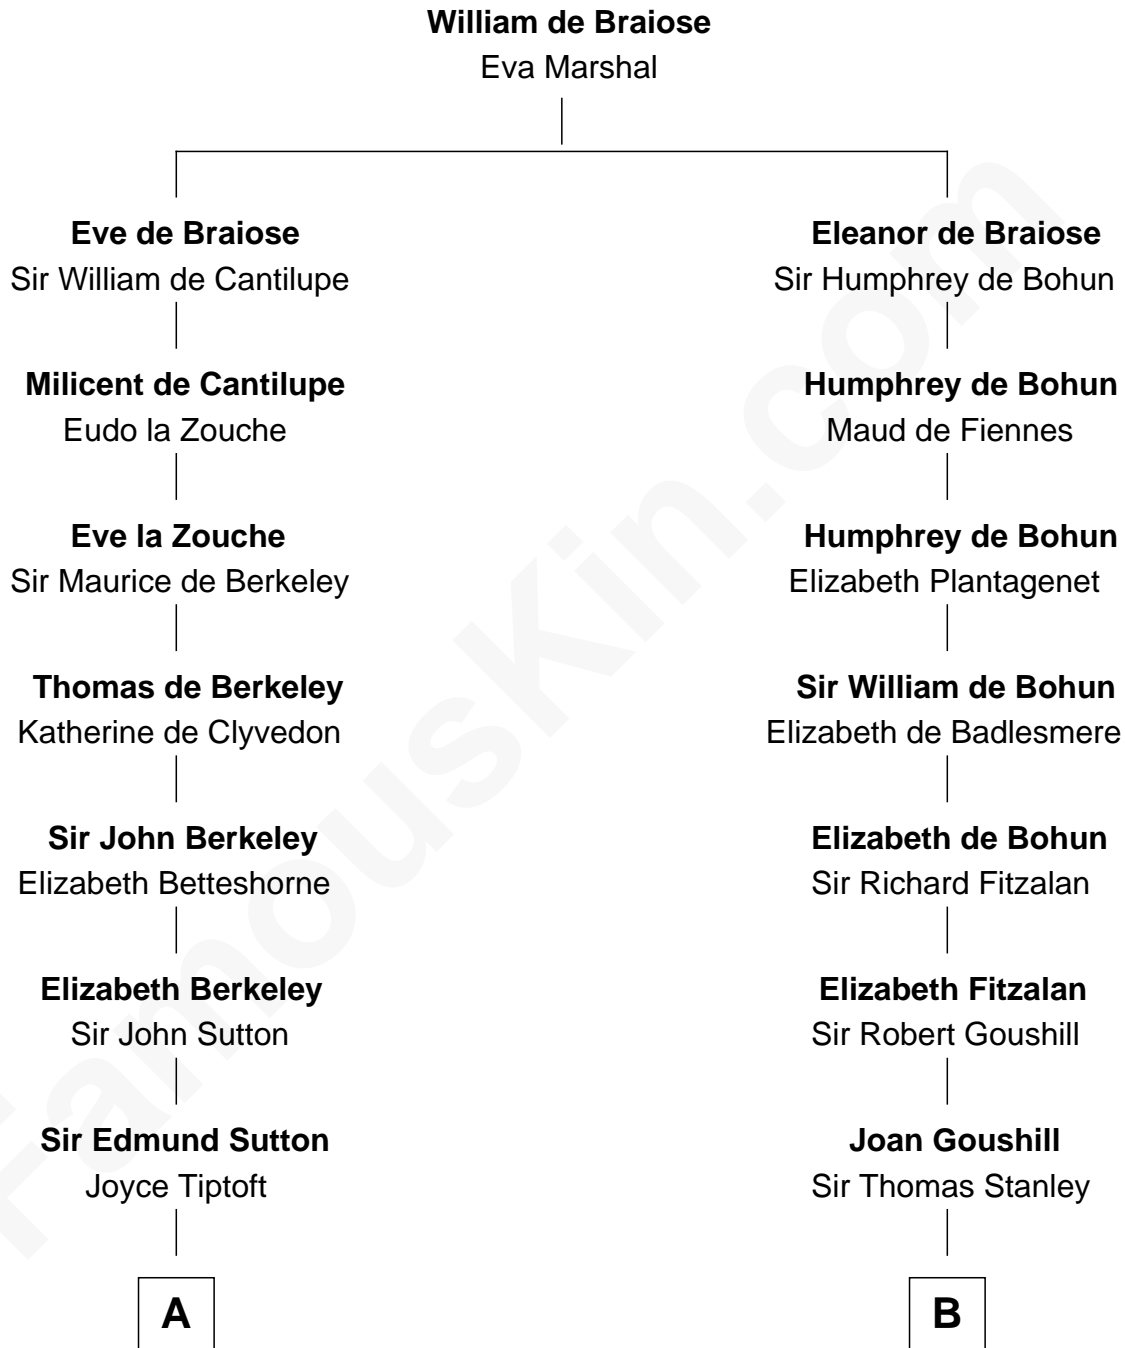

**FamousKin.com**  
**Relationship Chart of**  
**George Washington**  
*1st U.S. President*

**15th cousin 6 times removed of**  
**Buckminster Fuller**  
*Author, Architect, and Inventor*

**C**

**Christopher Wolcott**

Lucy Parsons

**Christopher Columbus Wolcott**

Susan Blinn

**Caroline Matilda Wolcott**

Martin Andrews

**Caroline Wolcott Andrews**

Richard Buckminster Fuller

**Buckminster Fuller**