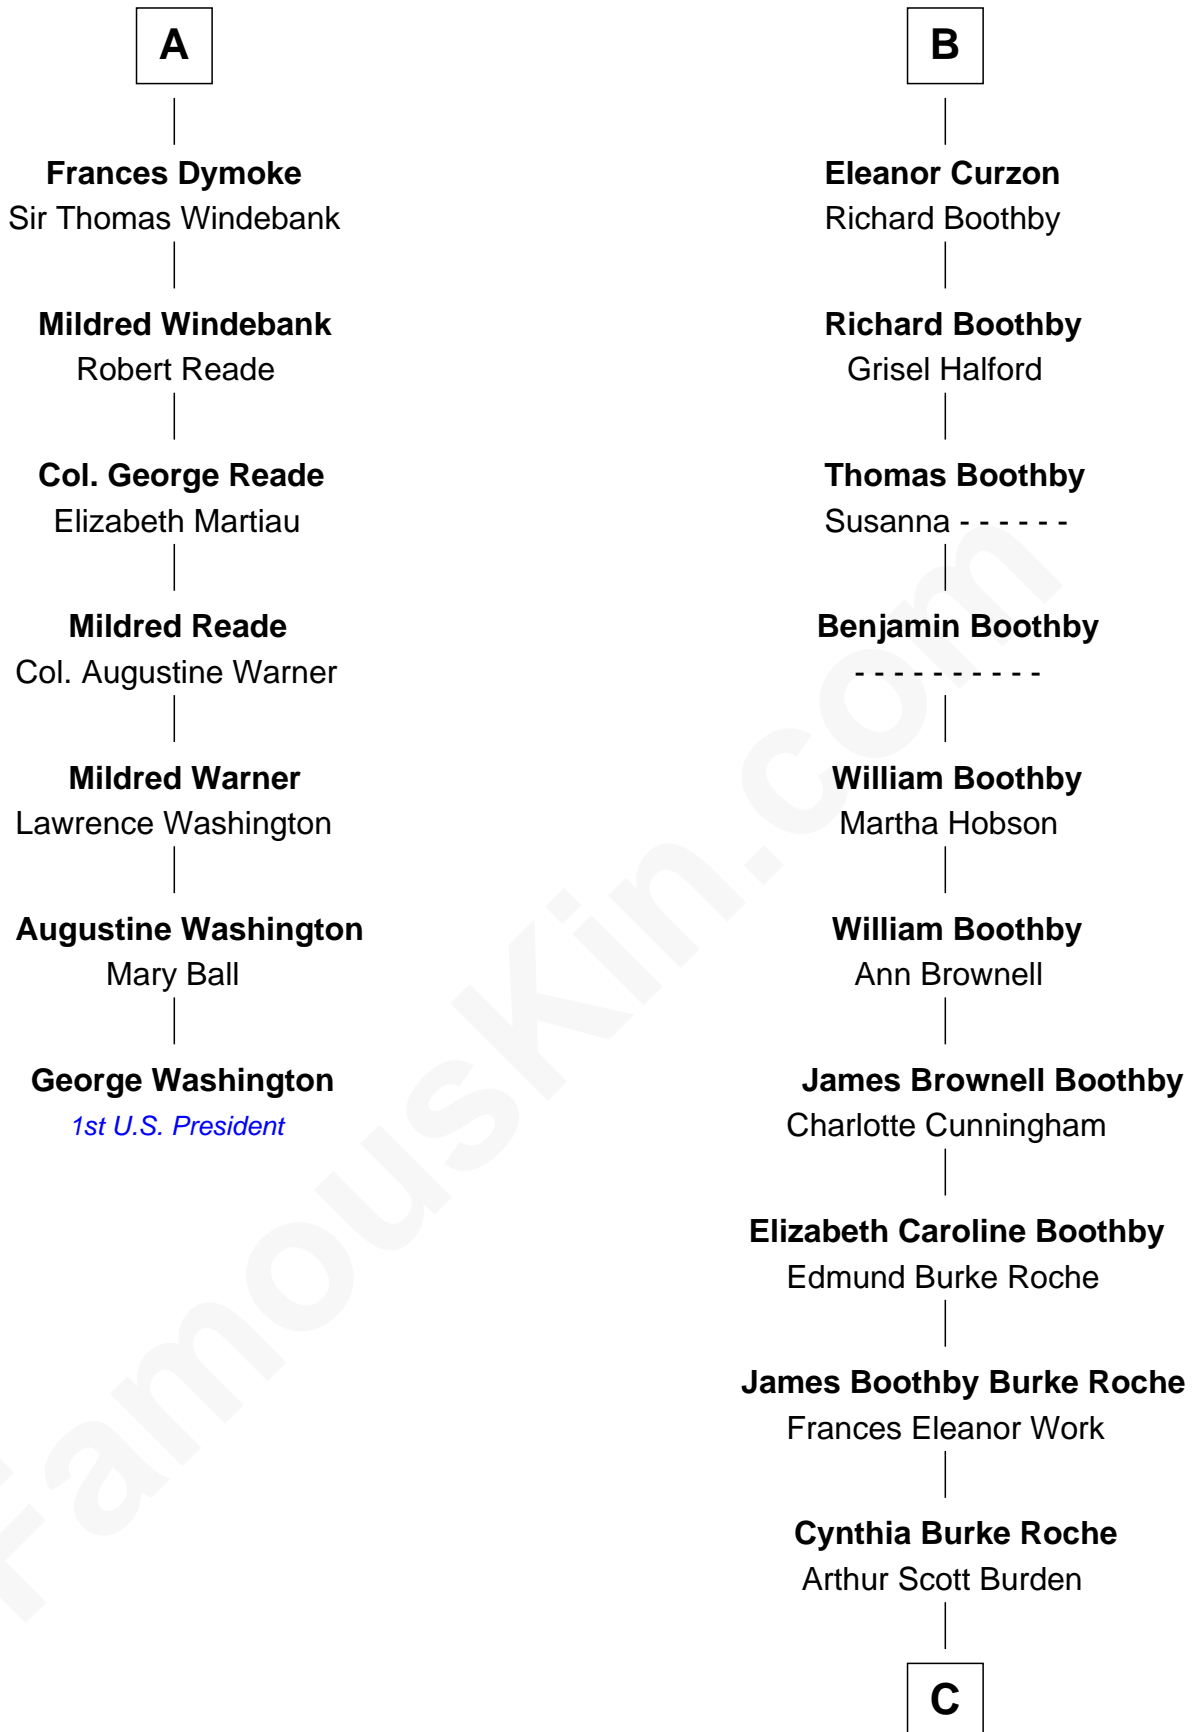

FamousKin.com
Relationship Chart of
George Washington
1st U.S. President

13th cousin 6 times removed of

Oliver Platt
Movie Actor

Sir Thomas de Beauchamp
 Katherine de Mortimer

C

Eileen Burden
Walter Maynard

Sheila Maynard
Nicholas Platt

Oliver Platt
Movie Actor

FamousKin.com