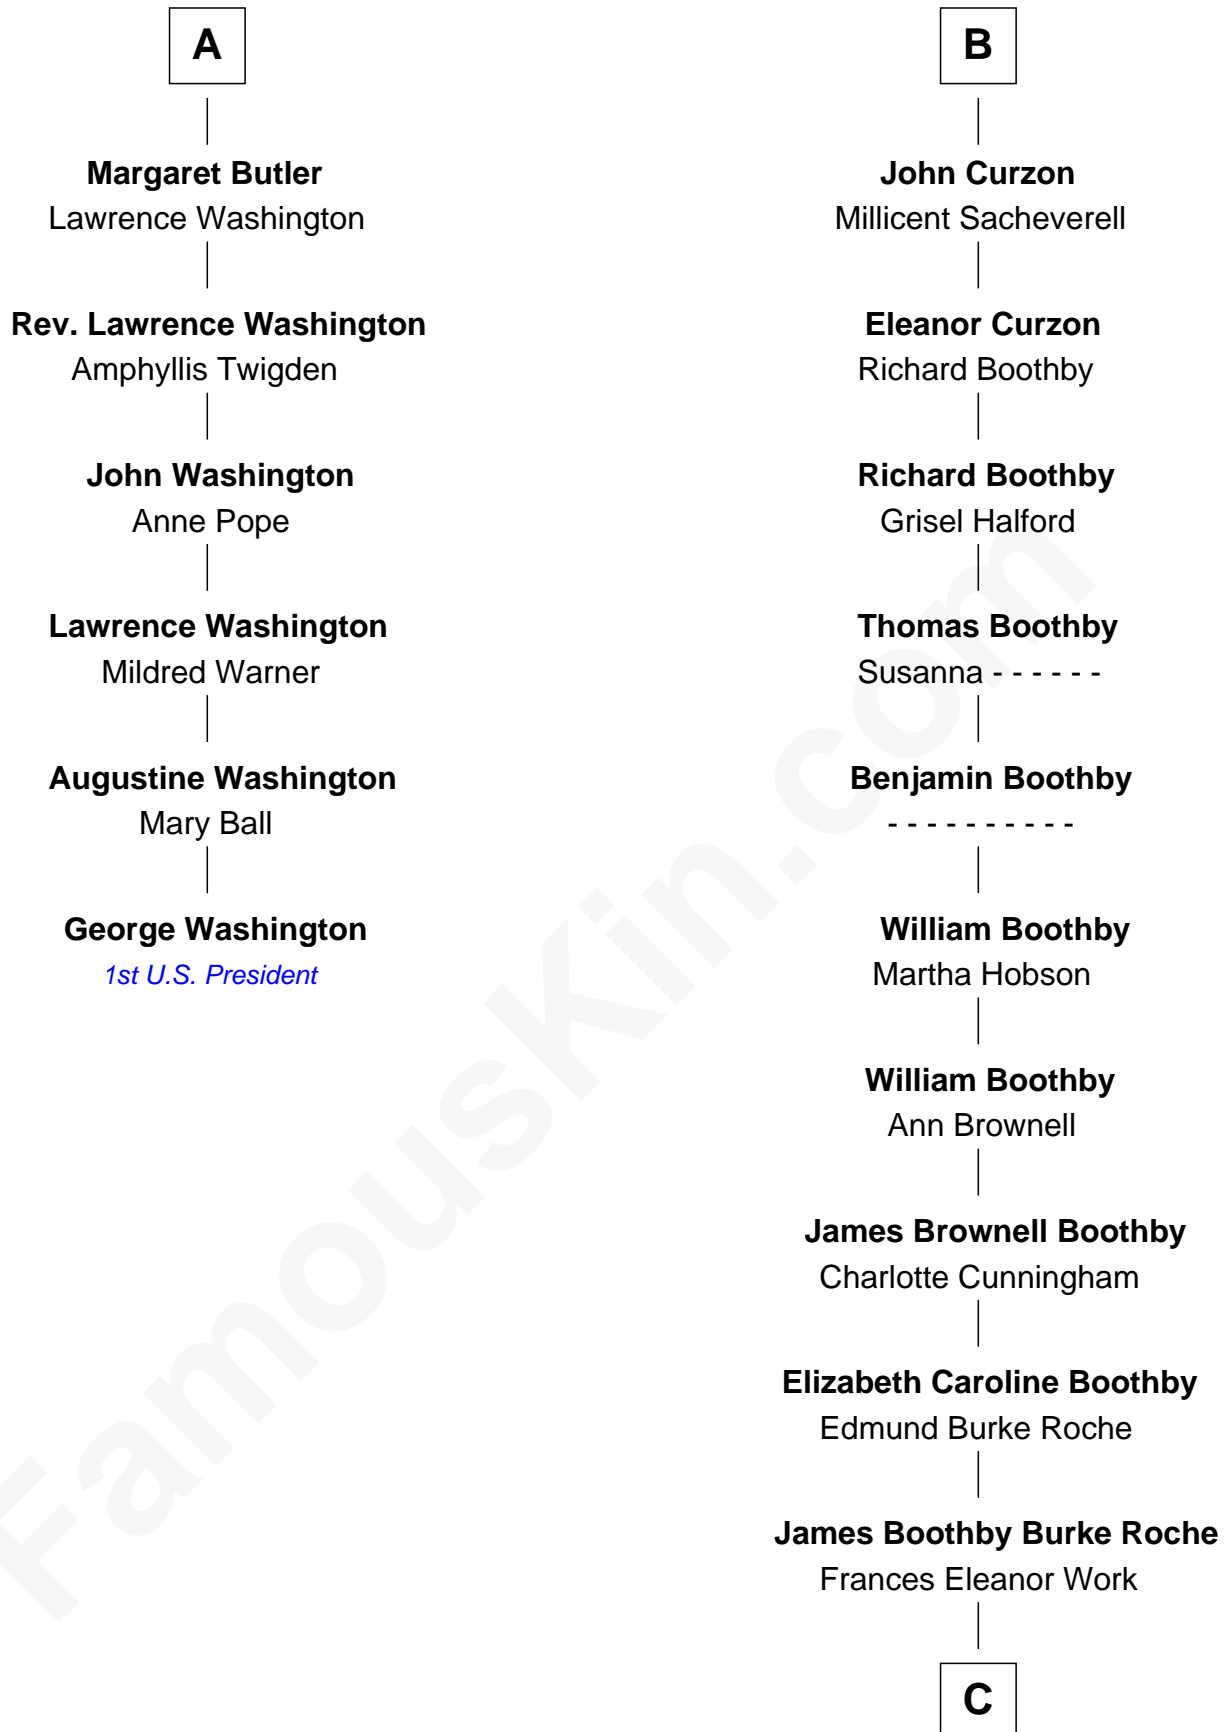

FamousKin.com

Relationship Chart of

George Washington

1st U.S. President

12th cousin 8 times removed of

Oliver Platt
Movie Actor

C

Cynthia Burke Roche

Arthur Scott Burden

Eileen Burden

Walter Maynard

Sheila Maynard

Nicholas Platt

Oliver Platt

Movie Actor