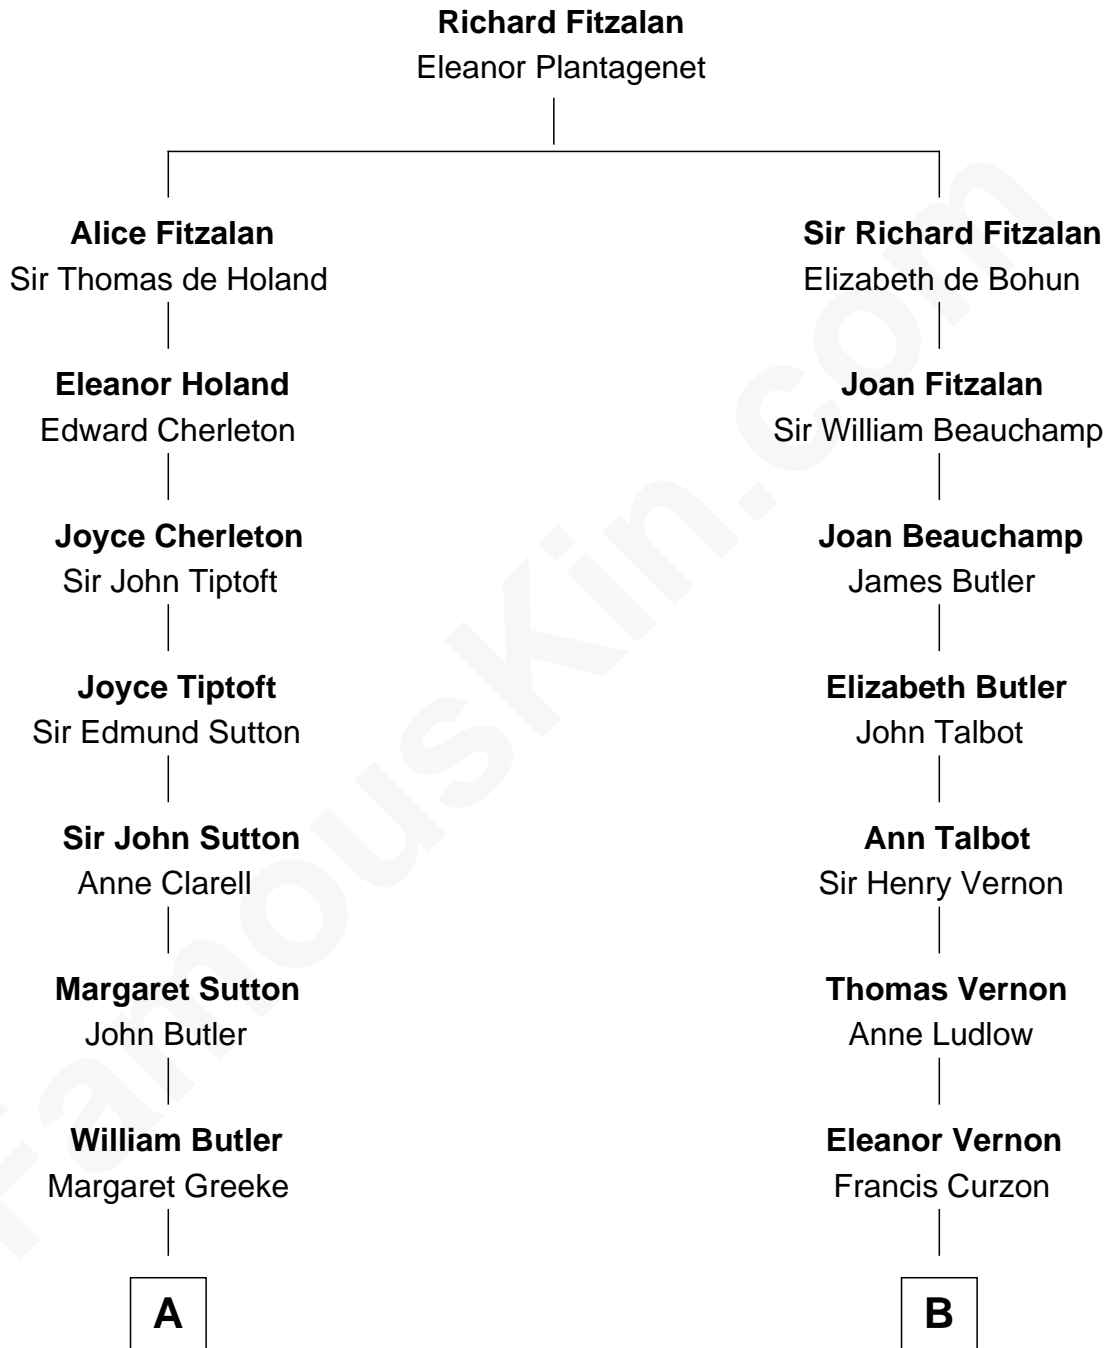

FamousKin.com

Relationship Chart of

George Washington

1st U.S. President

12th cousin 8 times removed of

Oliver Platt
Movie Actor

C

Cynthia Burke Roche

Arthur Scott Burden

Eileen Burden

Walter Maynard

Sheila Maynard

Nicholas Platt

Oliver Platt

Movie Actor