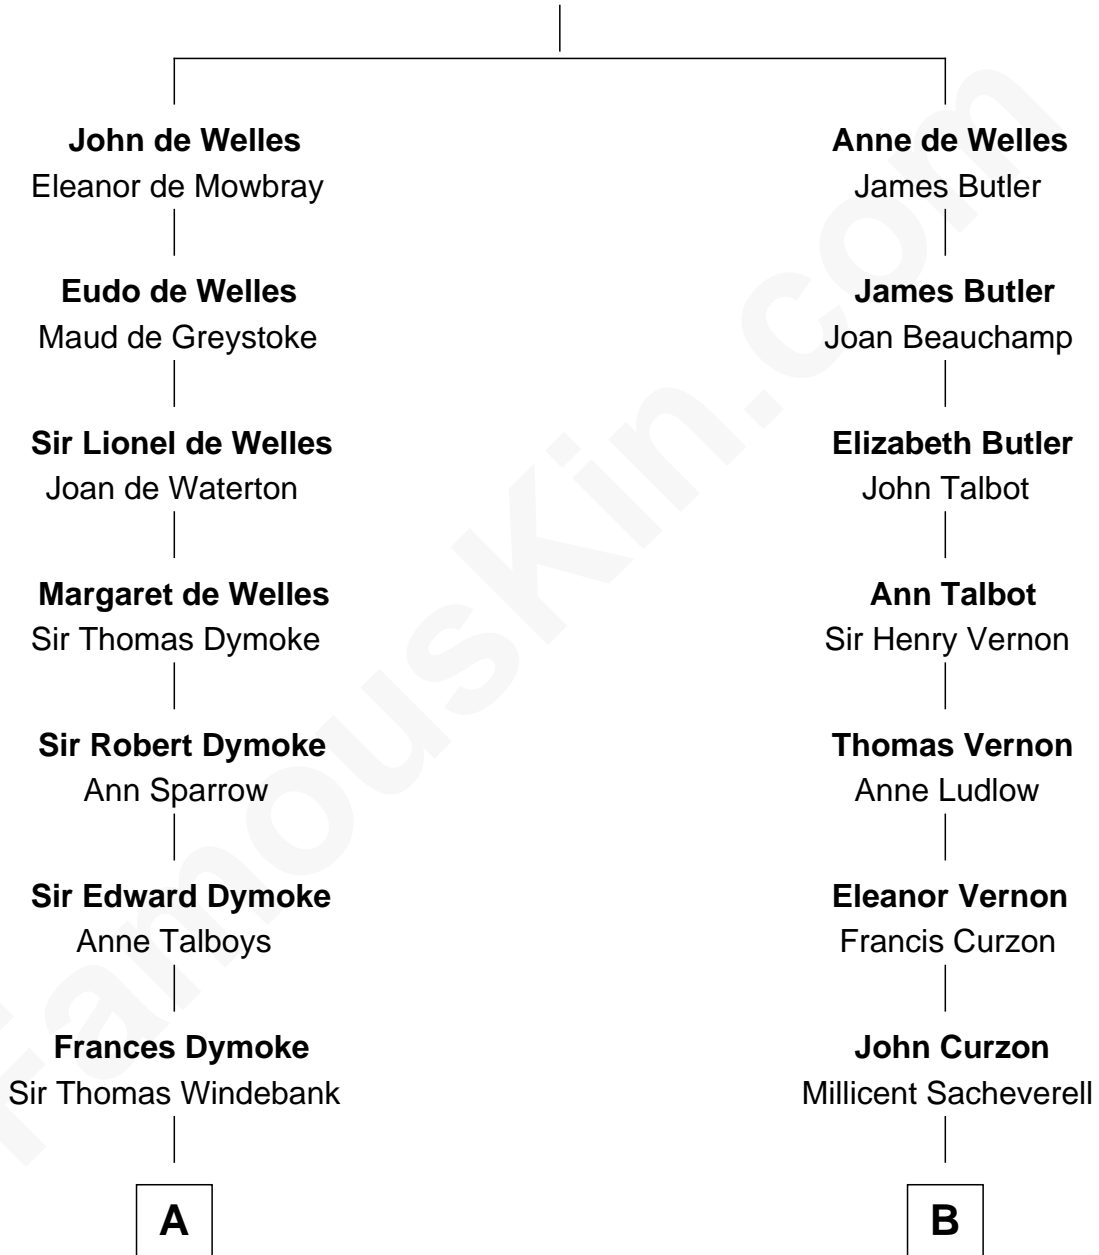

FamousKin.com
Relationship Chart of
George Washington
1st U.S. President

12th cousin 7 times removed of

Oliver Platt
Movie Actor

John de Welles
Maud de Roos

C

Eileen Burden
Walter Maynard

Sheila Maynard
Nicholas Platt