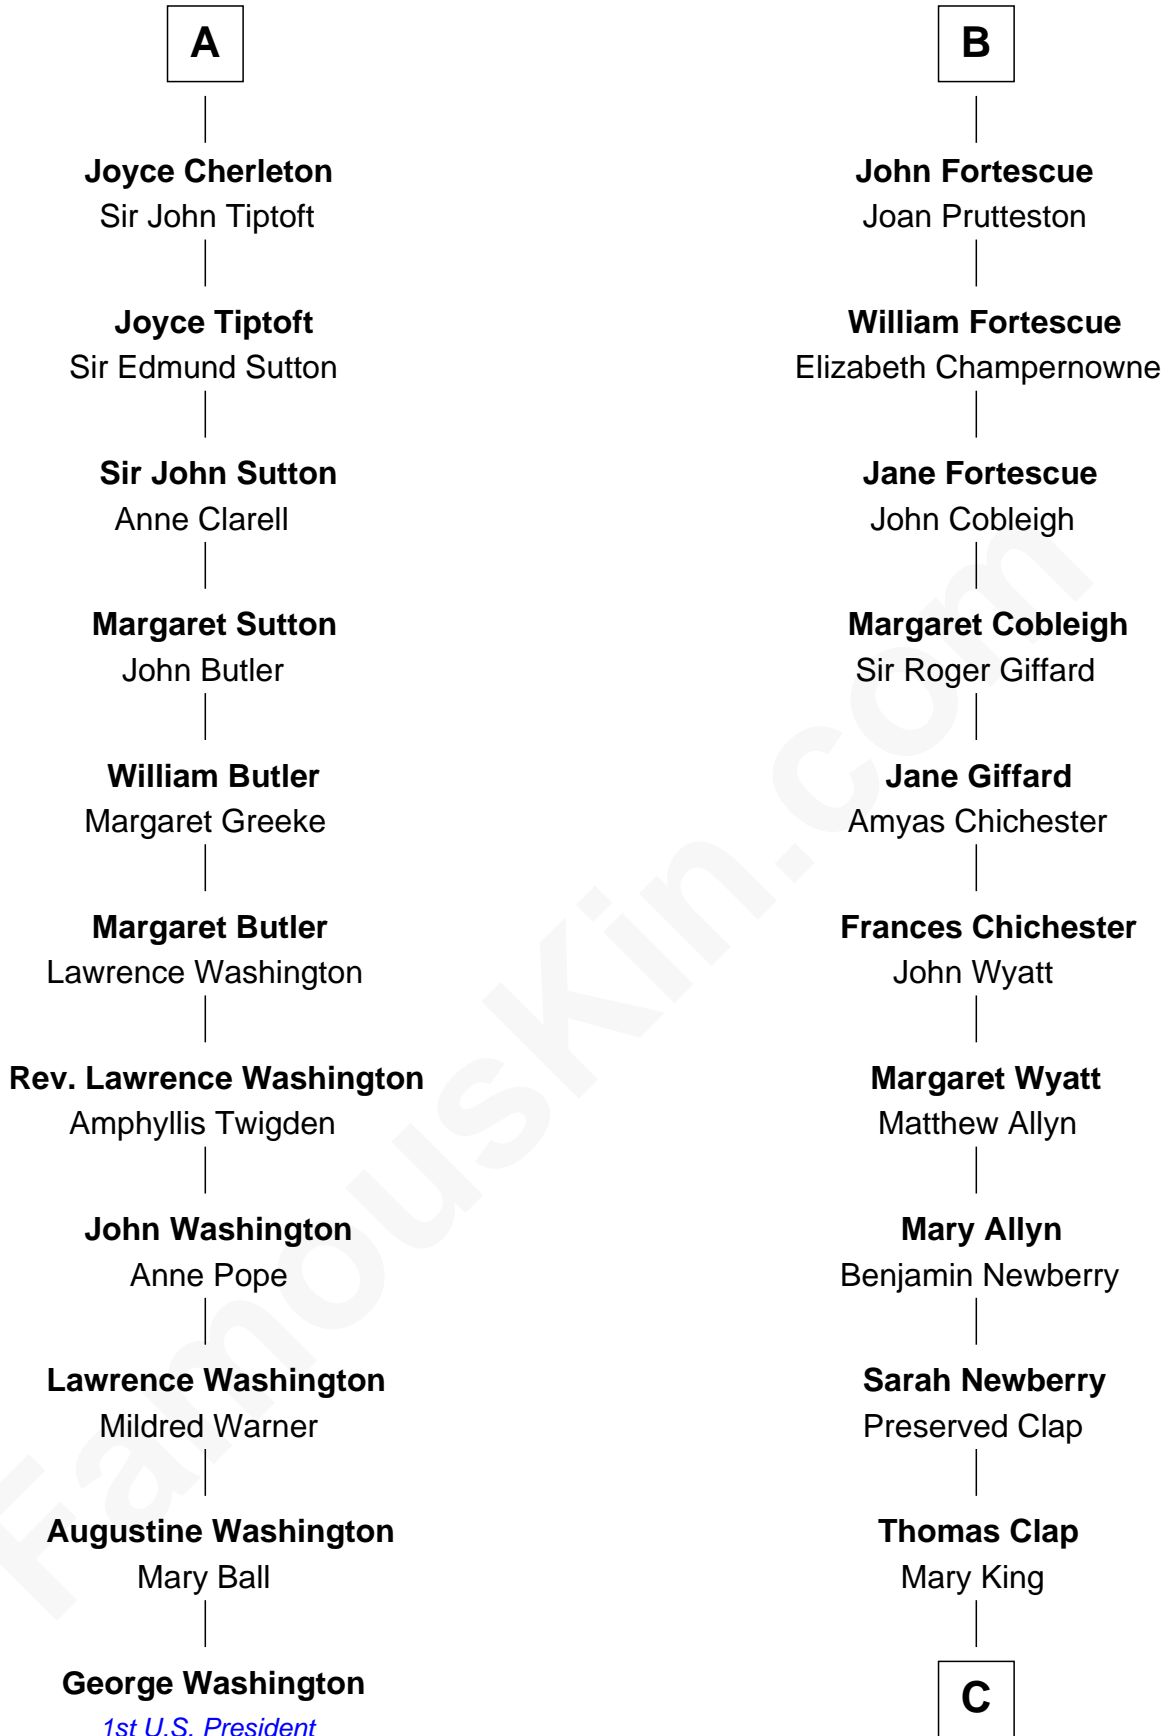

**FamousKin.com**  
**Relationship Chart of**  
**George Washington**  
*1st U.S. President*

**17th cousin 3 times removed of**  
**Lewis Henry Morgan**  
*Pioneering Anthropologist*

**C**

—  
**Elijah Clap**

Mary Benton  
—

**Mary Clap**

Lemuel Steele  
—

**Harriet Steele**

Jedediah Morgan  
—

**Lewis Henry Morgan**

*Pioneering Anthropologist*

FamousKin.com