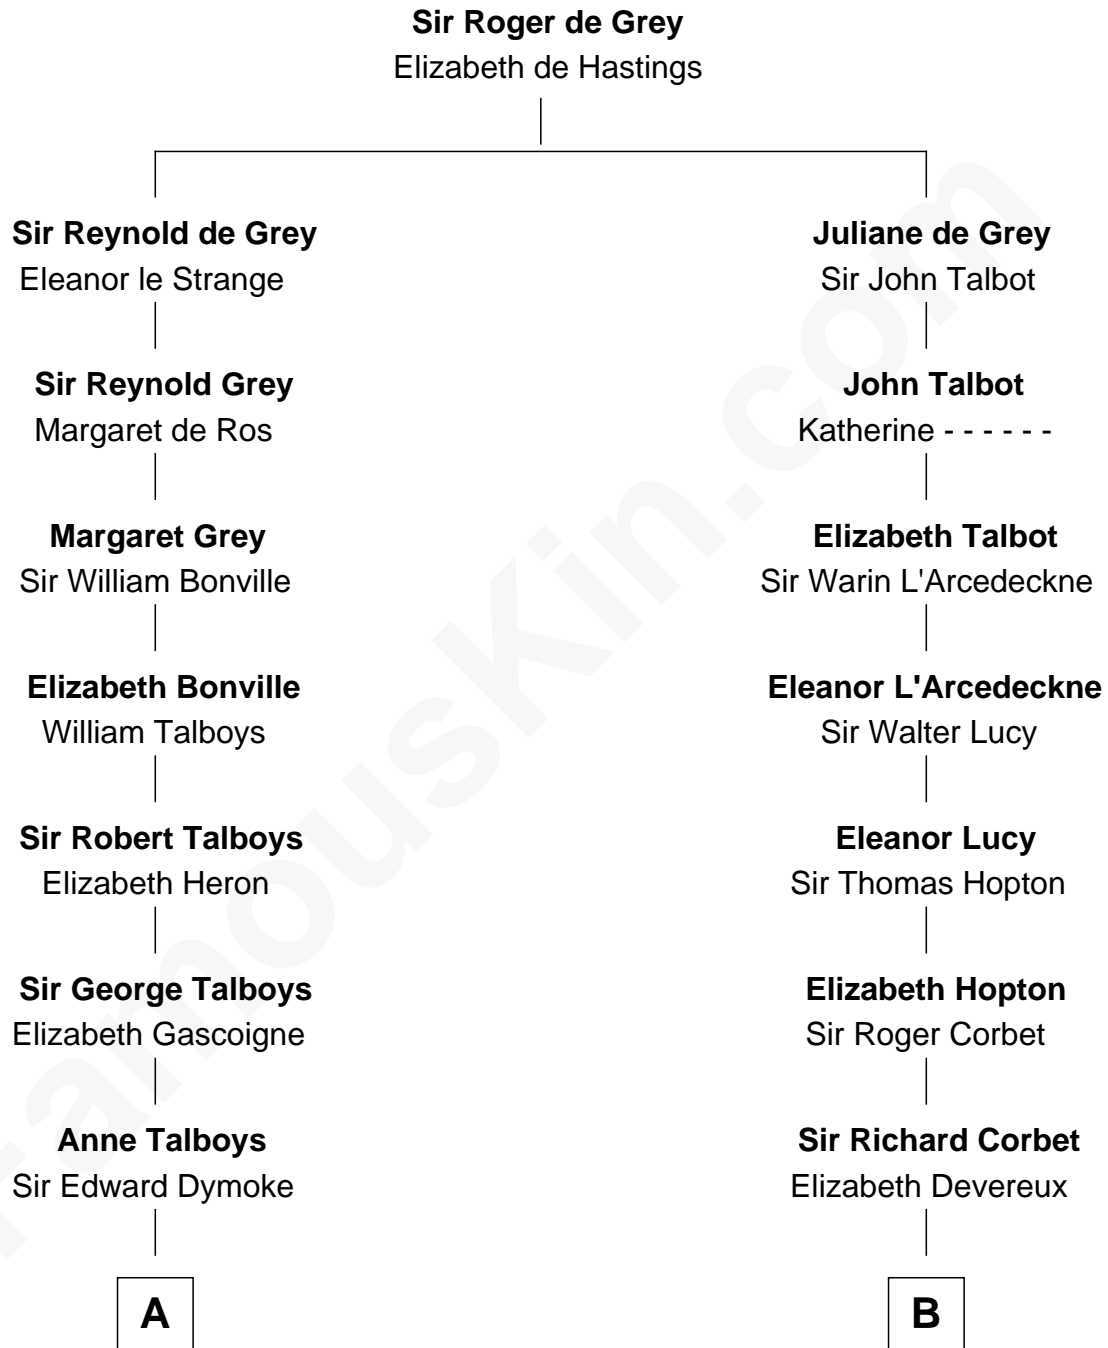

FamousKin.com
Relationship Chart of
George Washington
1st U.S. President

13th cousin 6 times removed of

Marjorie Post
Founder of General Foods

C

—
Caroline Cushman Lathrop

Charles Rollin Post

—
Charles William Post

Elle Letitia Merriweather

—
Marjorie Post

Founder of General Foods

FamousKin.com