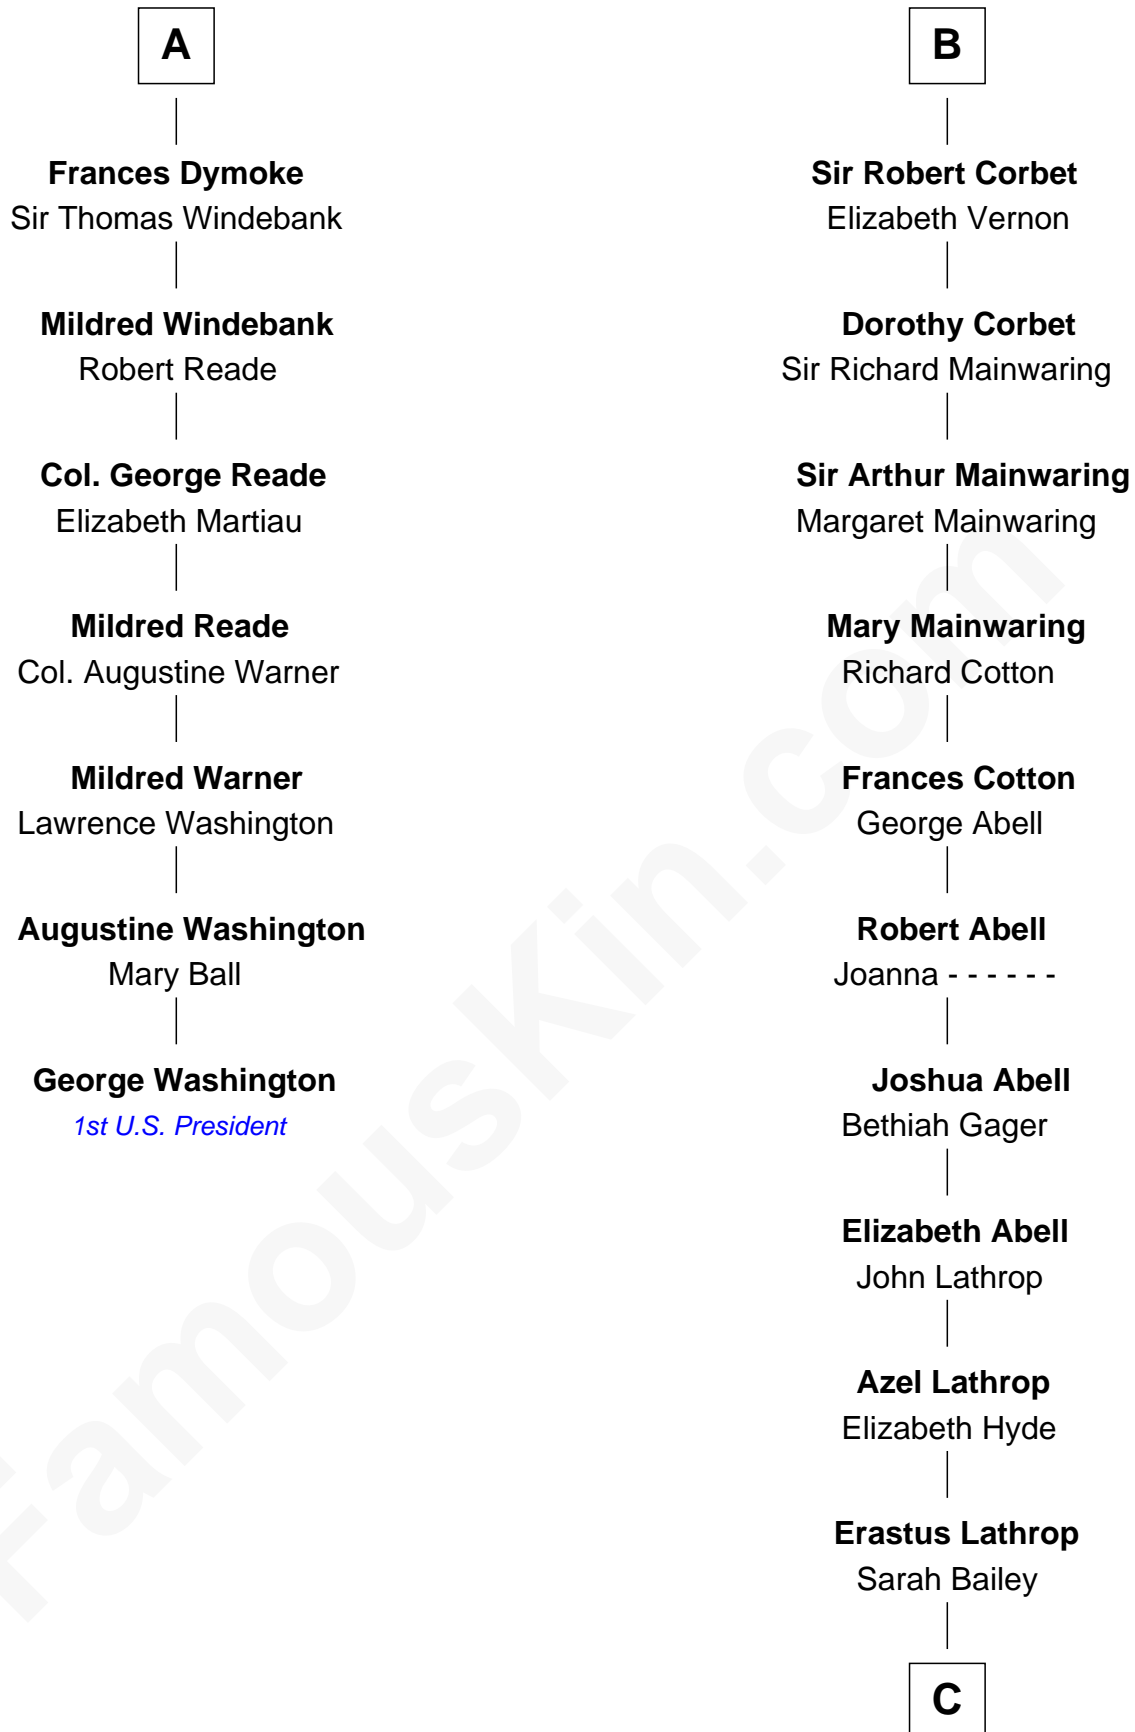

FamousKin.com
Relationship Chart of
George Washington
1st U.S. President

13th cousin 6 times removed of

Marjorie Post
Founder of General Foods

C

—
Caroline Cushman Lathrop

Charles Rollin Post

—
Charles William Post

Elle Letitia Merriweather

—
Marjorie Post

Founder of General Foods

FamousKin.com