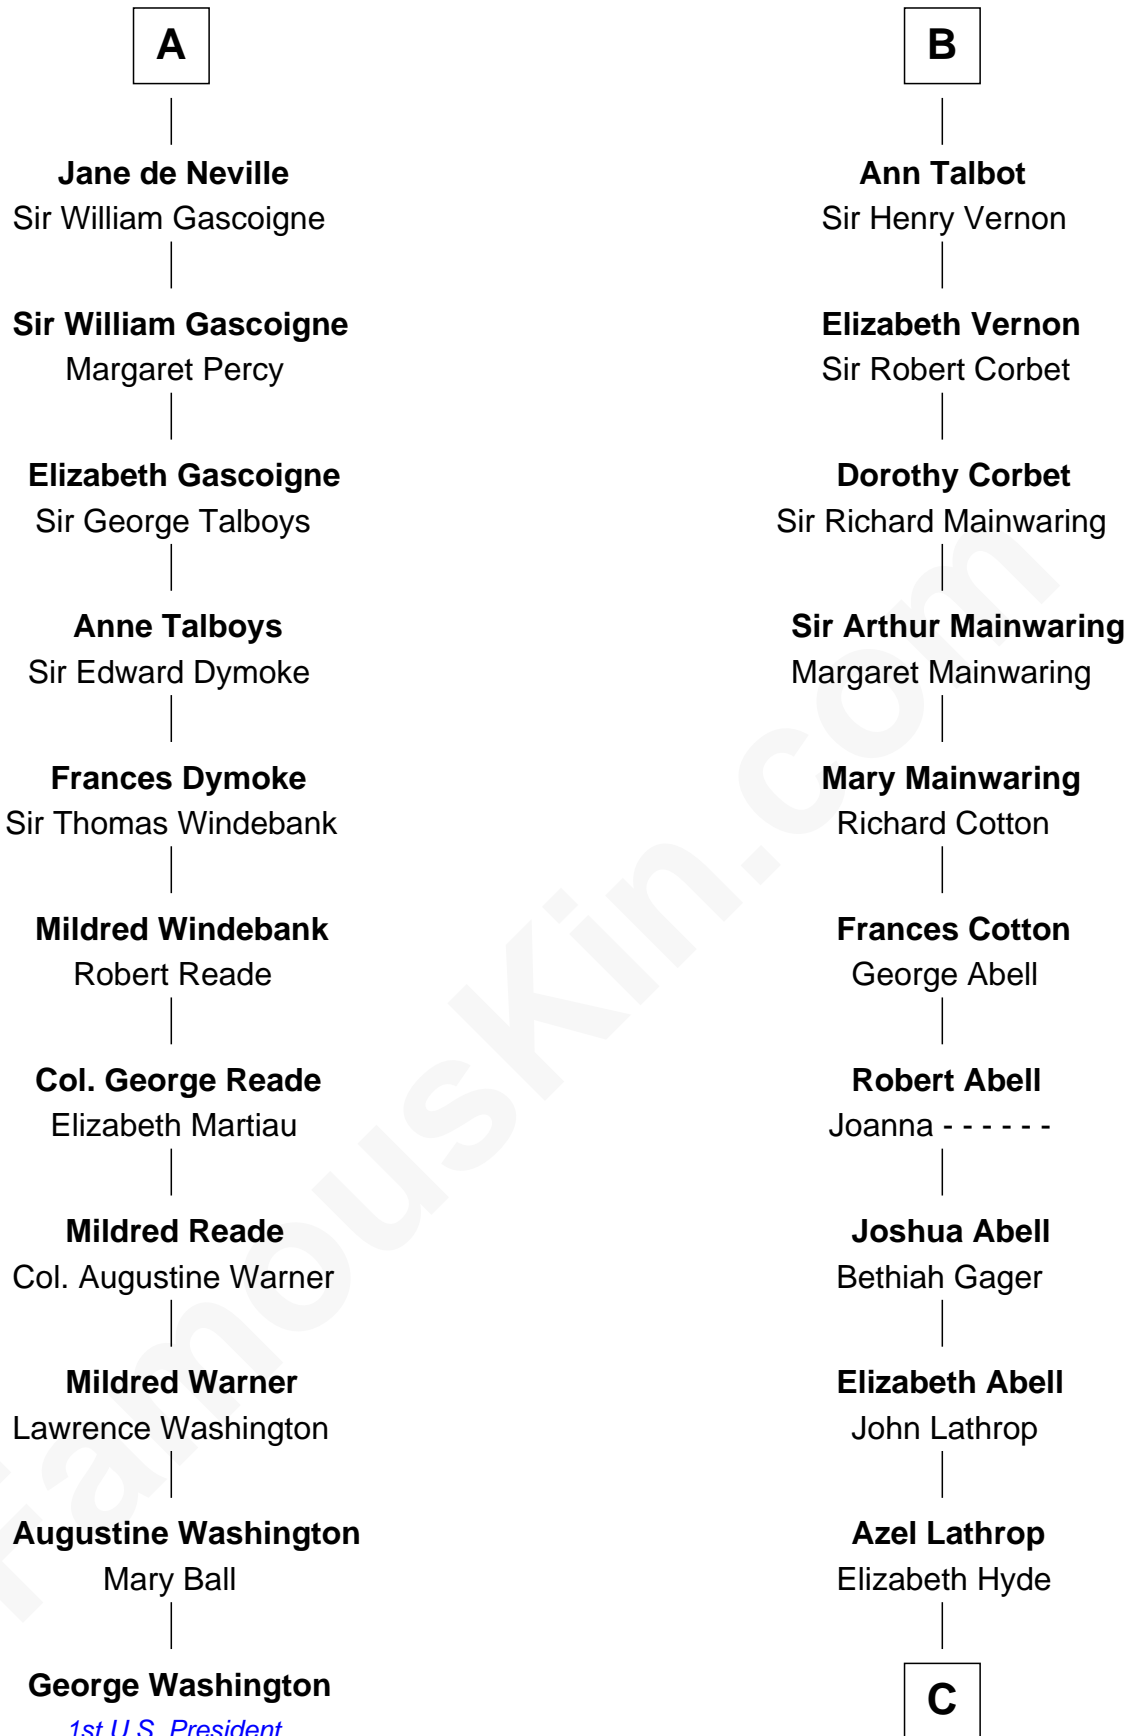

**FamousKin.com**  
**Relationship Chart of**  
**George Washington**  
*1st U.S. President*

**17th cousin 3 times removed of**  
**Marjorie Post**  
*Founder of General Foods*

**Sir Humphrey de Bohun**  
 Eleanor de Braiose

**C**

**Erastus Lathrop**

Sarah Bailey

**Caroline Cushman Lathrop**

Charles Rollin Post

**Charles William Post**

Elle Letitia Merriweather

**Marjorie Post**