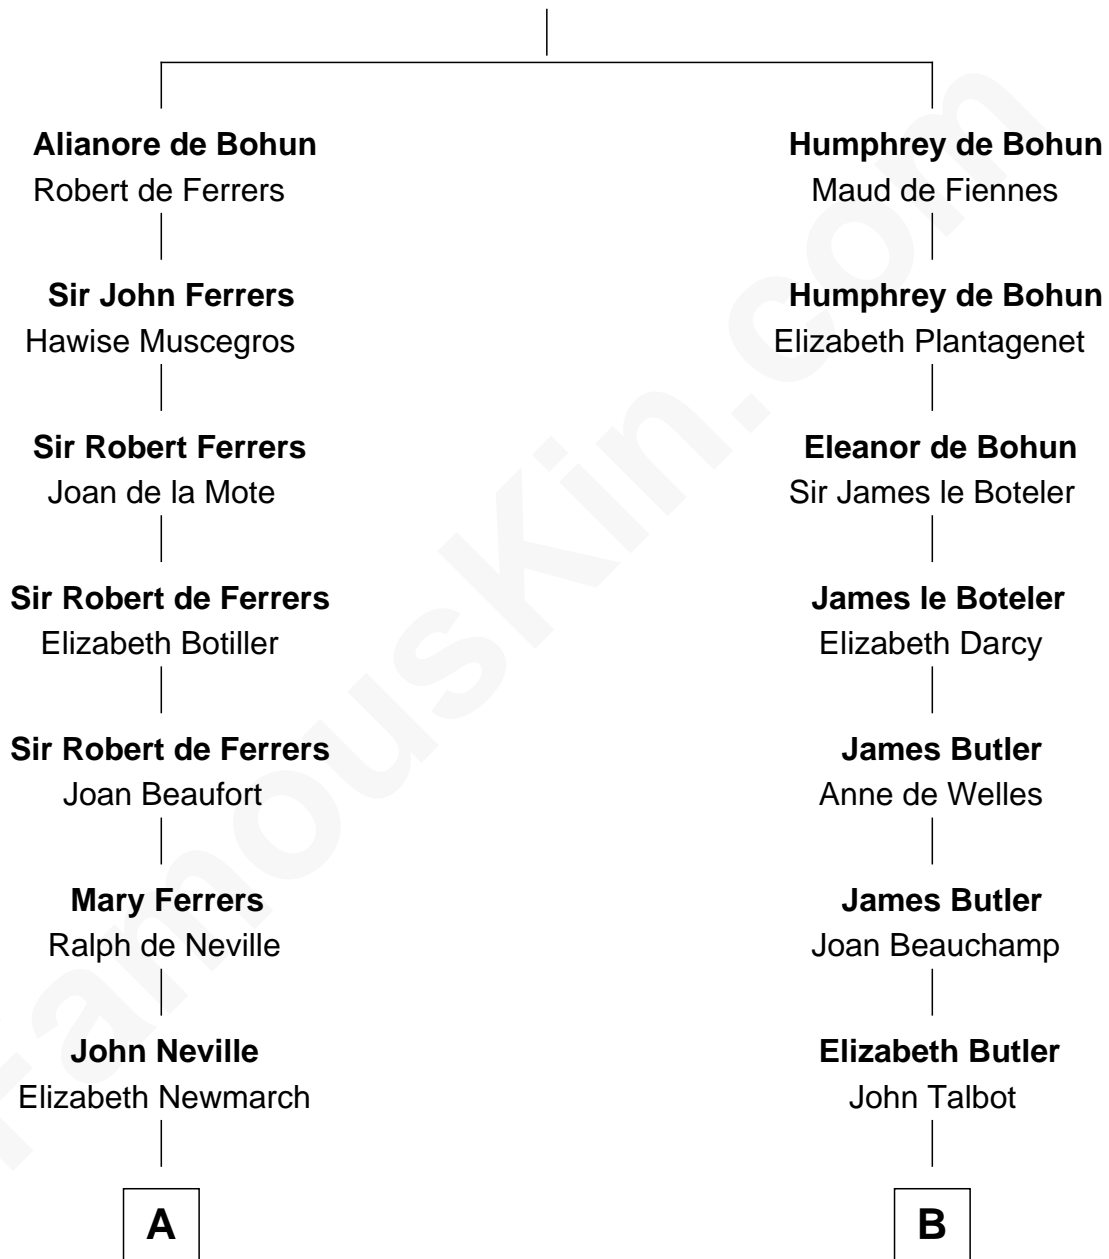

**FamousKin.com**  
**Relationship Chart of**  
**George Washington**  
*1st U.S. President*

**17th cousin 3 times removed of**  
**Marjorie Post**  
*Founder of General Foods*

**Sir Humphrey de Bohun**  
 Eleanor de Braiose

**C**

**Erastus Lathrop**

Sarah Bailey

**Caroline Cushman Lathrop**

Charles Rollin Post

**Charles William Post**

Elle Letitia Merriweather

**Marjorie Post**