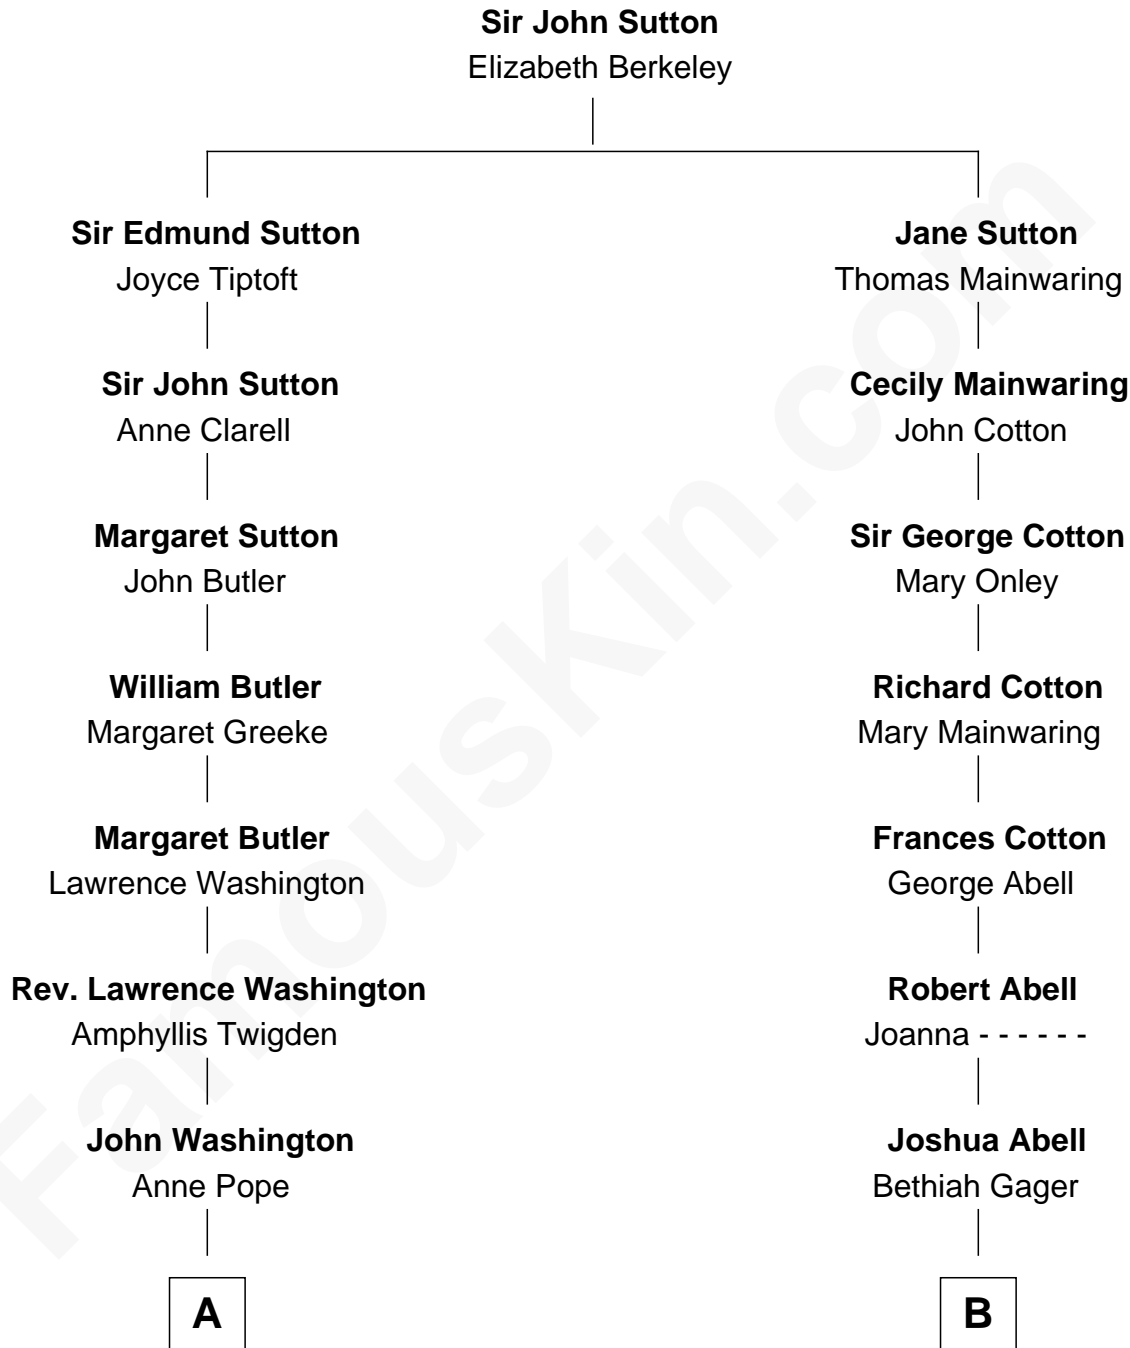

## Relationship Chart of

### George Washington

1st U.S. President

9th cousin 2 times removed of

**C. W. Post**  
 Founder of Post Cereals

**A**

**Lawrence Washington**

Mildred Warner

**Augustine Washington**

Mary Ball

**George Washington**

*1st U.S. President*

**B**

**Elizabeth Abell**

John Lathrop

**Azel Lathrop**

Elizabeth Hyde