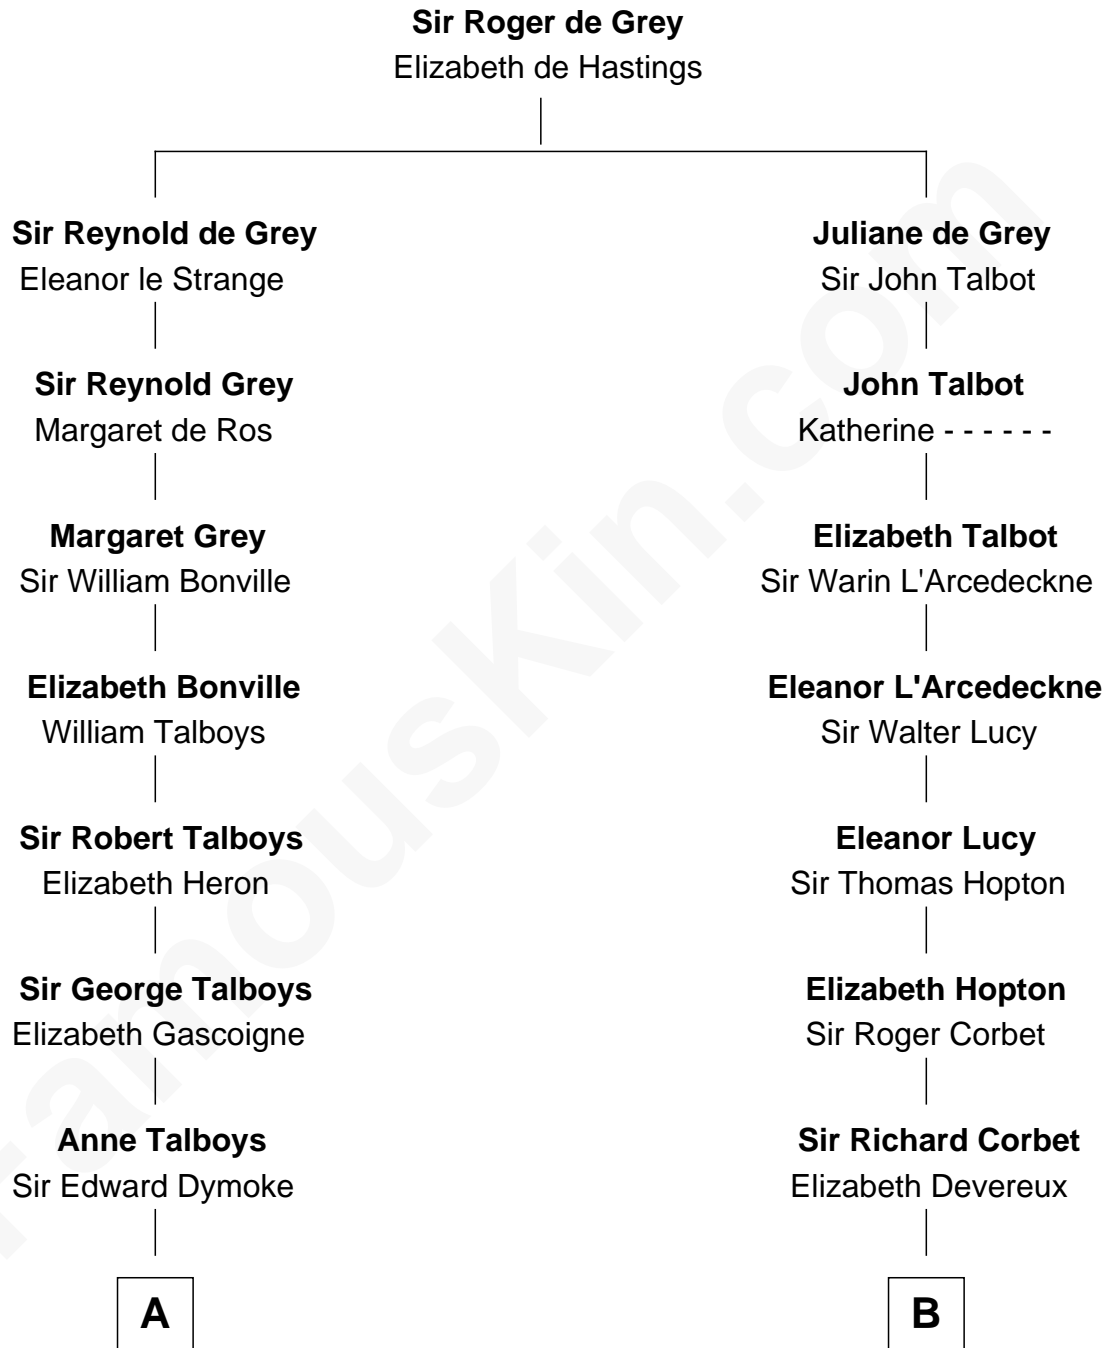

FamousKin.com
Relationship Chart of
George Washington
1st U.S. President

13th cousin 5 times removed of

C. W. Post
Founder of Post Cereals

C

—
Caroline Cushman Lathrop

Charles Rollin Post

—
C. W. Post

Founder of Post Cereals

FamousKin.com