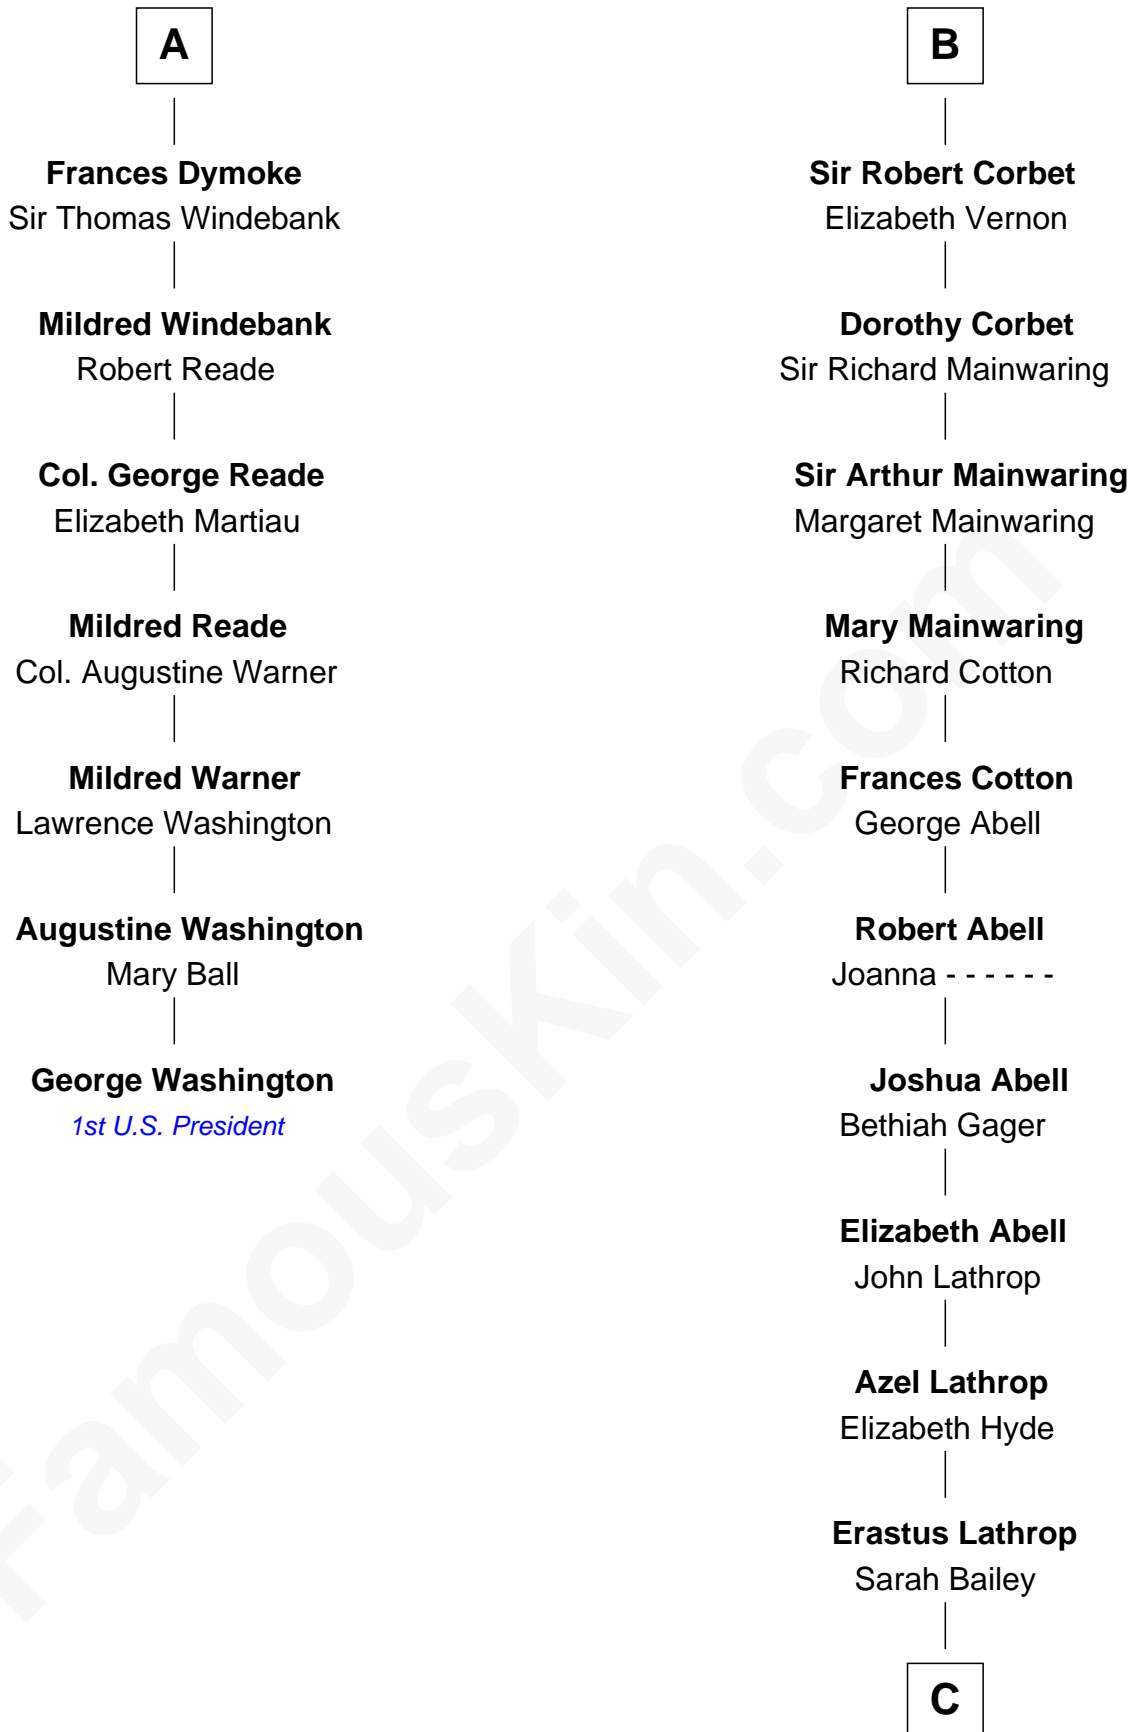

FamousKin.com
Relationship Chart of
George Washington
1st U.S. President

13th cousin 5 times removed of

C. W. Post
Founder of Post Cereals

C

—
Caroline Cushman Lathrop

Charles Rollin Post

—
C. W. Post

Founder of Post Cereals

FamousKin.com