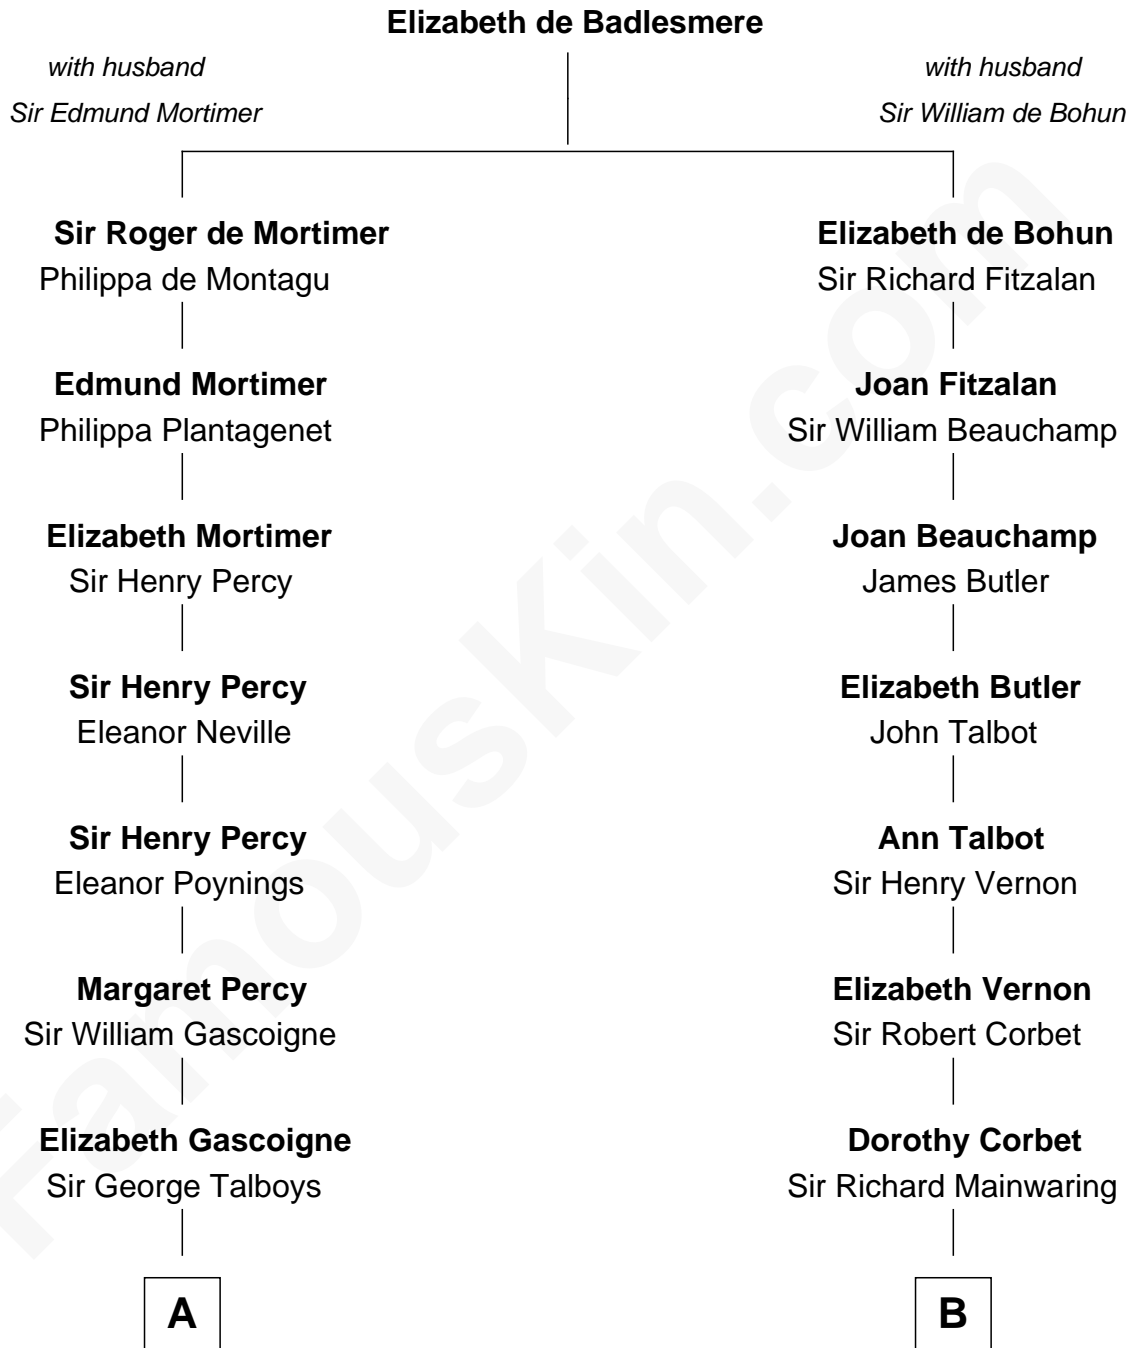

FamousKin.com
Relationship Chart of
George Washington
1st U.S. President

14th cousin 2 times removed of

C. W. Post
Founder of Post Cereals

A

Anne Talboys
Sir Edward Dymoke

Frances Dymoke
Sir Thomas Windebank

Mildred Windebank
Robert Reade

Col. George Reade
Elizabeth Martiau

Mildred Reade
Col. Augustine Warner

Mildred Warner
Lawrence Washington

Augustine Washington
Mary Ball

George Washington
1st U.S. President