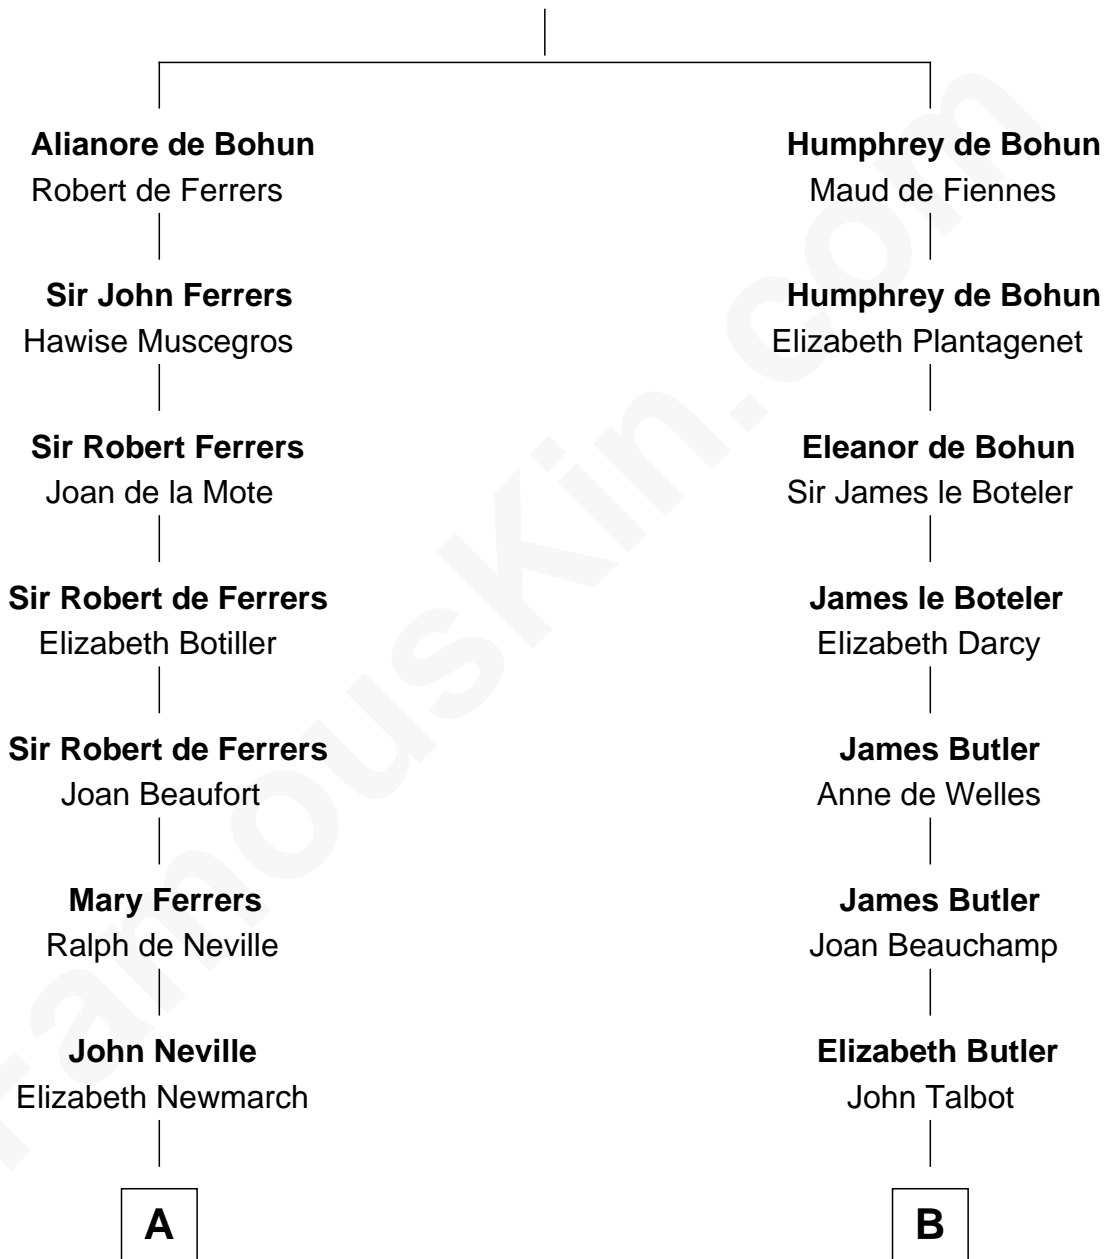

FamousKin.com
Relationship Chart of
George Washington
1st U.S. President

17th cousin 2 times removed of
C. W. Post
Founder of Post Cereals

Sir Humphrey de Bohun
 Eleanor de Braiose

C

Erastus Lathrop

Sarah Bailey

Caroline Cushman Lathrop

Charles Rollin Post

C. W. Post

Founder of Post Cereals

FamousKin.com