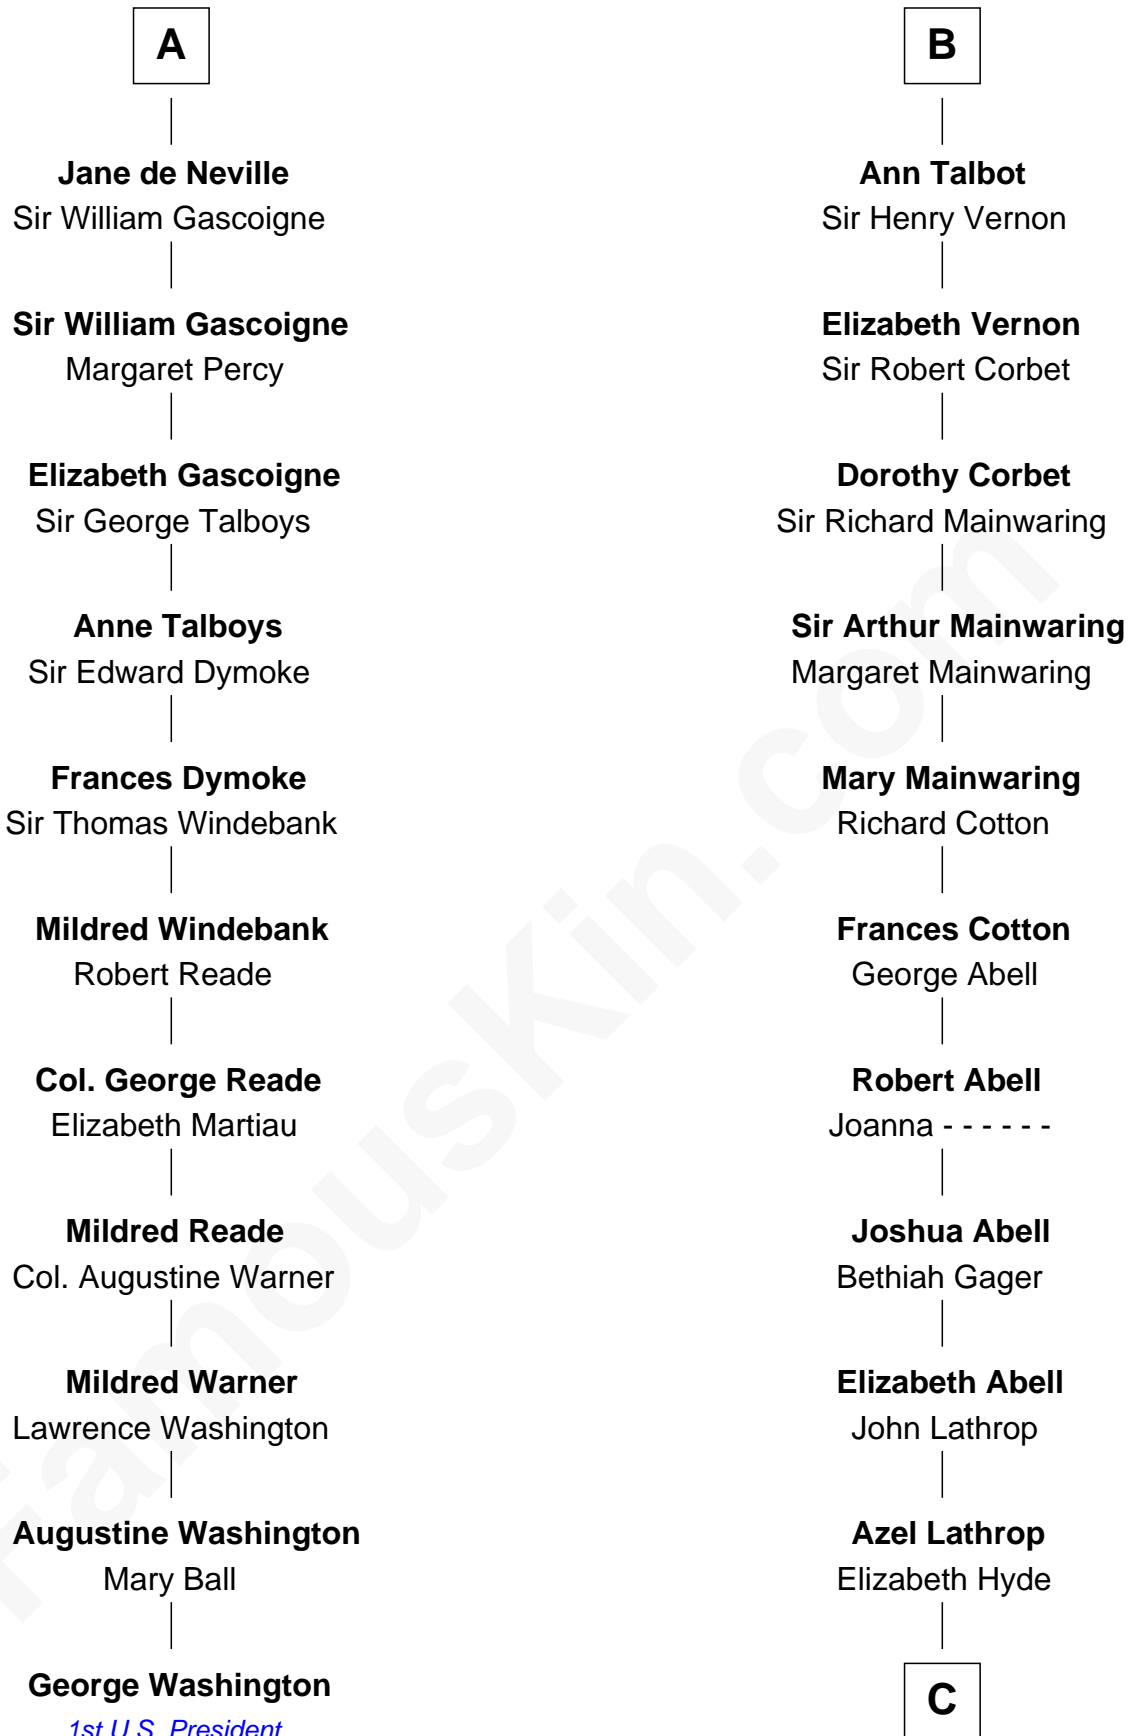

FamousKin.com
Relationship Chart of
George Washington
1st U.S. President

17th cousin 2 times removed of
C. W. Post
Founder of Post Cereals

Sir Humphrey de Bohun
 Eleanor de Braiose

C

Erastus Lathrop

Sarah Bailey

Caroline Cushman Lathrop

Charles Rollin Post

C. W. Post

Founder of Post Cereals

FamousKin.com