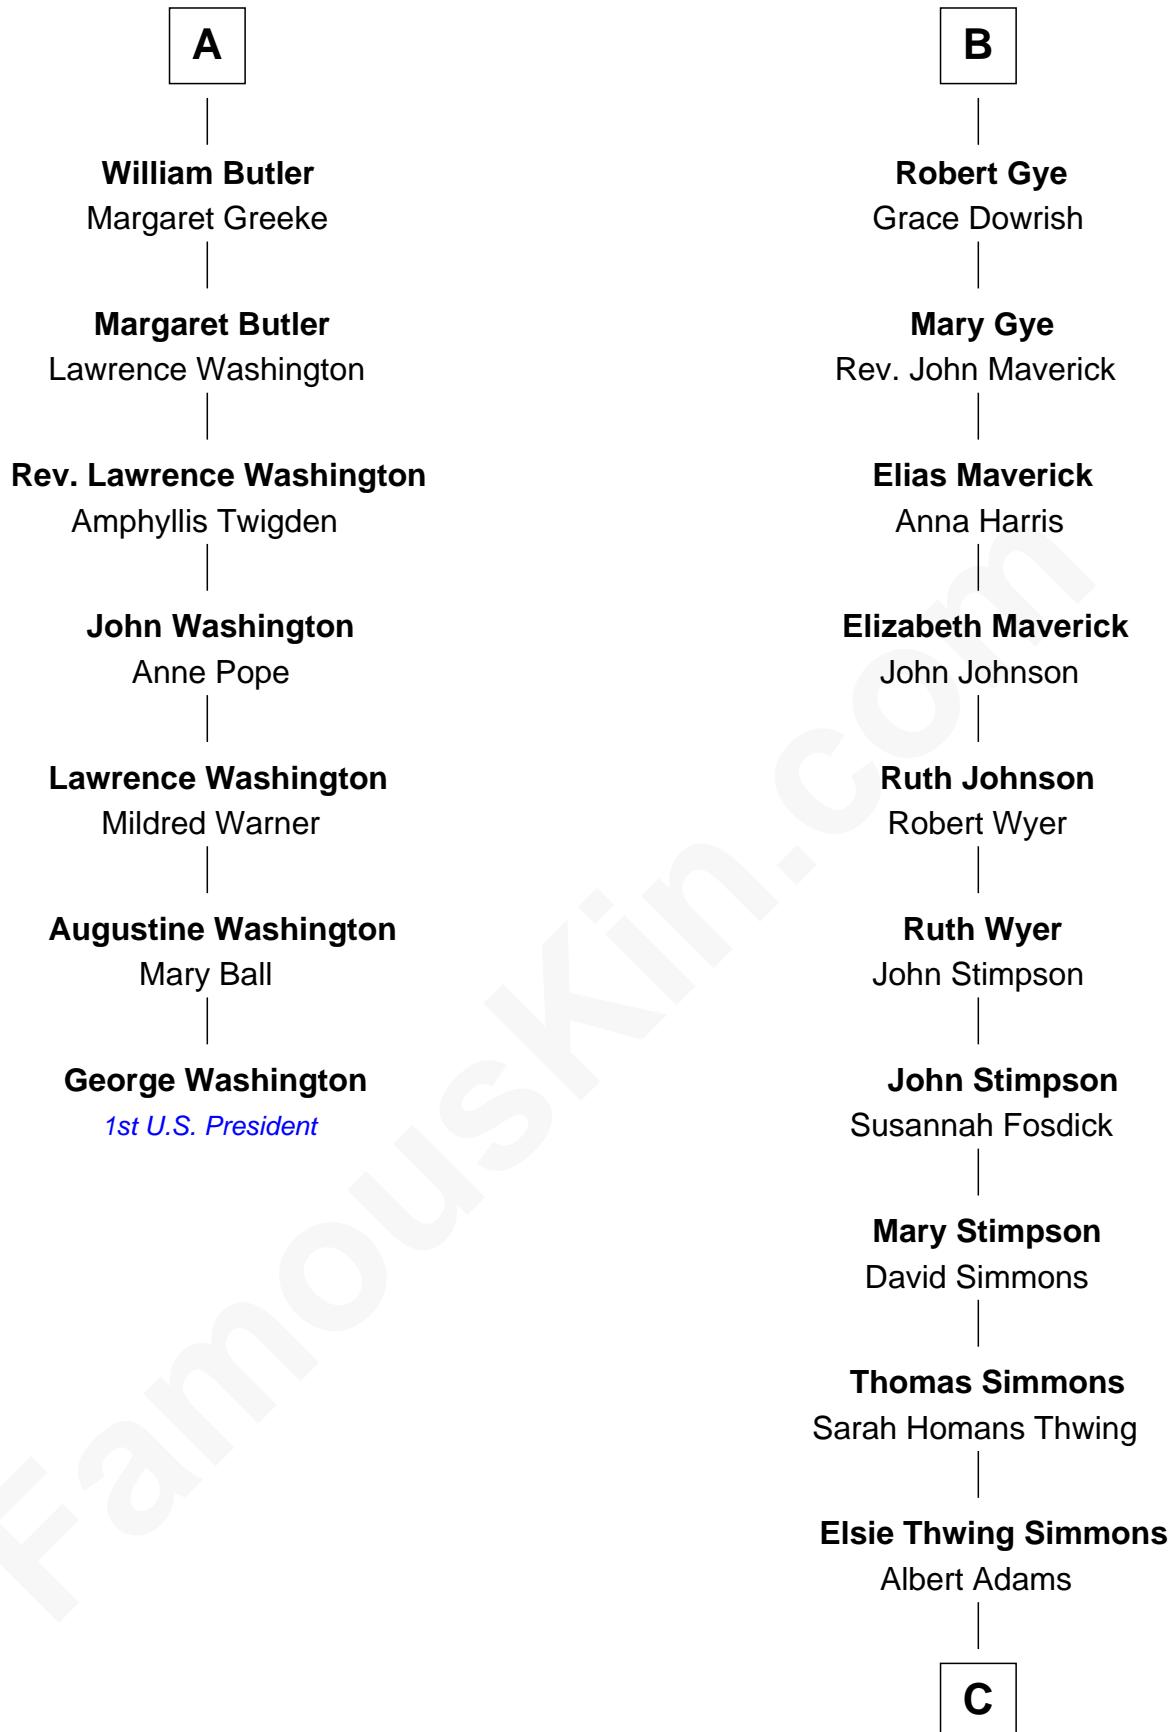

## Relationship Chart of

### George Washington

1st U.S. President

13th cousin 6 times removed of

**Pete Seeger**  
American Folk Singer

**Henry Plantagenet**  
Maud de Chaworth

**C**

**Elsie Simmons Adams**

Charles Louis Seeger

**Charles Louis Seeger**

Constance de Clyver Edson

**Pete Seeger**

*American Folk Singer*

FamousKin.com