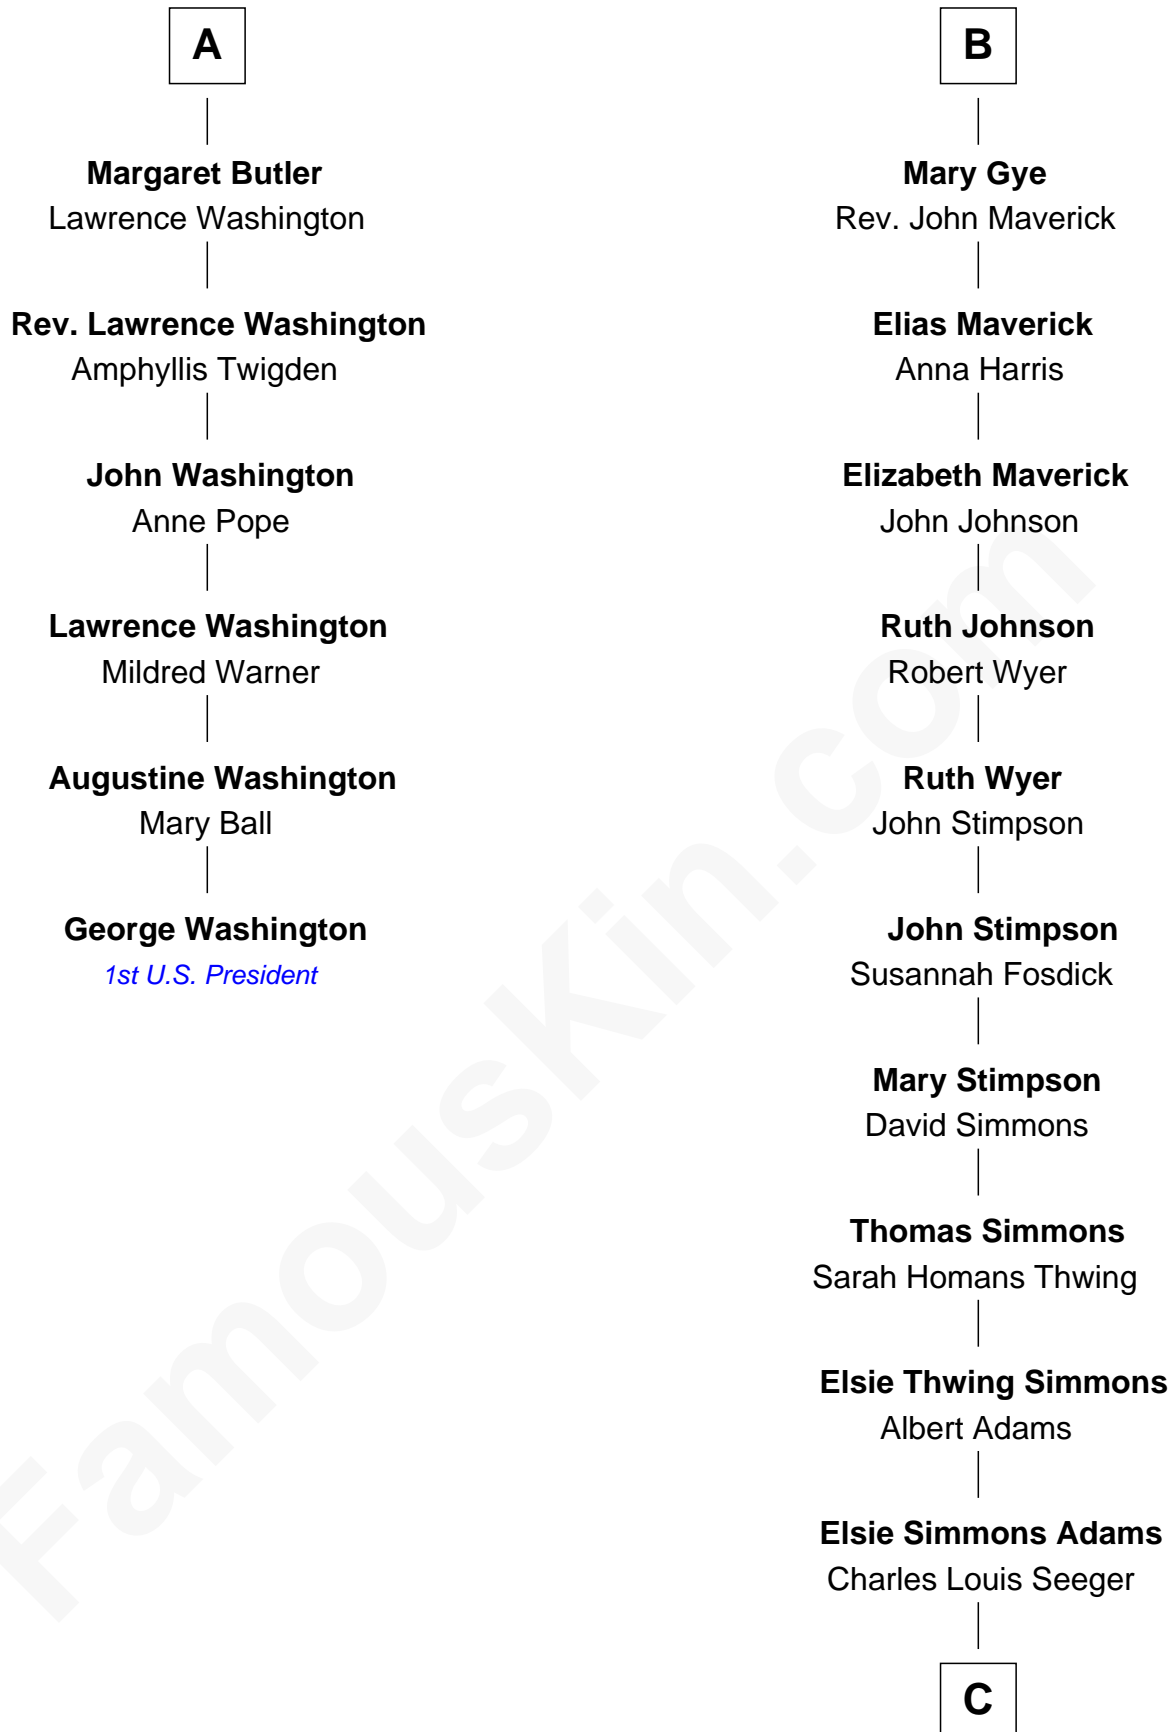

FamousKin.com

Relationship Chart of

George Washington

1st U.S. President

12th cousin 6 times removed of

Pete Seeger
American Folk Singer

C

Charles Louis Seeger
Constance de Clyver Edson

Pete Seeger
American Folk Singer

FamousKin.com