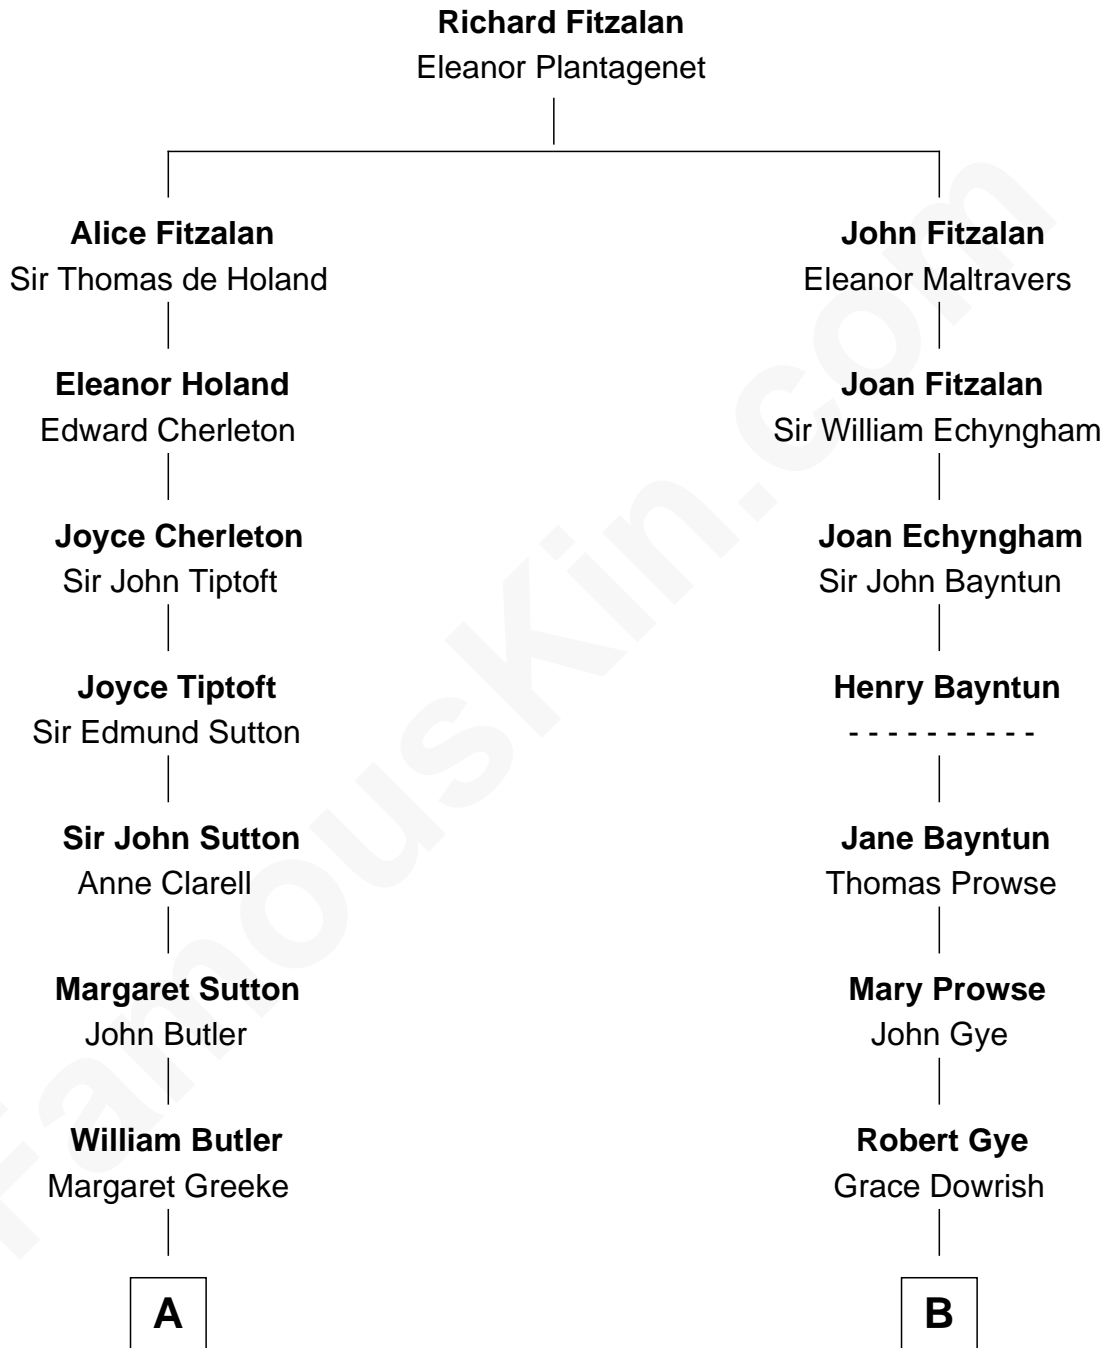

FamousKin.com

Relationship Chart of

George Washington

1st U.S. President

12th cousin 6 times removed of

Pete Seeger
American Folk Singer

C

Charles Louis Seeger
Constance de Clyver Edson

Pete Seeger
American Folk Singer

FamousKin.com