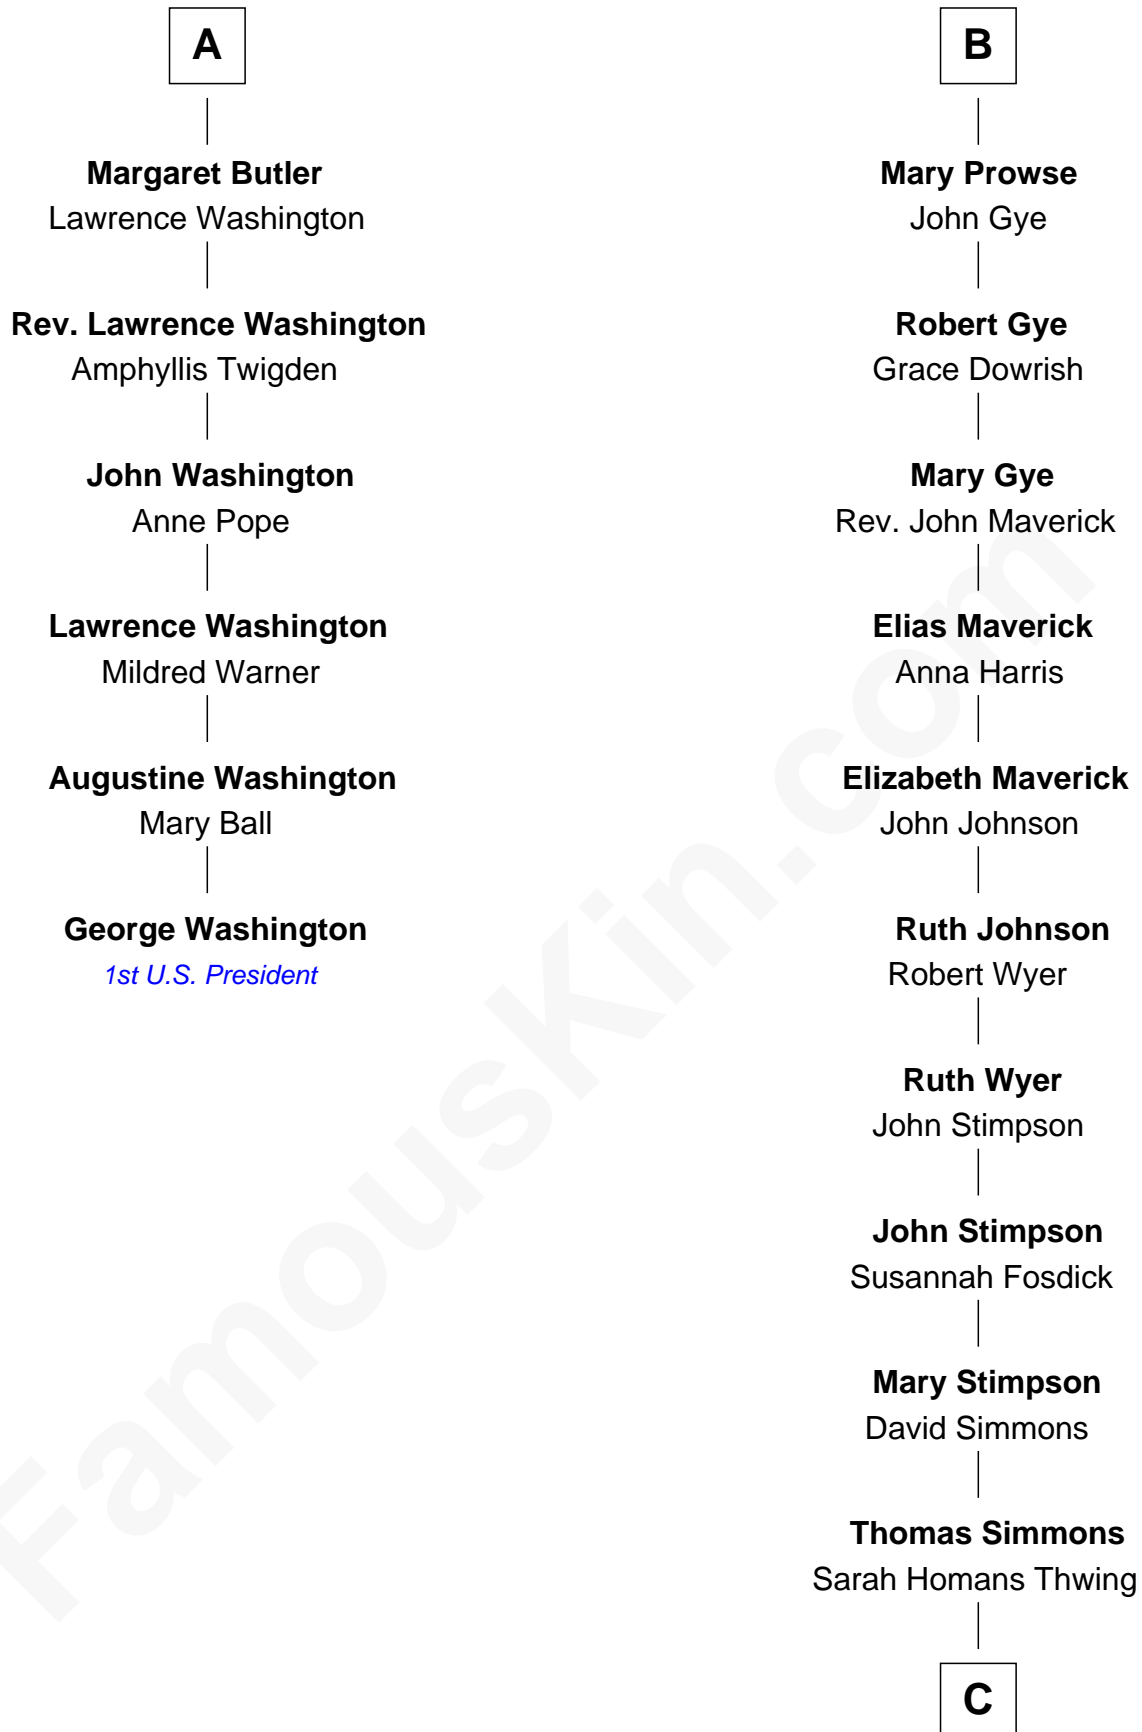

FamousKin.com

Relationship Chart of

George Washington

1st U.S. President

12th cousin 8 times removed of

Pete Seeger
American Folk Singer

Sir Maurice de Berkeley
Eve la Zouche

Thomas de Berkeley
Katherine de Clyvedon

Sir John Berkeley
Elizabeth Betteshorne

Elizabeth Berkeley
Sir John Sutton

Sir Edmund Sutton
Joyce Tiptoft

Sir John Sutton
Anne Clarell

Margaret Sutton
John Butler

William Butler
Margaret Greeke

A

Milicent de Berkeley
John Maltravers

Sir John Maltravers
Gwenthin - - - - -

Eleanor Maltravers
John Fitzalan

Joan Fitzalan
Sir William Echyngham

Joan Echyngham
Sir John Bayntun

Henry Bayntun
- - - - -

Jane Bayntun
Thomas Prowse

B

C

—
Elsie Thwing Simmons

Albert Adams

—
Elsie Simmons Adams

Charles Louis Seeger

—
Charles Louis Seeger

Constance de Clyver Edson

—
Pete Seeger

American Folk Singer