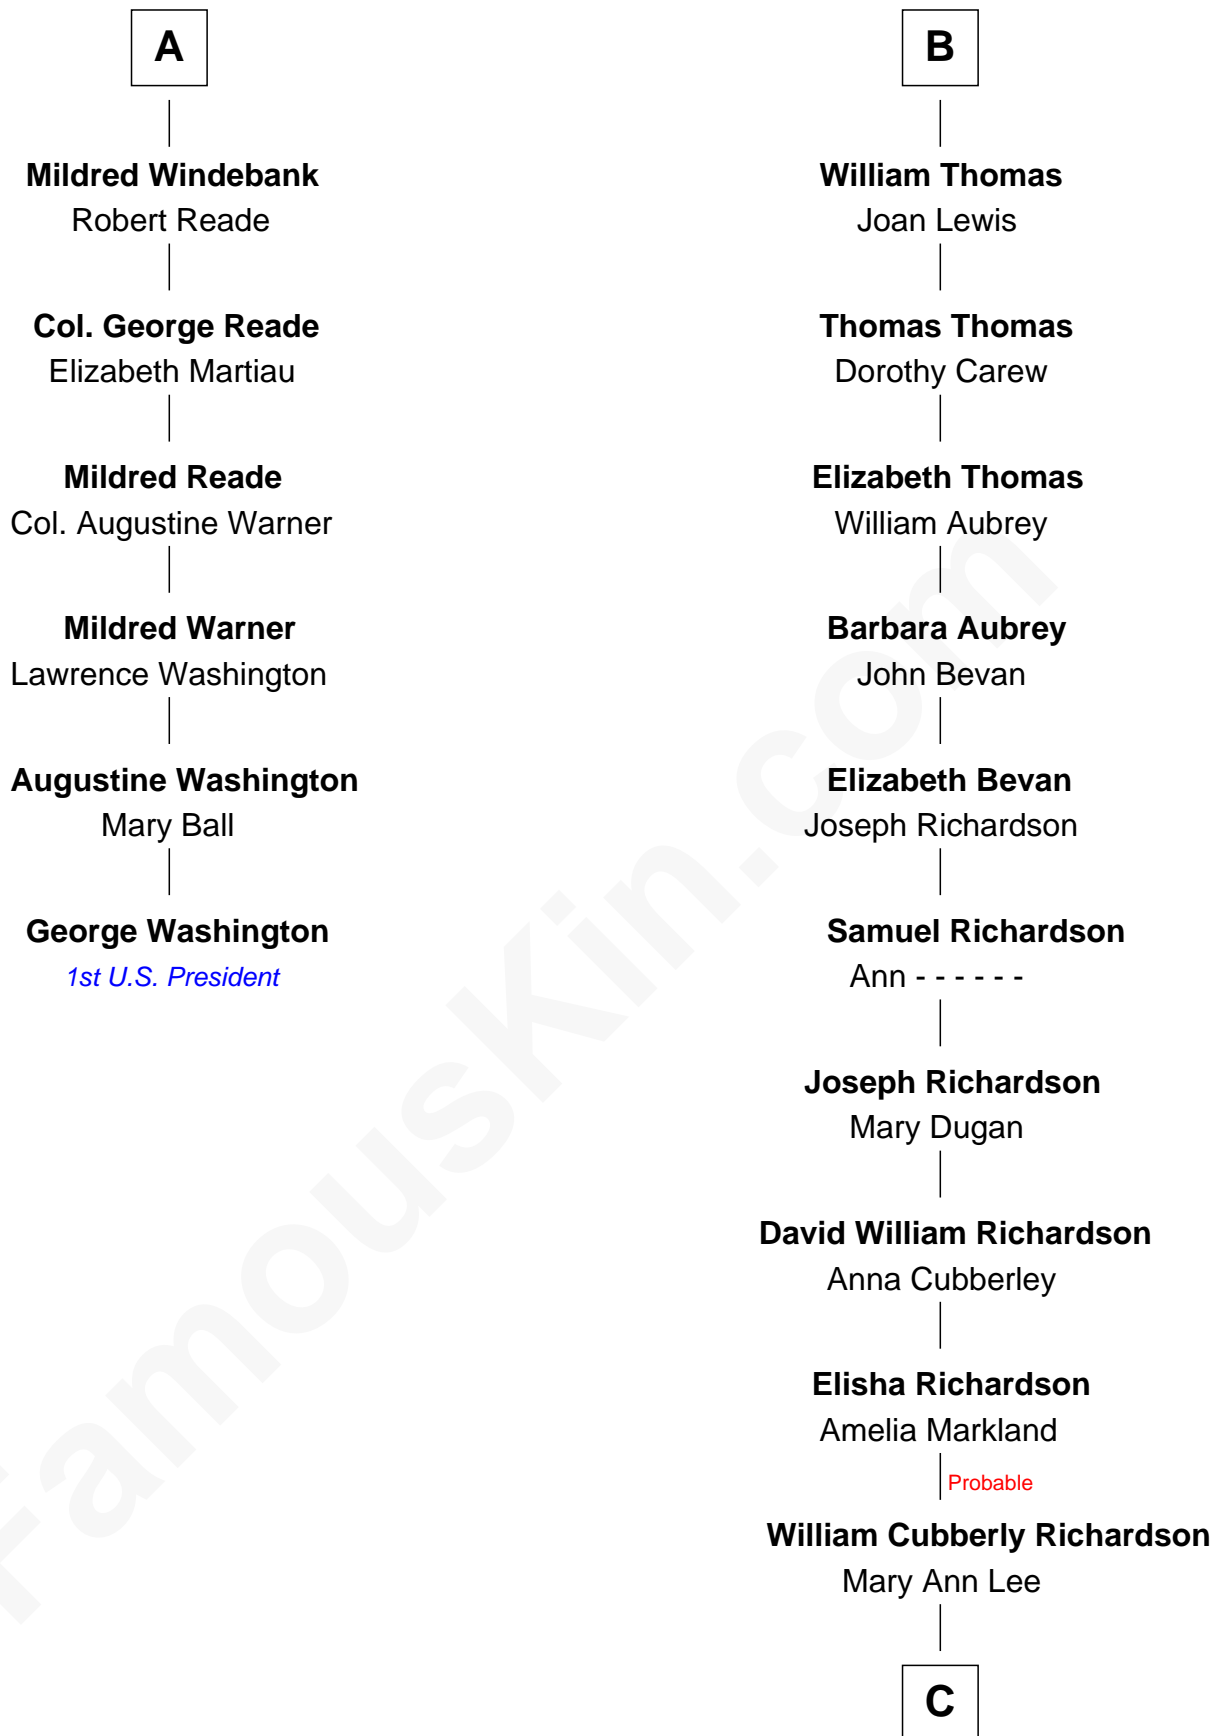

FamousKin.com

Relationship Chart of

George Washington

1st U.S. President

12th cousin 8 times removed of

Sally Ride
1st American Woman in Space

C

Charles Everroad Richardson

Blanche Gibson

Jennie Mae Richardson

Thomas Vernam Ride

Dale Burdell Ride

Carol Joyce Anderson

Sally Ride

1st American Woman in Space