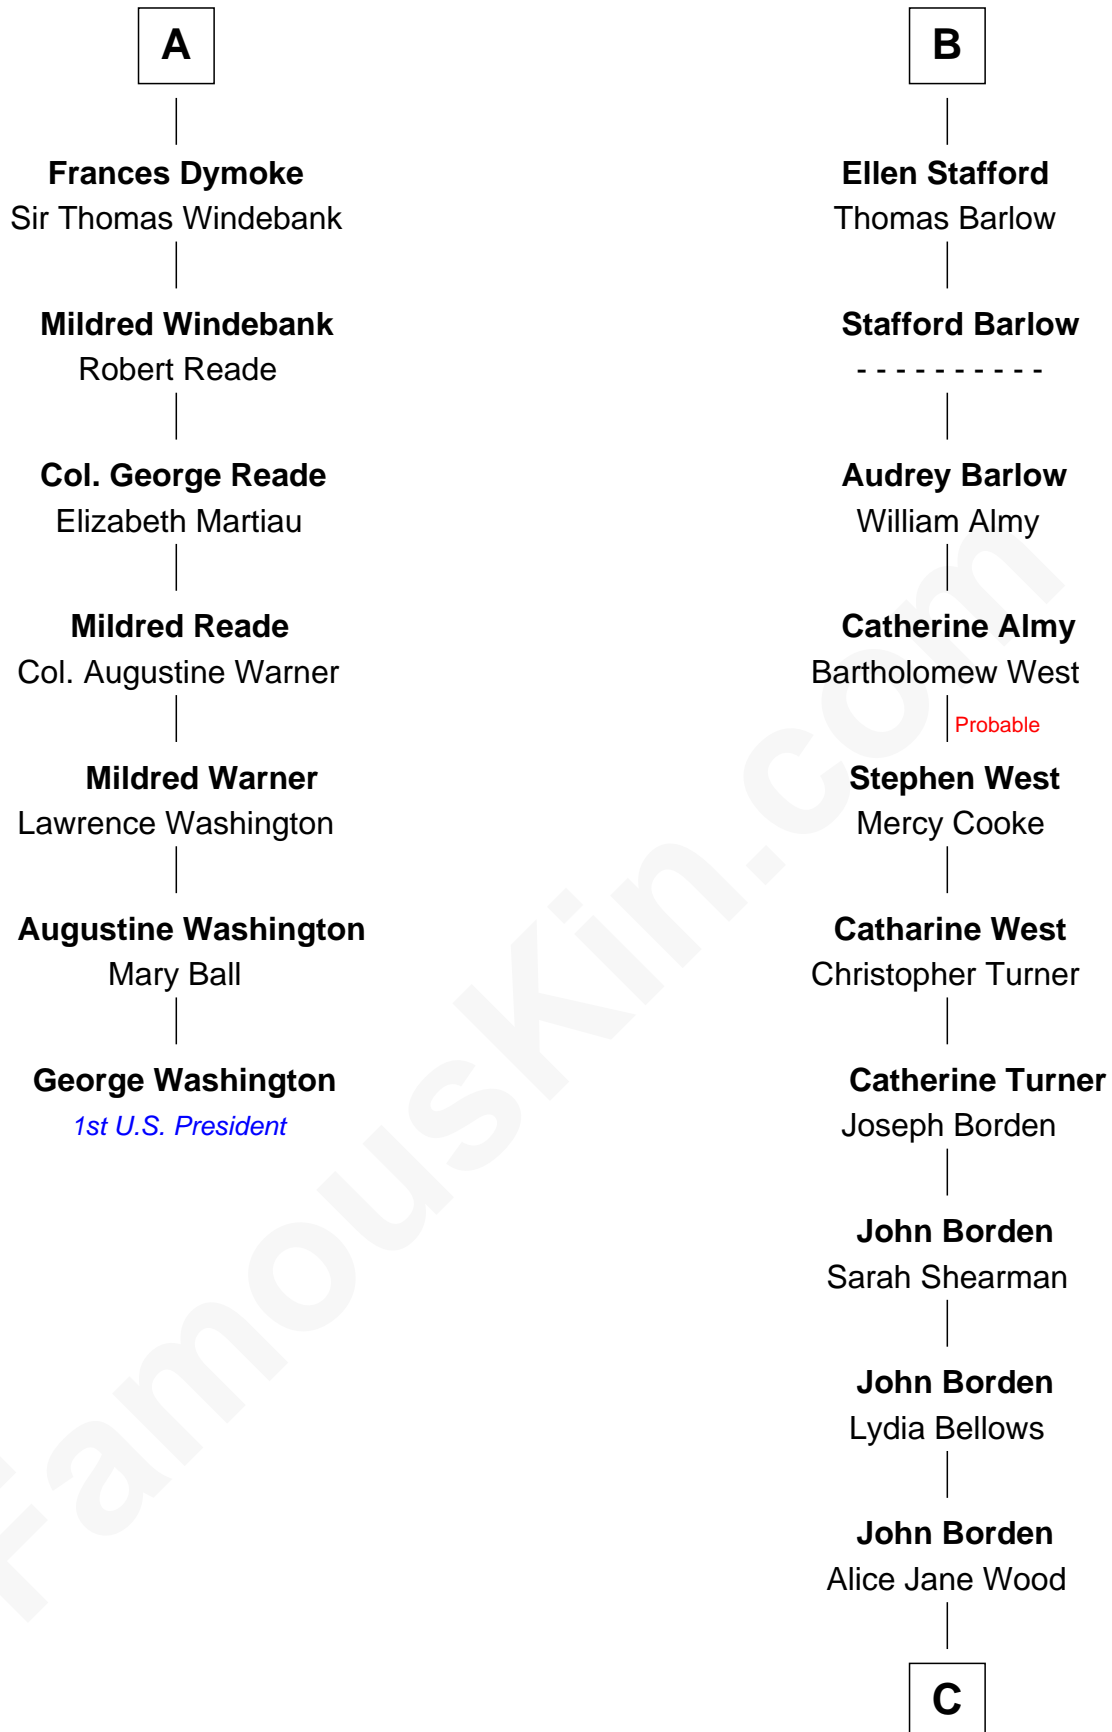

FamousKin.com
Relationship Chart of
George Washington
1st U.S. President

13th cousin 7 times removed of

Adlai Stevenson III
U.S. Senator from Illinois

C

William Borden
Mary DeGama Whiting

John Borden
Ellen Wallace Waller

Ellen Borden
Adlai Ewing Stevenson

Adlai Stevenson III
U.S. Senator from Illinois

FamousKin.com