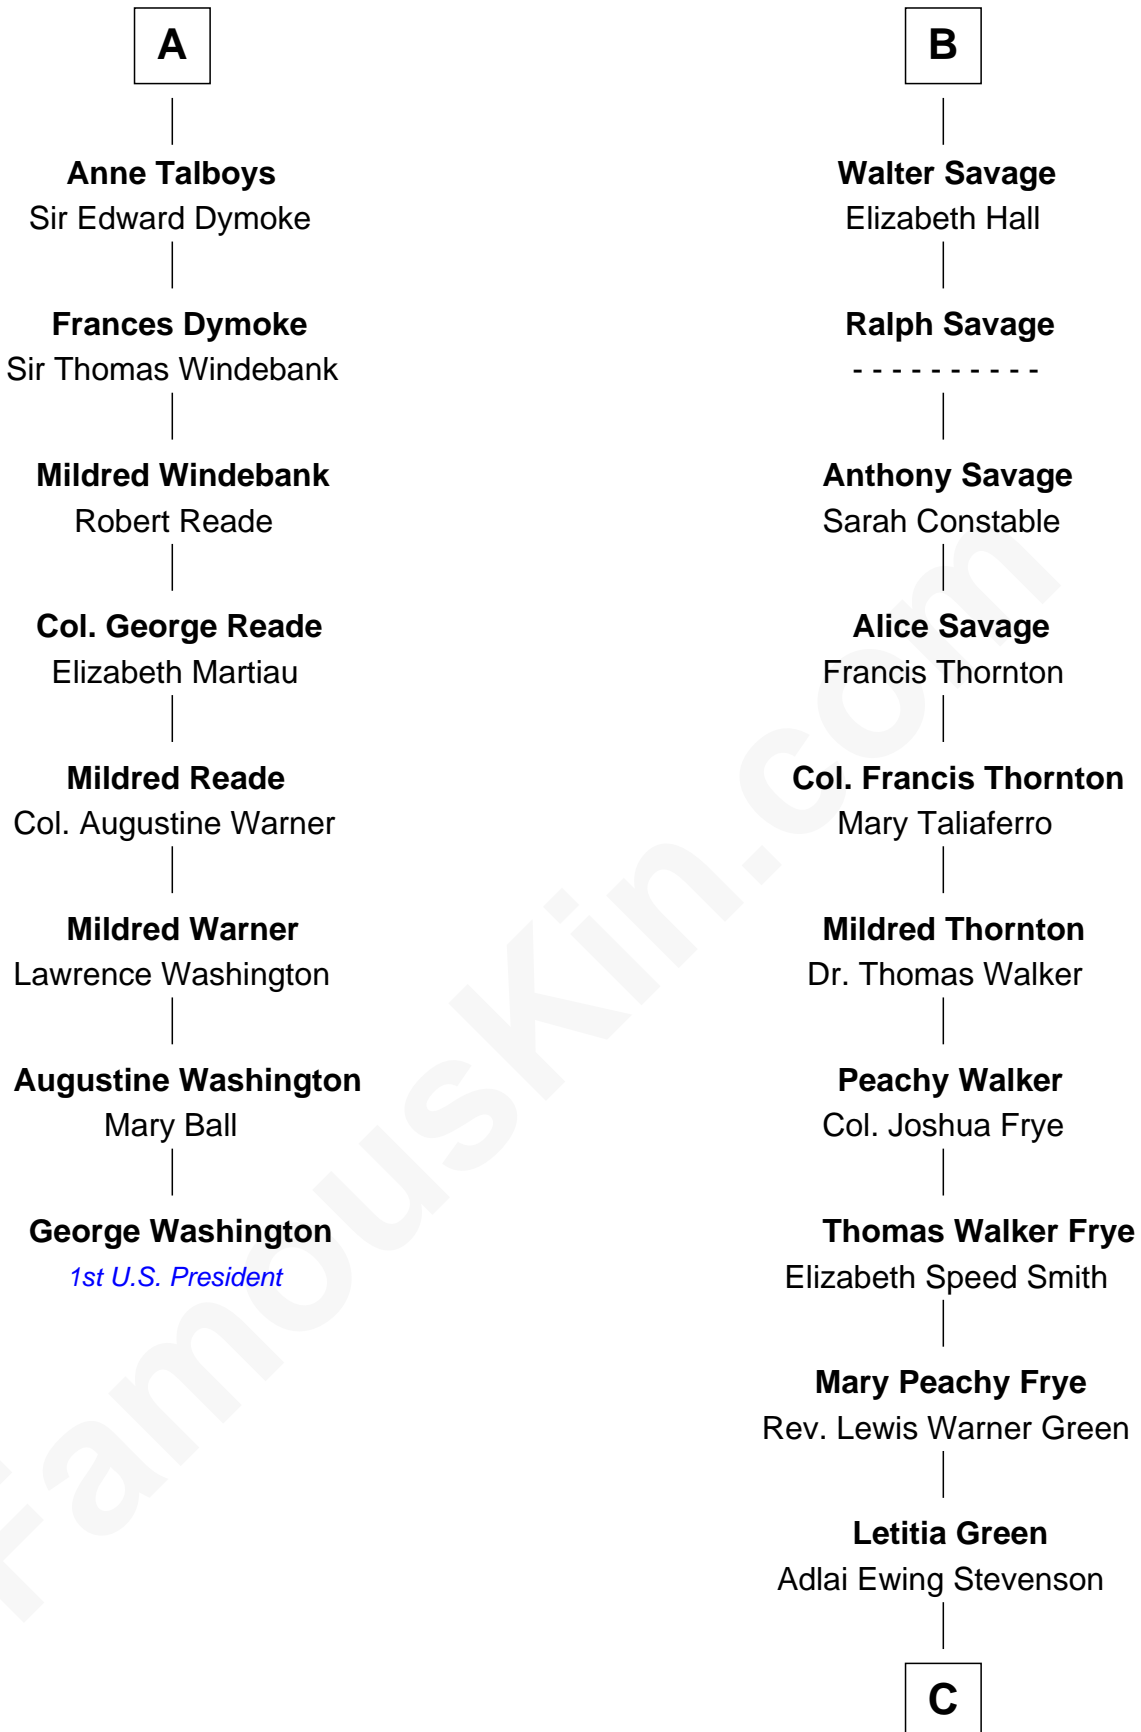

FamousKin.com
Relationship Chart of
George Washington
1st U.S. President

14th cousin 5 times removed of

Adlai Stevenson III
U.S. Senator from Illinois

C

—
Lewis Green Stevenson

Helen Louise Davis

—
Adlai Ewing Stevenson

Ellen Borden

—
Adlai Stevenson III

U.S. Senator from Illinois

FamousKin.com