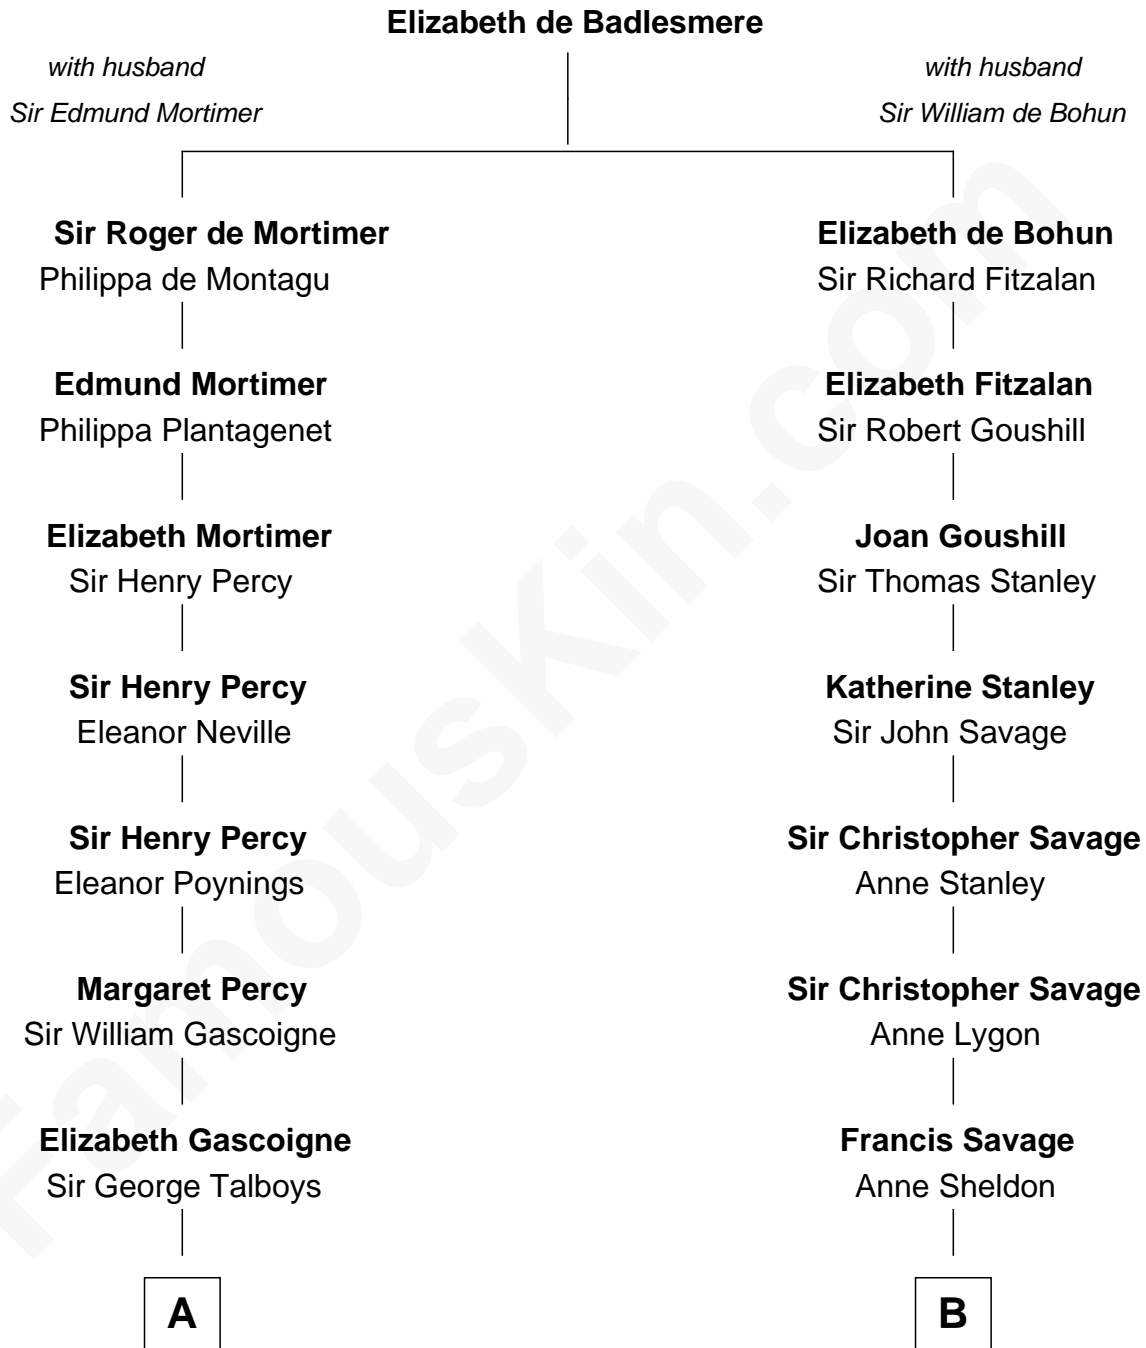

FamousKin.com
Relationship Chart of
George Washington
1st U.S. President

14th cousin 5 times removed of

Adlai Stevenson III
U.S. Senator from Illinois

C

—
Lewis Green Stevenson

Helen Louise Davis

—
Adlai Ewing Stevenson

Ellen Borden

—
Adlai Stevenson III

U.S. Senator from Illinois

FamousKin.com