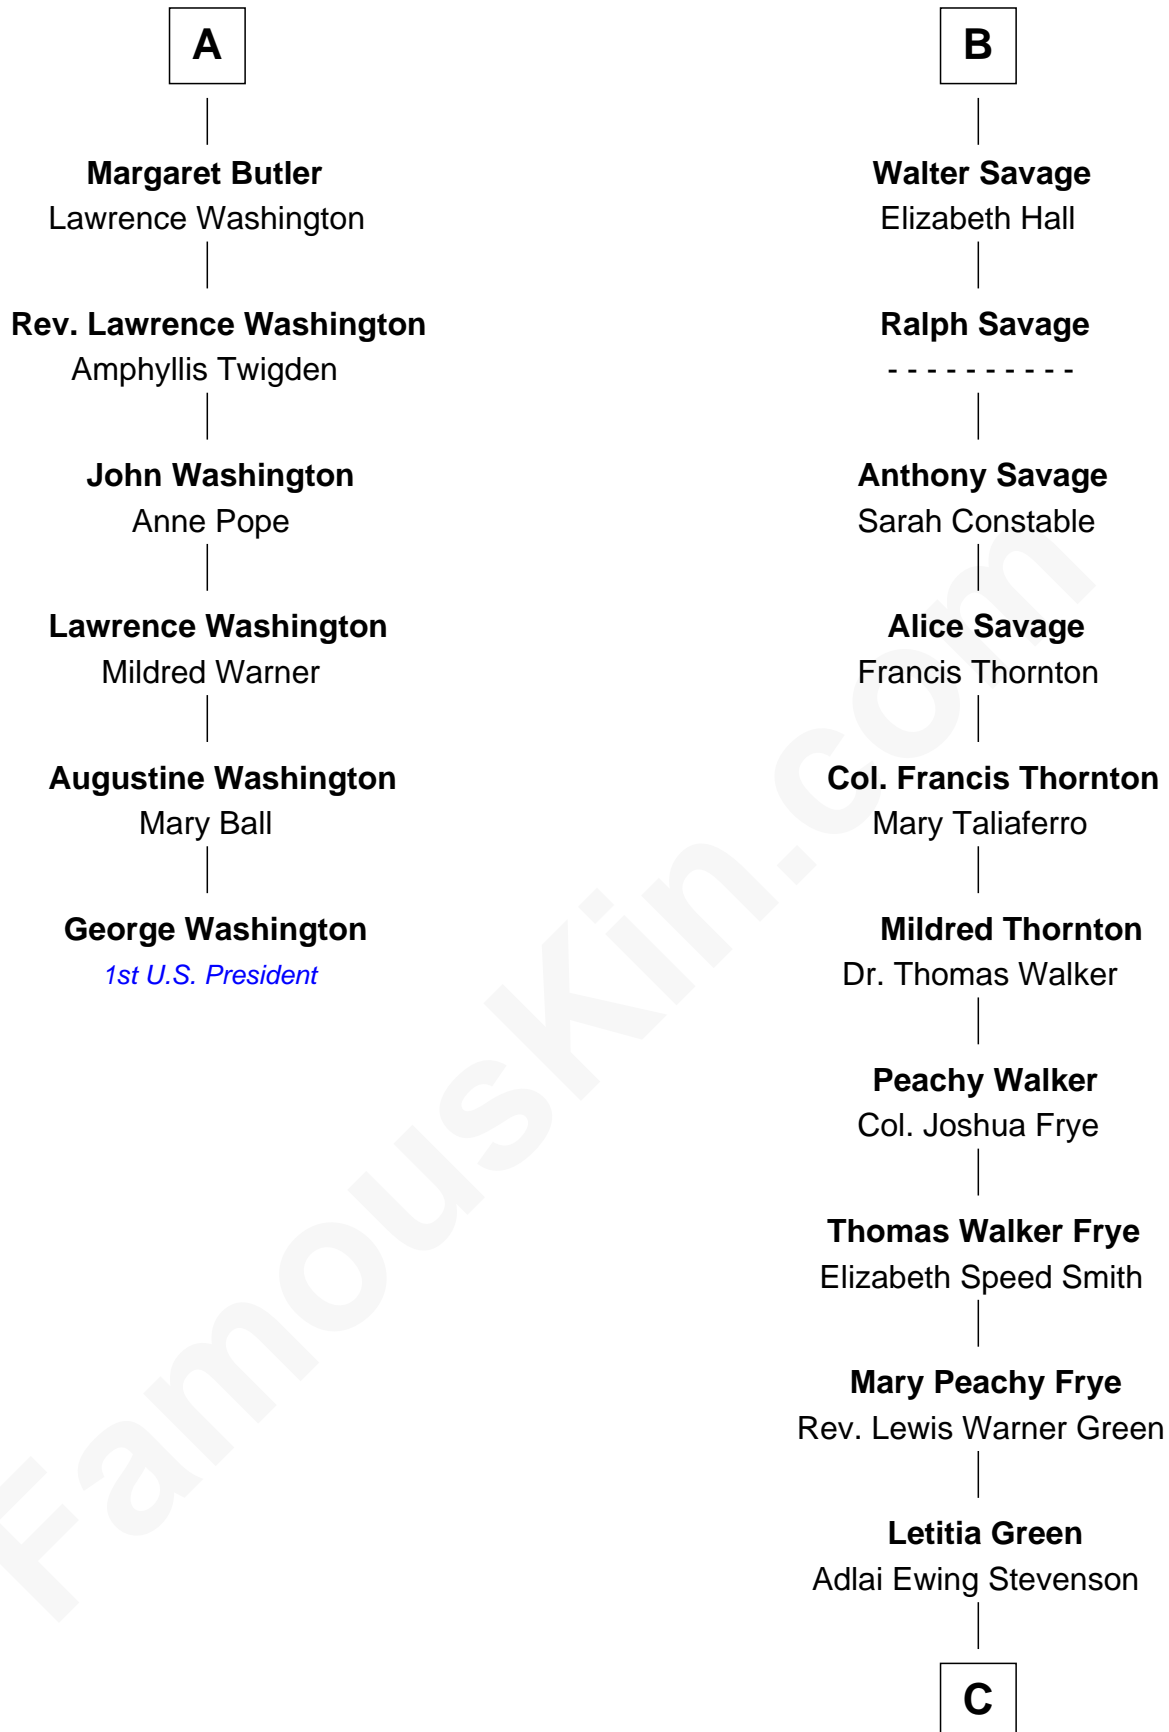

**FamousKin.com**  
**Relationship Chart of**  
**George Washington**  
*1st U.S. President*

12th cousin 7 times removed of

**Adlai Stevenson III**  
*U.S. Senator from Illinois*

**C**

—  
**Lewis Green Stevenson**

Helen Louise Davis

—  
**Adlai Ewing Stevenson**

Ellen Borden

—  
**Adlai Stevenson III**

*U.S. Senator from Illinois*

FamousKin.com