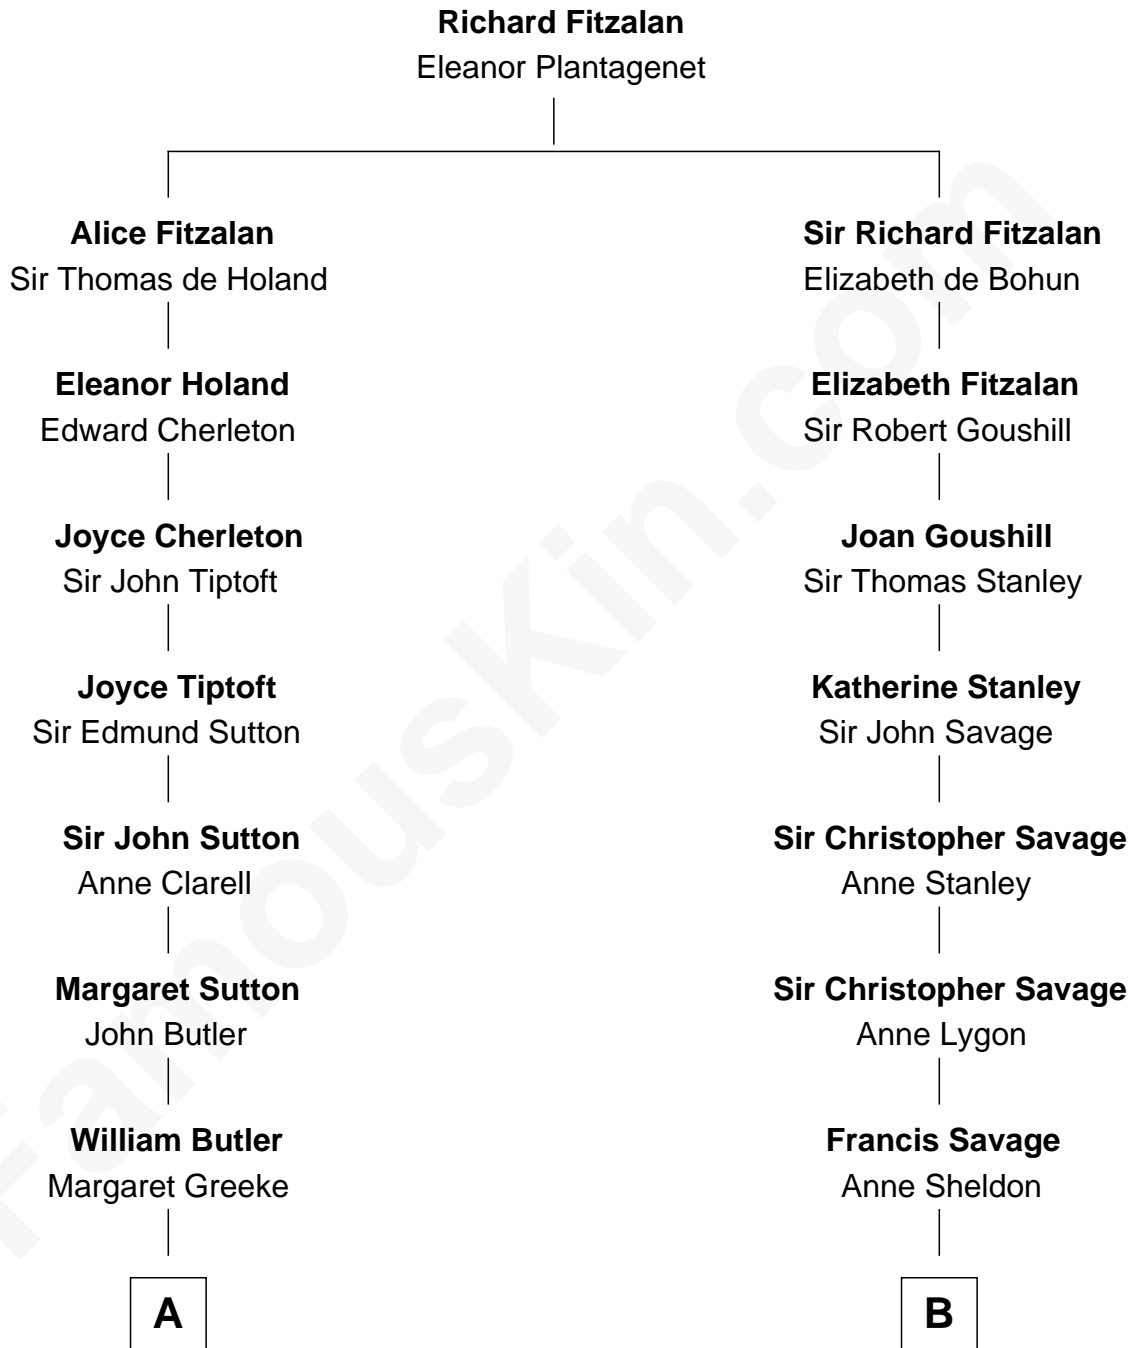

**FamousKin.com**  
**Relationship Chart of**  
**George Washington**  
*1st U.S. President*

12th cousin 7 times removed of

**Adlai Stevenson III**  
*U.S. Senator from Illinois*

**C**

—  
**Lewis Green Stevenson**

Helen Louise Davis

—  
**Adlai Ewing Stevenson**

Ellen Borden

—  
**Adlai Stevenson III**

*U.S. Senator from Illinois*

FamousKin.com