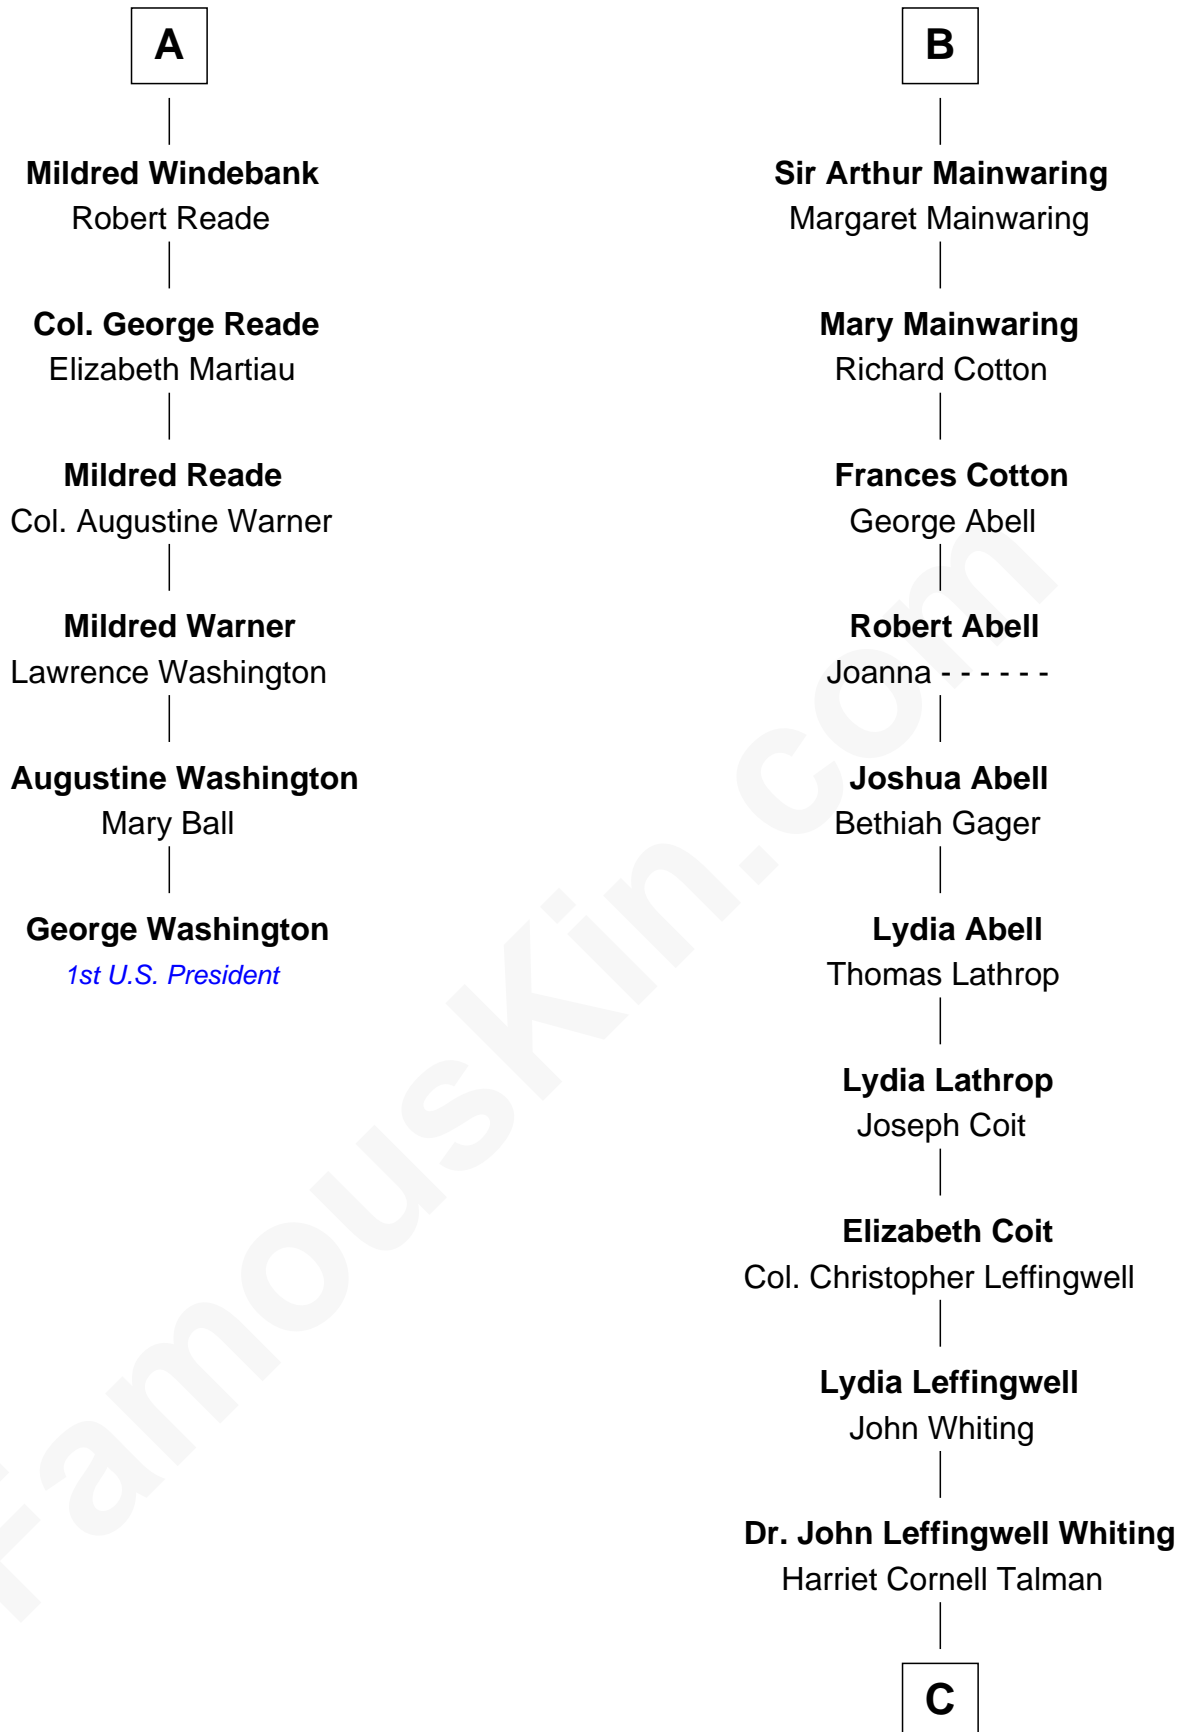

**FamousKin.com**  
**Relationship Chart of**  
**George Washington**  
*1st U.S. President*

12th cousin 9 times removed of

**Adlai Stevenson III**  
*U.S. Senator from Illinois*

**C**

**John Talman Whiting**

Mary Sophia Hill

**Mary DeGama Whiting**

William Borden

**John Borden**

Ellen Wallace Waller

**Ellen Borden**

Adlai Ewing Stevenson

**Adlai Stevenson III**