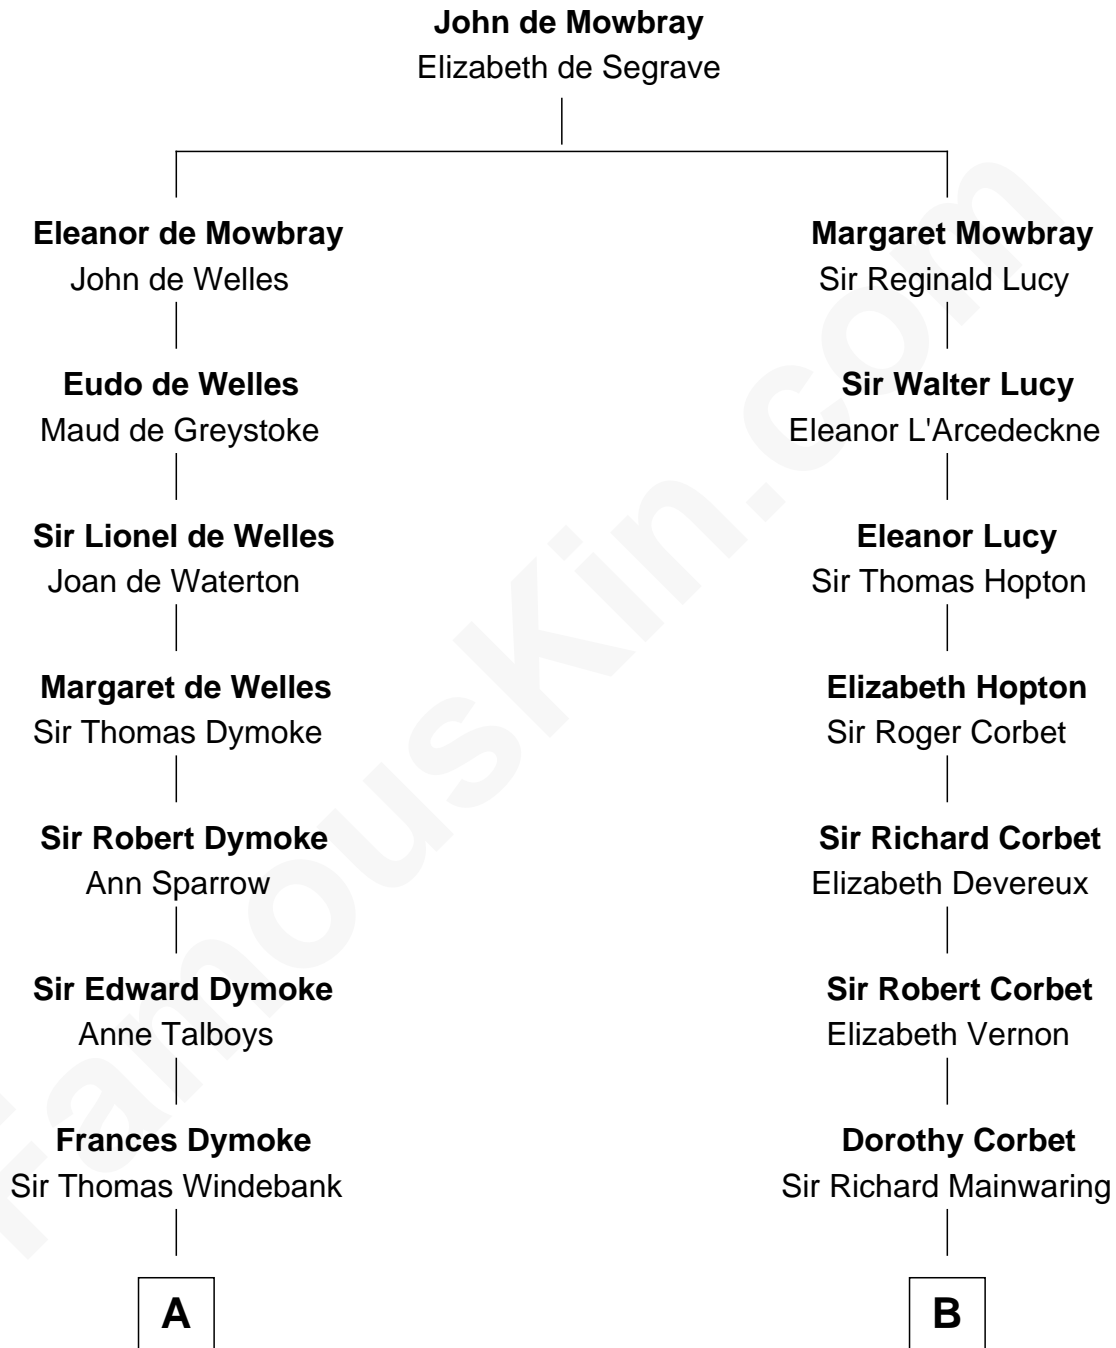

**FamousKin.com**  
**Relationship Chart of**  
**George Washington**  
*1st U.S. President*

12th cousin 9 times removed of

**Adlai Stevenson III**  
*U.S. Senator from Illinois*

**C**

**John Talman Whiting**

Mary Sophia Hill

**Mary DeGama Whiting**

William Borden

**John Borden**

Ellen Wallace Waller

**Ellen Borden**

Adlai Ewing Stevenson

**Adlai Stevenson III**

*U.S. Senator from Illinois*