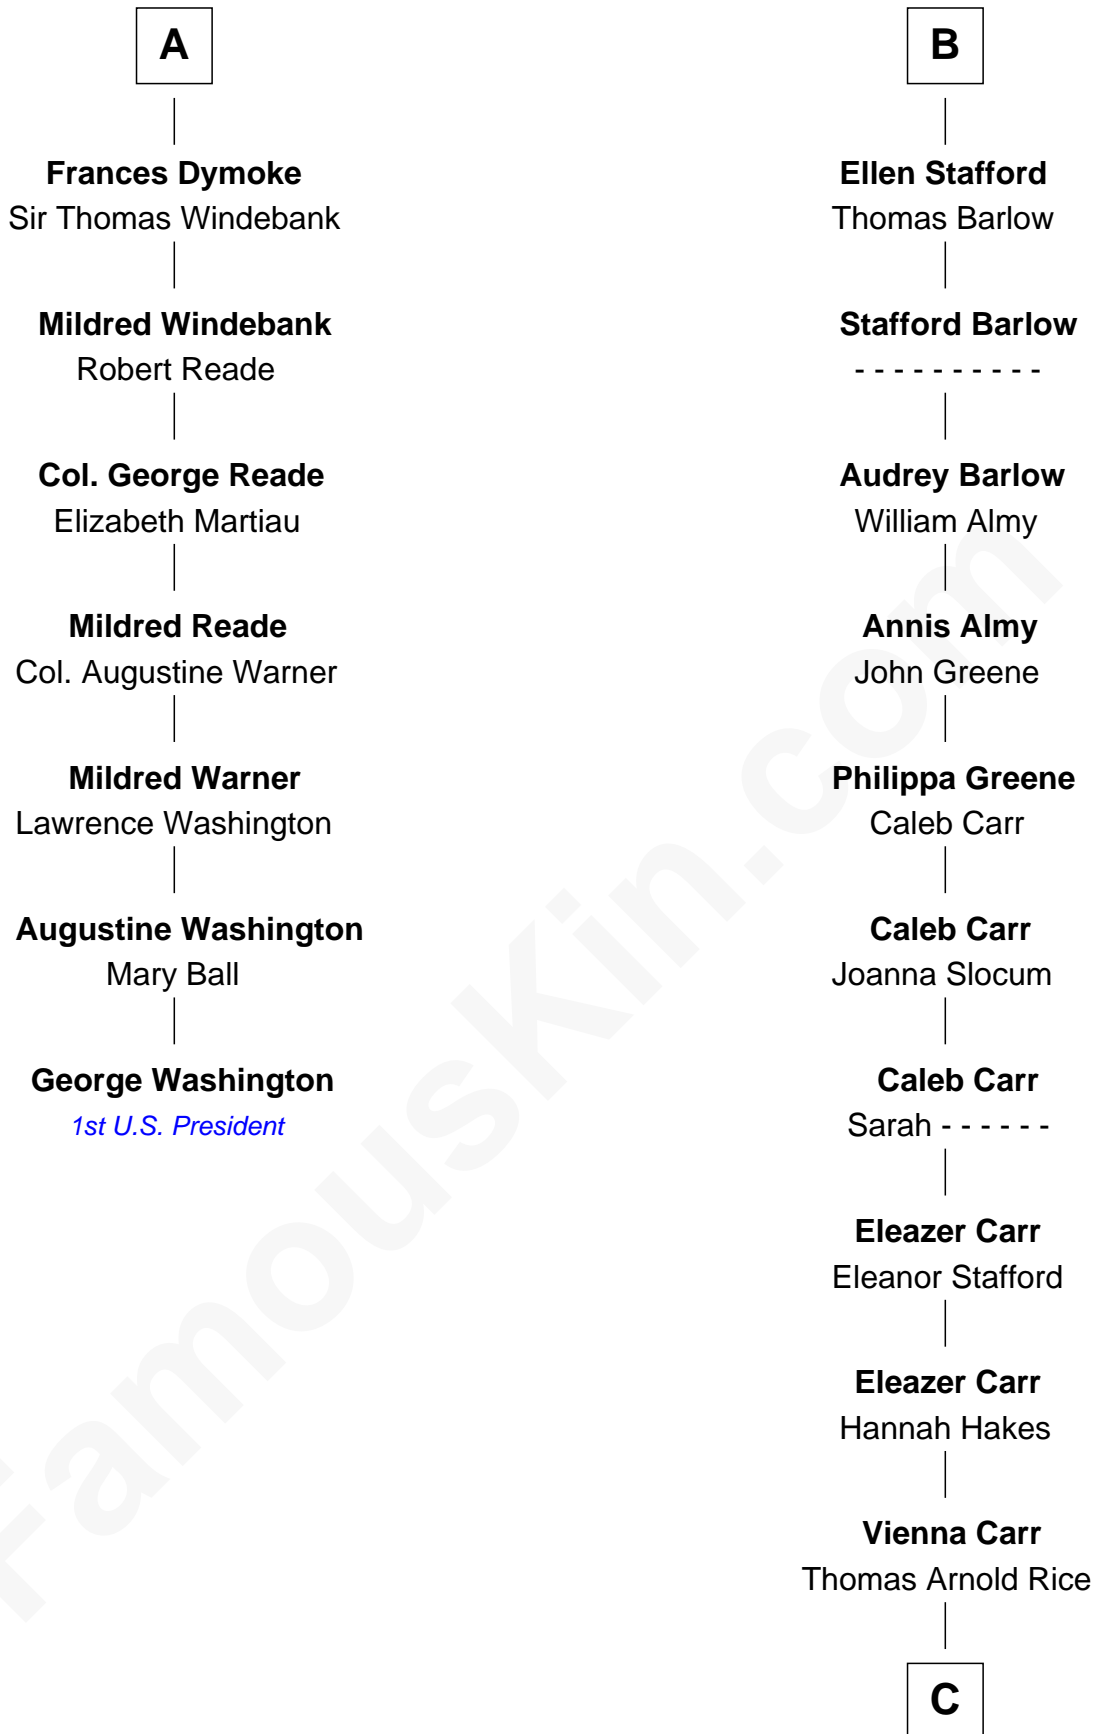

**FamousKin.com**  
**Relationship Chart of**  
**George Washington**  
*1st U.S. President*

13th cousin 7 times removed of

**Charlie Munger**  
*Vice-Chairman of Berkshire Hathaway*

C

**Caroline A. Rice**  
William H. Ingham

**Helen Vienna Ingham**  
Charles W. Russell

**Florence V. Russell**  
Alfred Case Munger

**Charlie Munger**

*Vice-Chairman of Berkshire Hathaway*