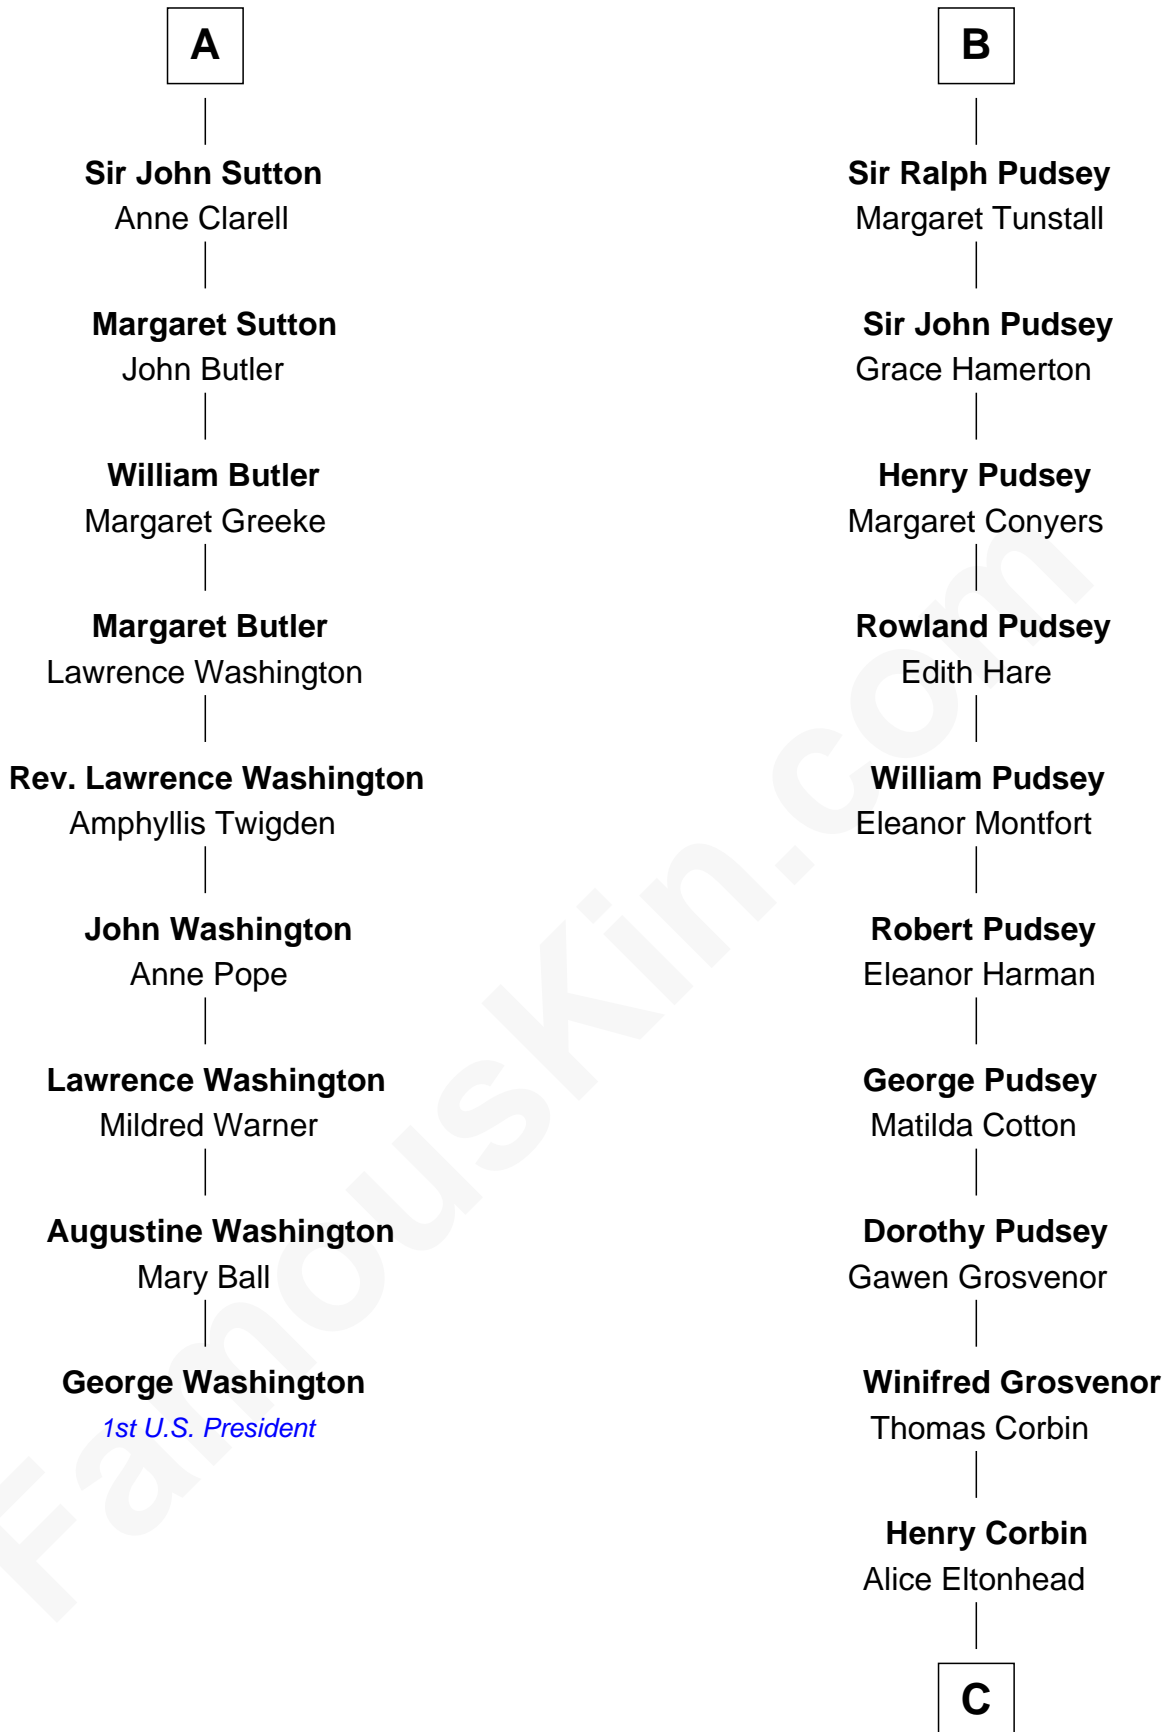

FamousKin.com

Relationship Chart of

George Washington

1st U.S. President

15th cousin 5 times removed of

Henry Lee III
9th Governor of Virginia

C

—
Laetitia Corbin

Richard Lee

—
Henry Lee

Mary Bland

—
Col. Henry Lee

Lucy Grymes

—
Henry Lee III

Light-Horse Harry