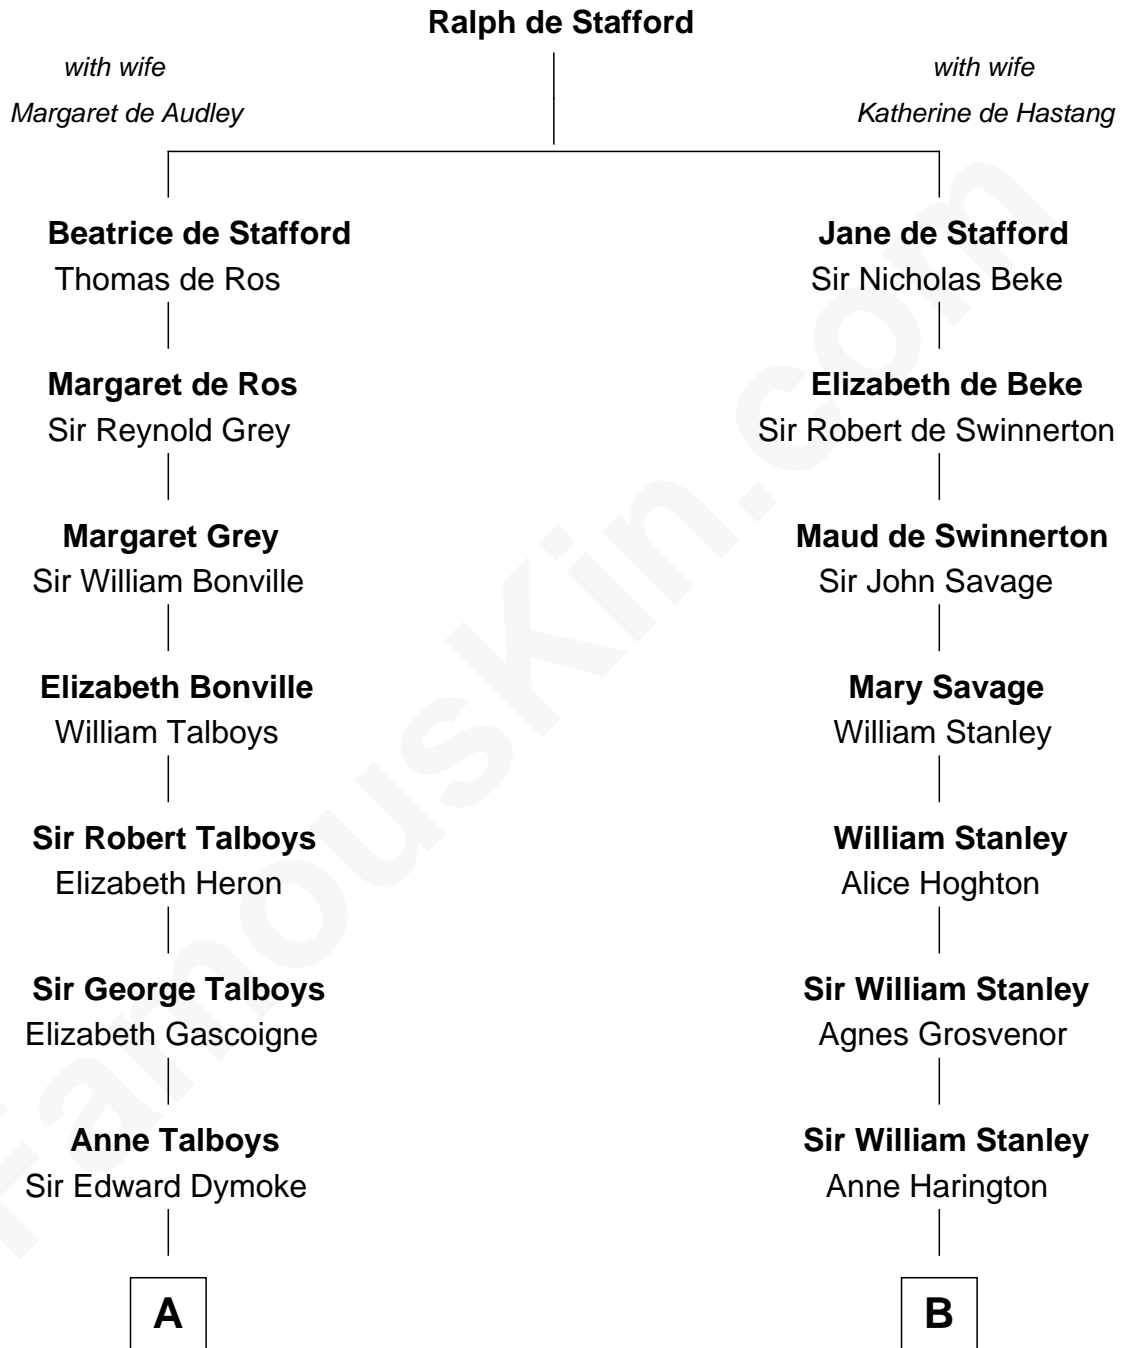

FamousKin.com
Relationship Chart of
George Washington
1st U.S. President

13th cousin 1 time removed of
Henry Lee III
9th Governor of Virginia

A

Frances Dymoke
Sir Thomas Windebank

Mildred Windebank
Robert Reade

Col. George Reade
Elizabeth Martiau

Mildred Reade
Col. Augustine Warner

Mildred Warner
Lawrence Washington

Augustine Washington
Mary Ball

George Washington
1st U.S. President

B

Peter Stanley
Cecily Tarleton