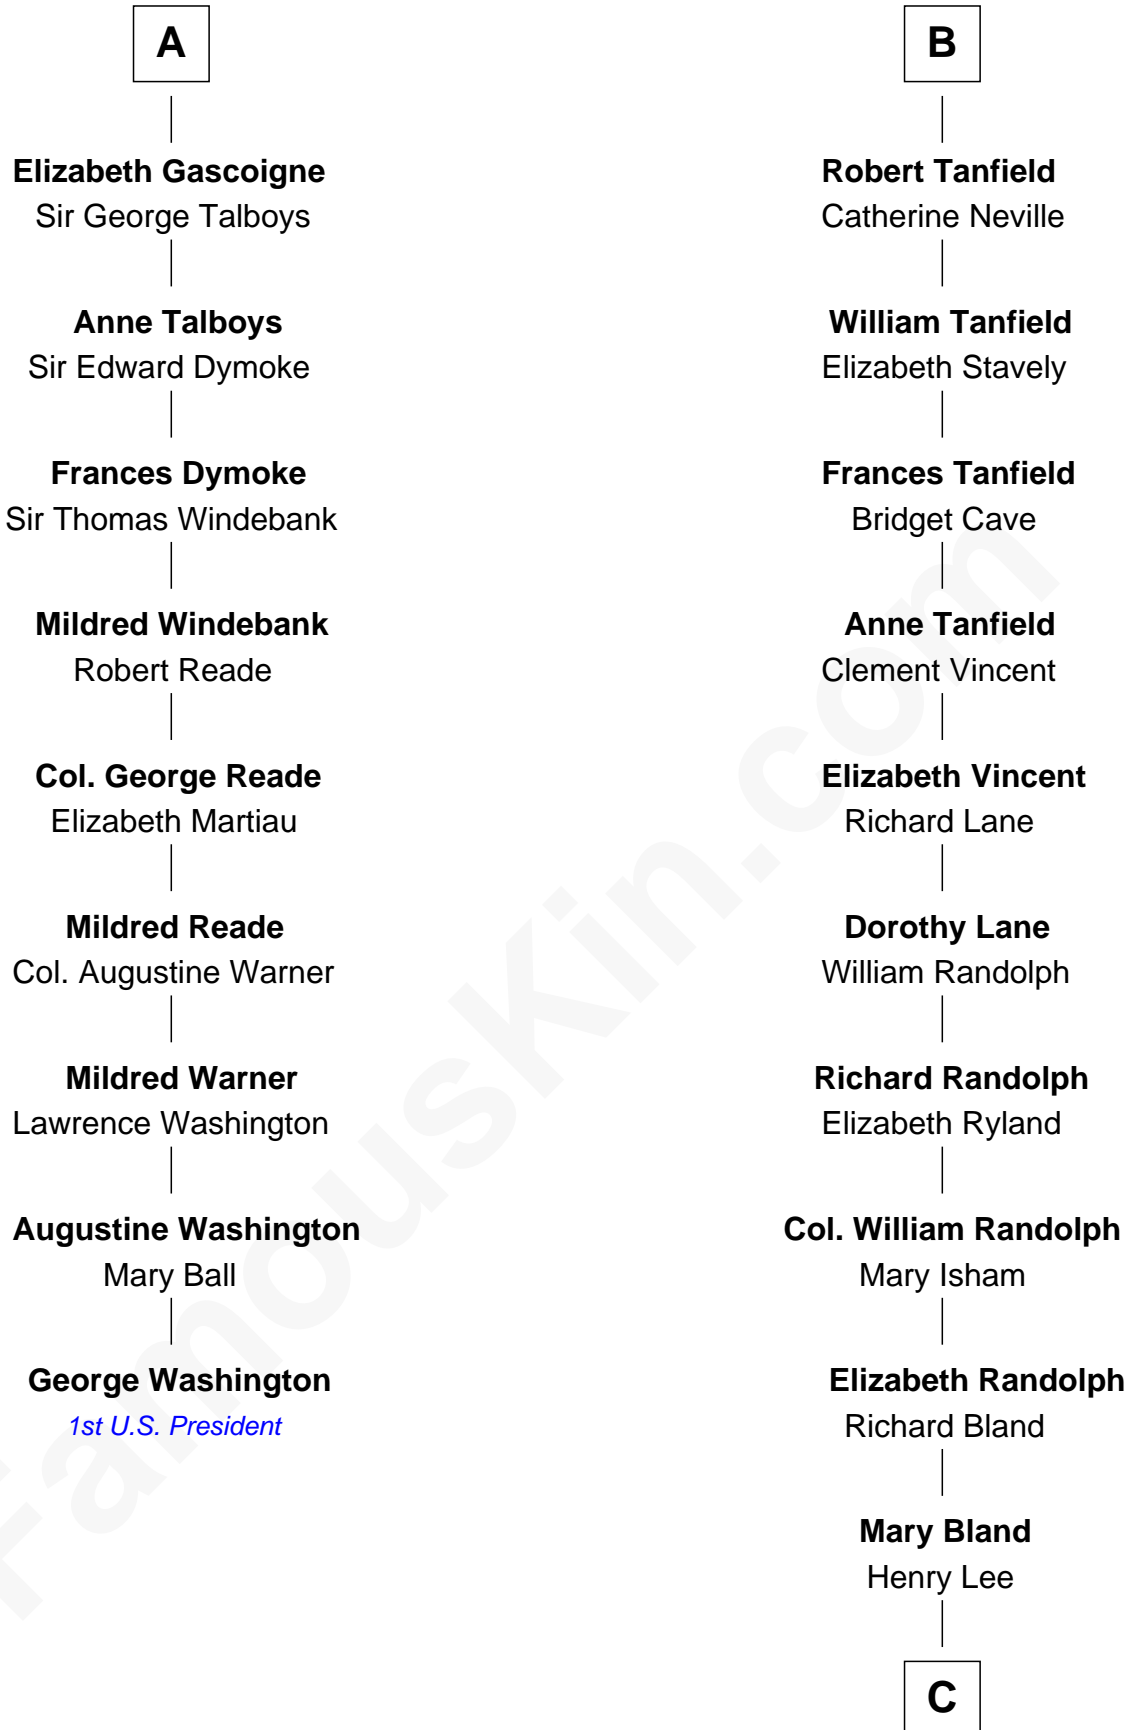

FamousKin.com
Relationship Chart of
George Washington
1st U.S. President

15th cousin 3 times removed of
Henry Lee III
9th Governor of Virginia

C

Col. Henry Lee

Lucy Grymes

Henry Lee III

Light-Horse Harry

FamousKin.com