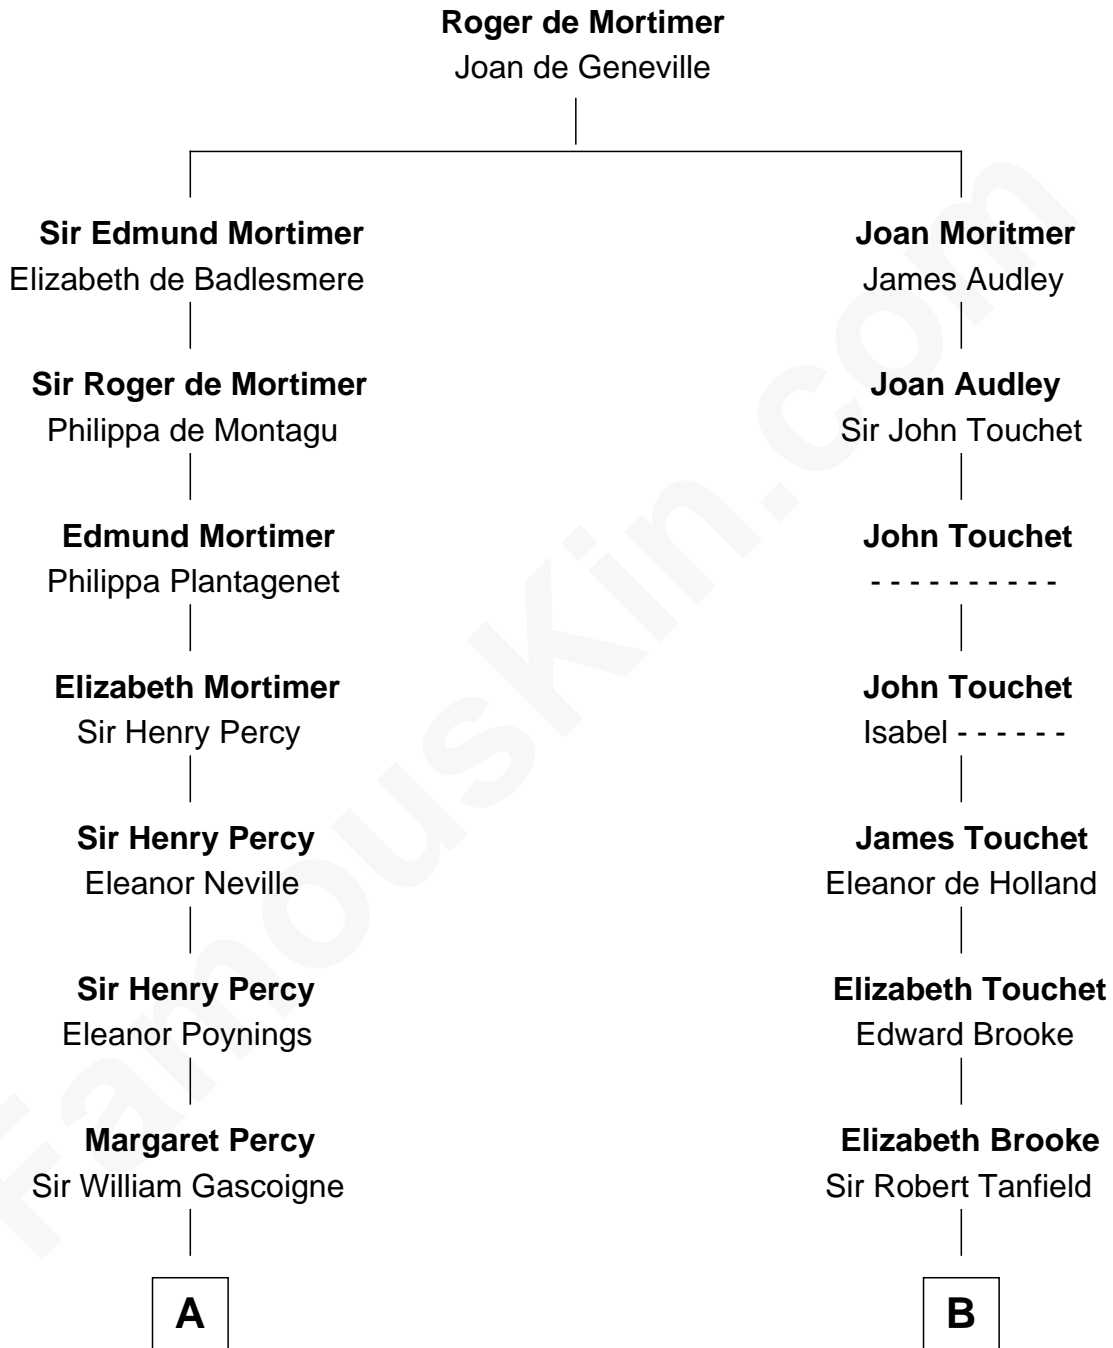

FamousKin.com
Relationship Chart of
George Washington
1st U.S. President

15th cousin 3 times removed of
Henry Lee III
9th Governor of Virginia

C

Col. Henry Lee

Lucy Grymes

Henry Lee III

Light-Horse Harry

FamousKin.com