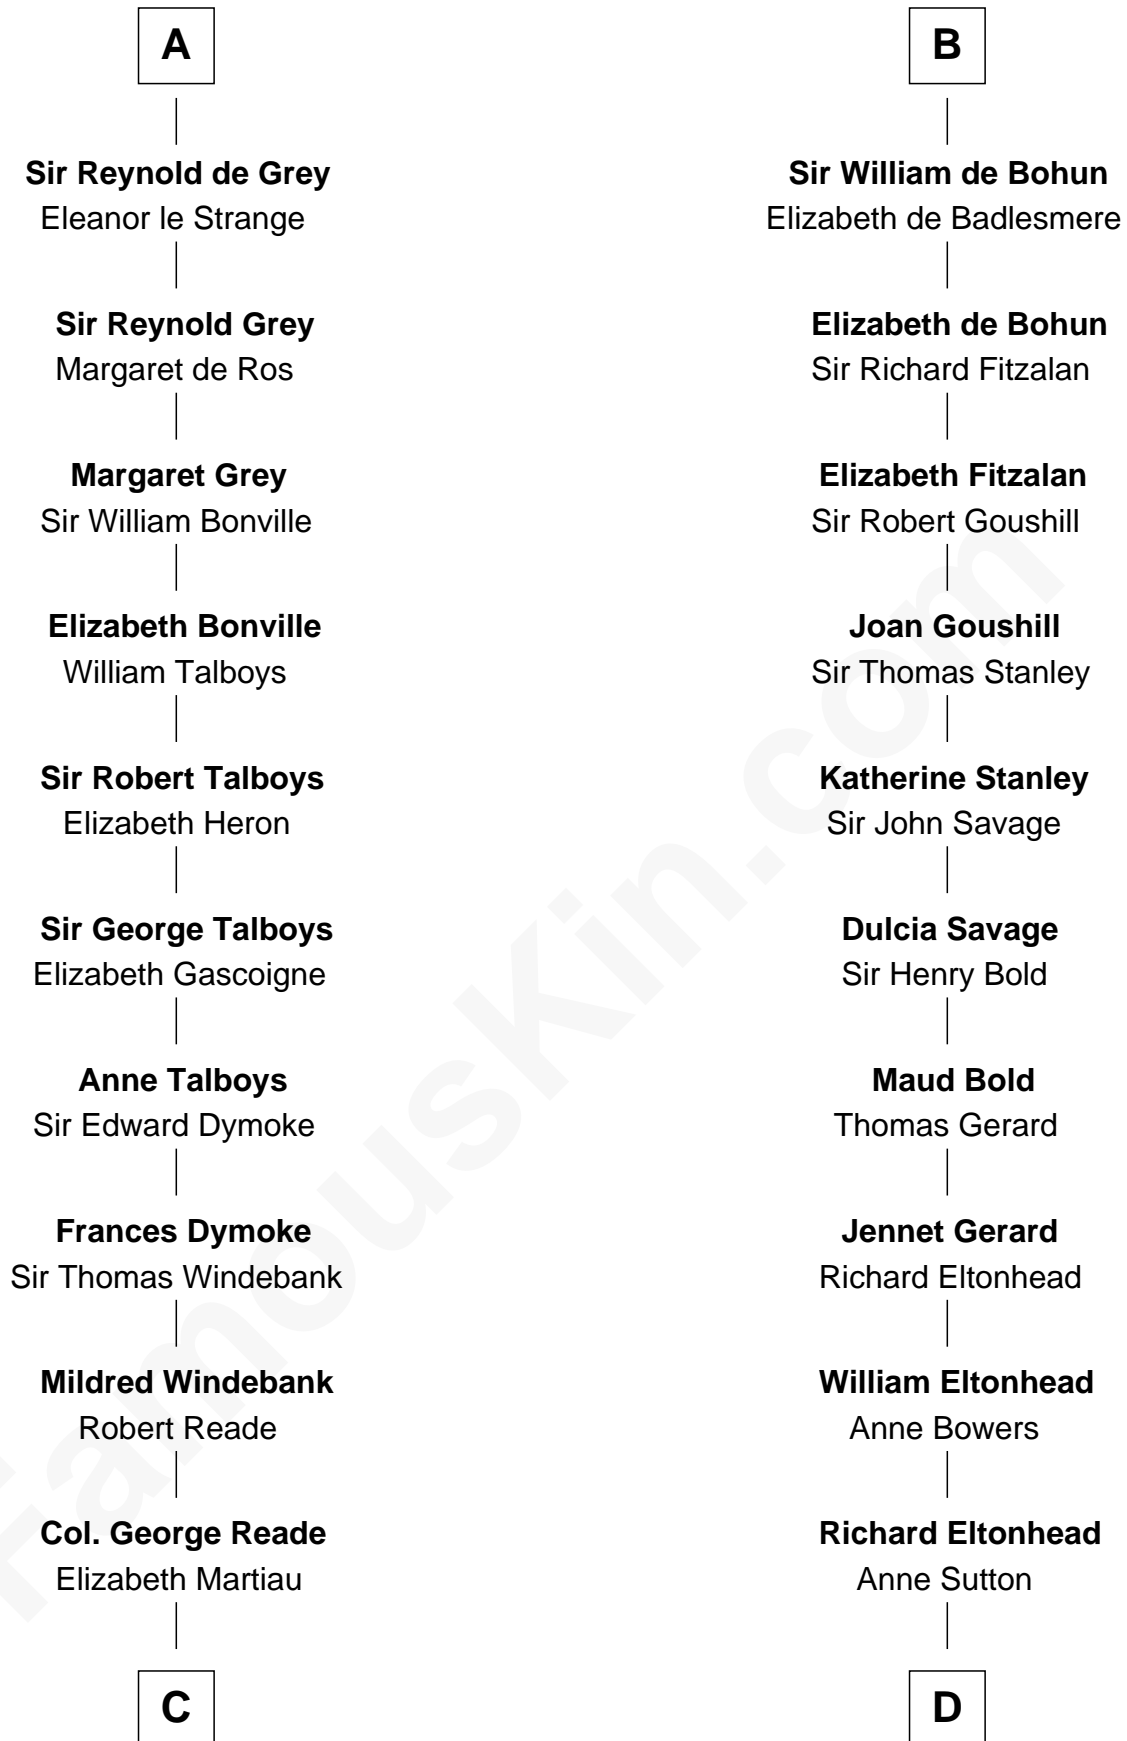

FamousKin.com
Relationship Chart of
George Washington
1st U.S. President

20th cousin 1 time removed of
Henry Lee III
9th Governor of Virginia

C

Mildred Reade
Col. Augustine Warner

Mildred Warner
Lawrence Washington

Augustine Washington
Mary Ball

George Washington
1st U.S. President

D

Alice Eltonhead
Henry Corbin

Laetitia Corbin
Richard Lee

Henry Lee
Mary Bland

Col. Henry Lee
Lucy Grymes

Henry Lee III
Light-Horse Harry