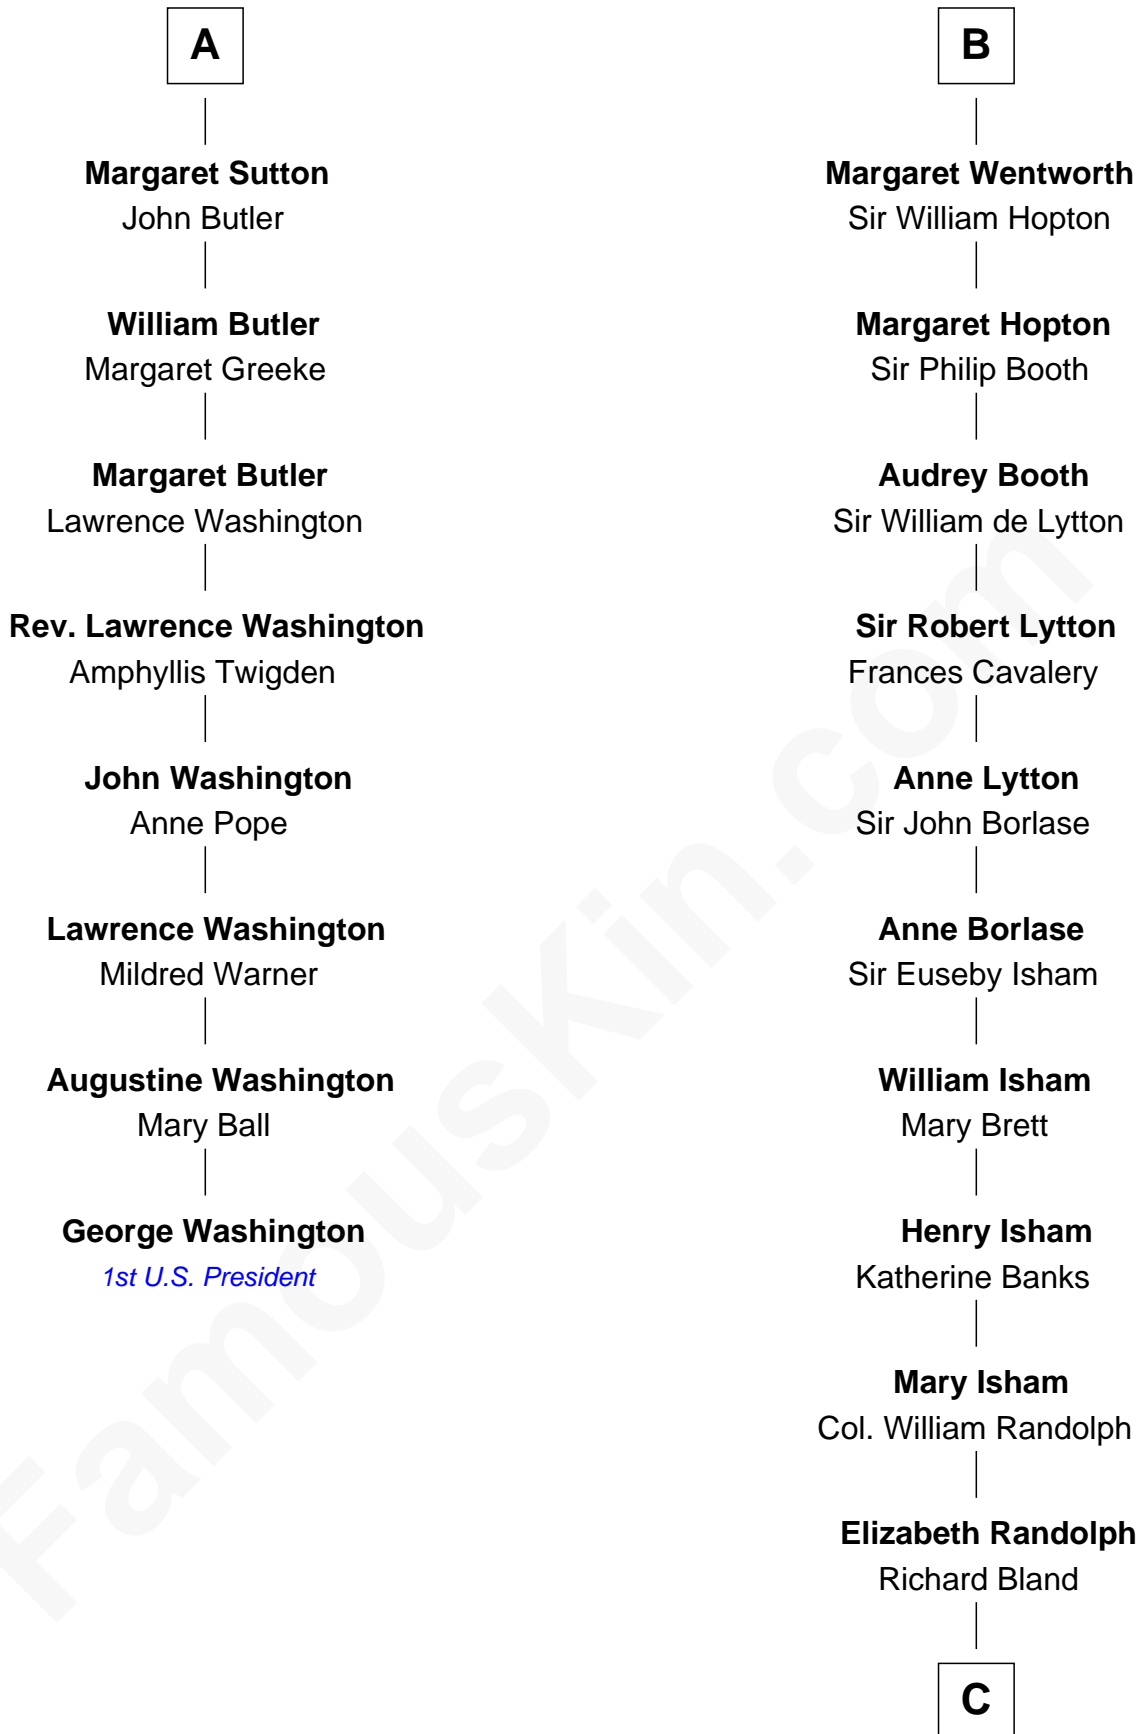

FamousKin.com
Relationship Chart of
George Washington
1st U.S. President

14th cousin 5 times removed of

Henry Lee III
9th Governor of Virginia

C

—
Mary Bland

Henry Lee

—
Col. Henry Lee

Lucy Grymes

—
Henry Lee III

Light-Horse Harry

FamousKin.com