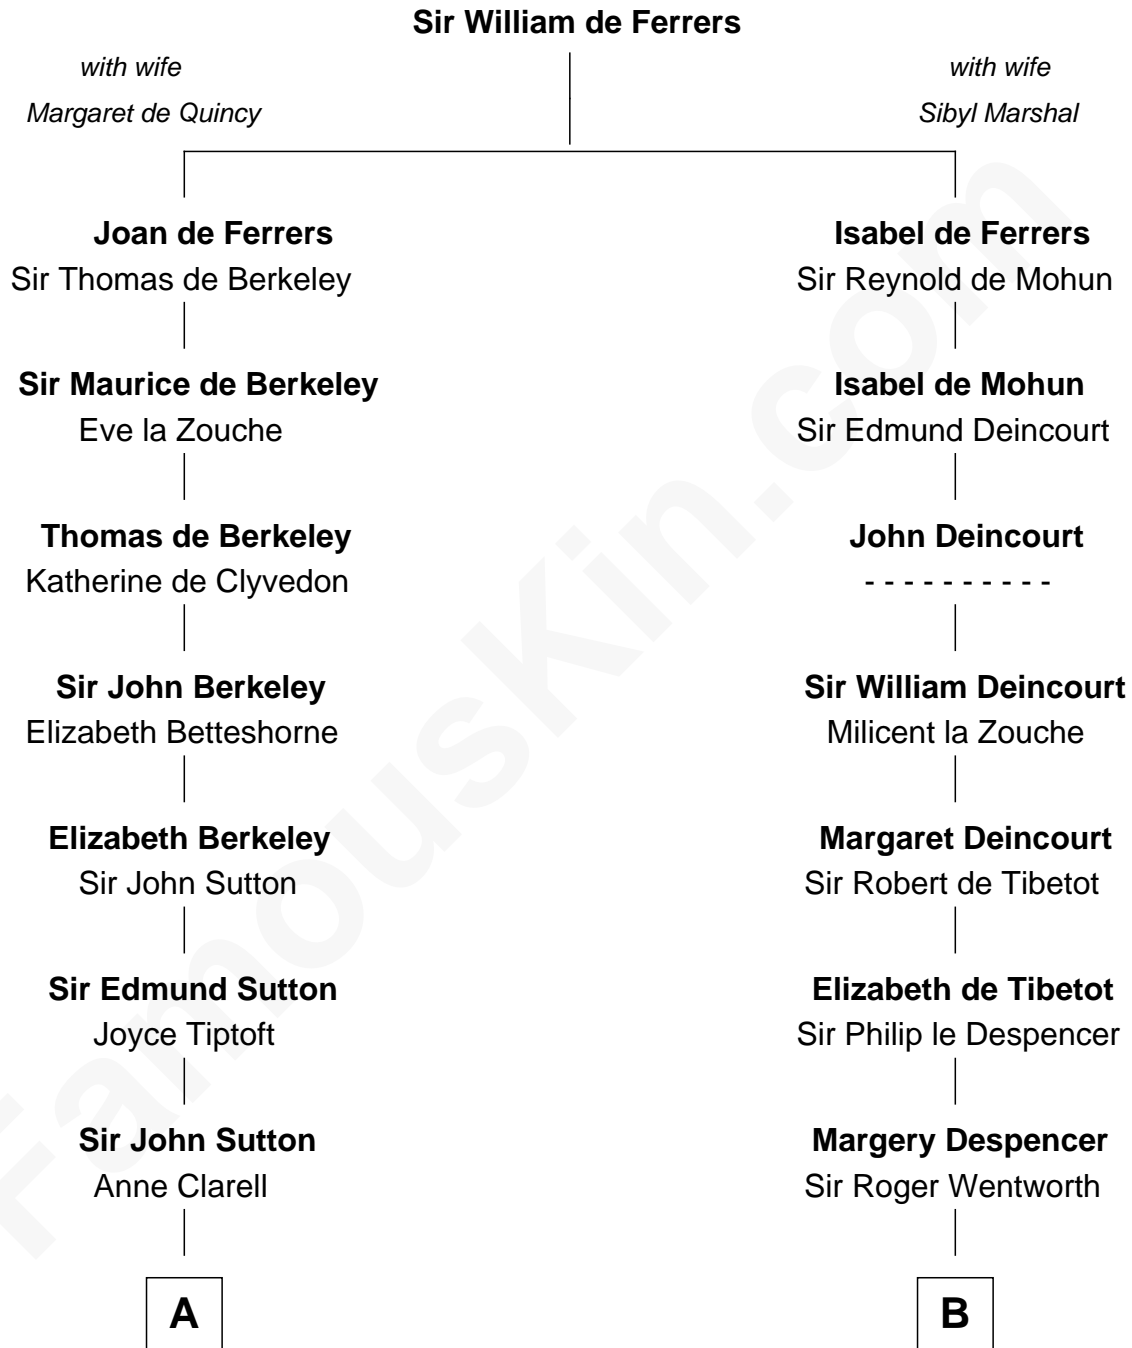

FamousKin.com
Relationship Chart of
George Washington
1st U.S. President

14th cousin 5 times removed of

Henry Lee III
9th Governor of Virginia

C

—
Mary Bland

Henry Lee

—
Col. Henry Lee

Lucy Grymes

—
Henry Lee III

Light-Horse Harry

FamousKin.com