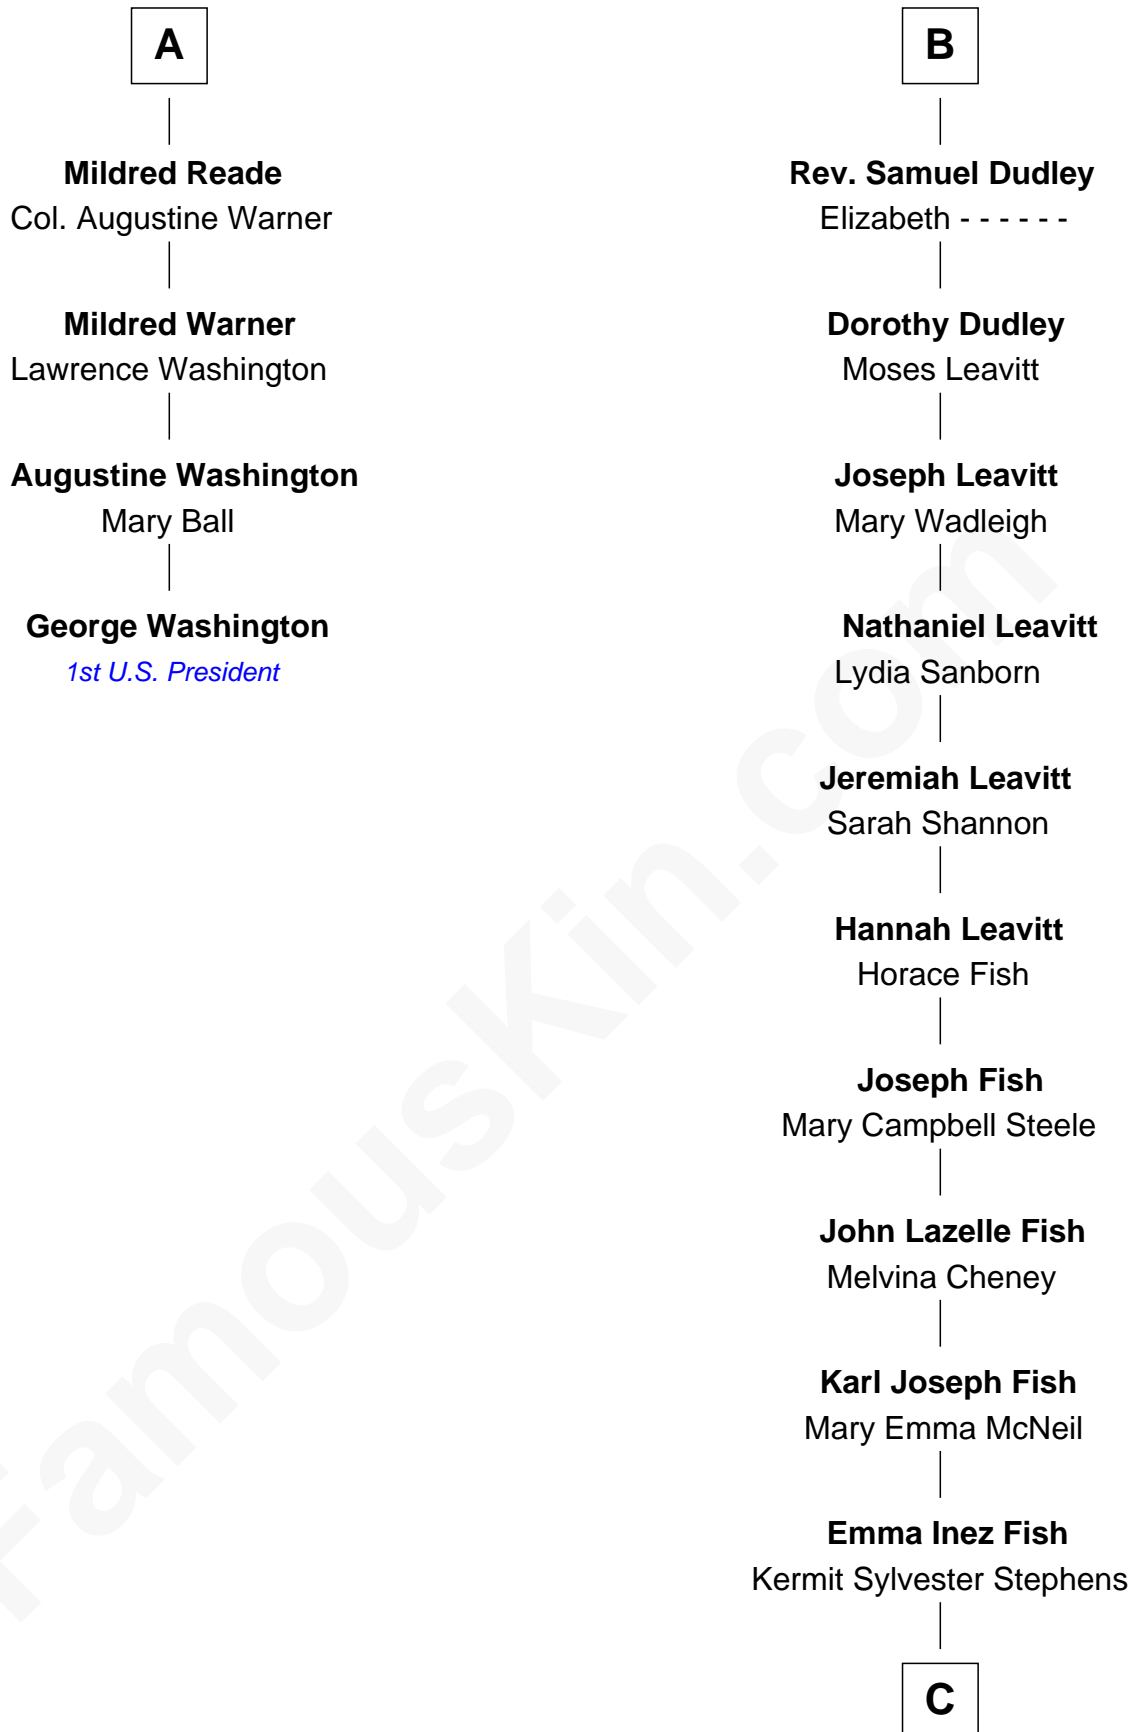

## Relationship Chart of

### George Washington

1st U.S. President

10th cousin 8 times removed of

**Keri Russell**  
TV and Movie Actress

C

Stephanie Stephens  
David Harold Russell

Keri Russell  
*TV and Movie Actress*

FamousKin.com