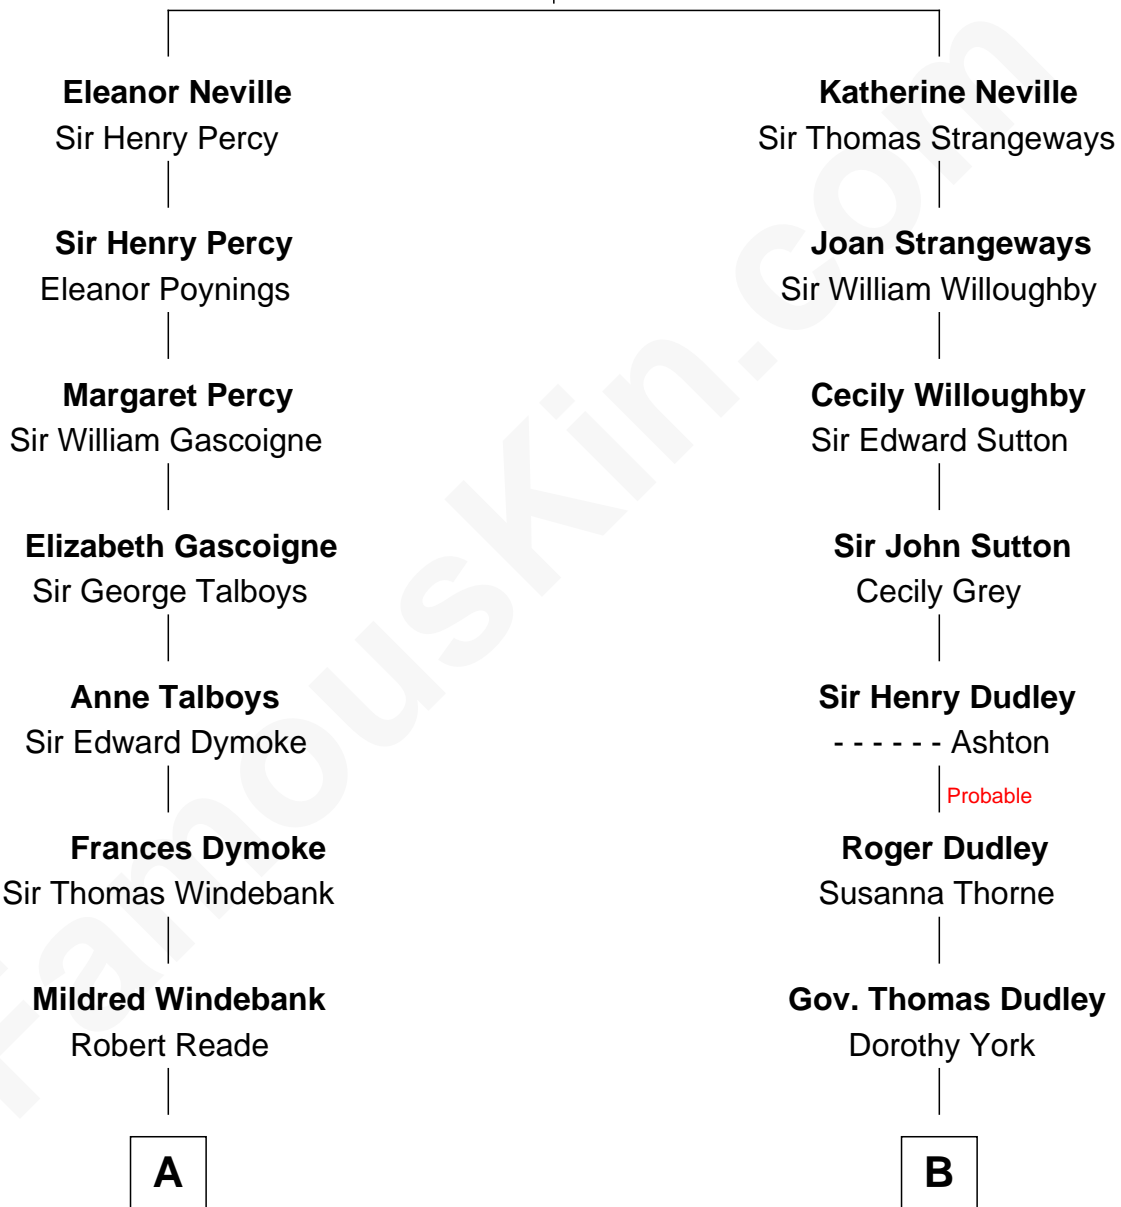

FamousKin.com

Relationship Chart of

George Washington

1st U.S. President

11th cousin 7 times removed of

Keri Russell
TV and Movie Actress

Sir Ralph Neville
Joan Beaufort

C

Stephanie Stephens

David Harold Russell

Keri Russell

TV and Movie Actress

FamousKin.com