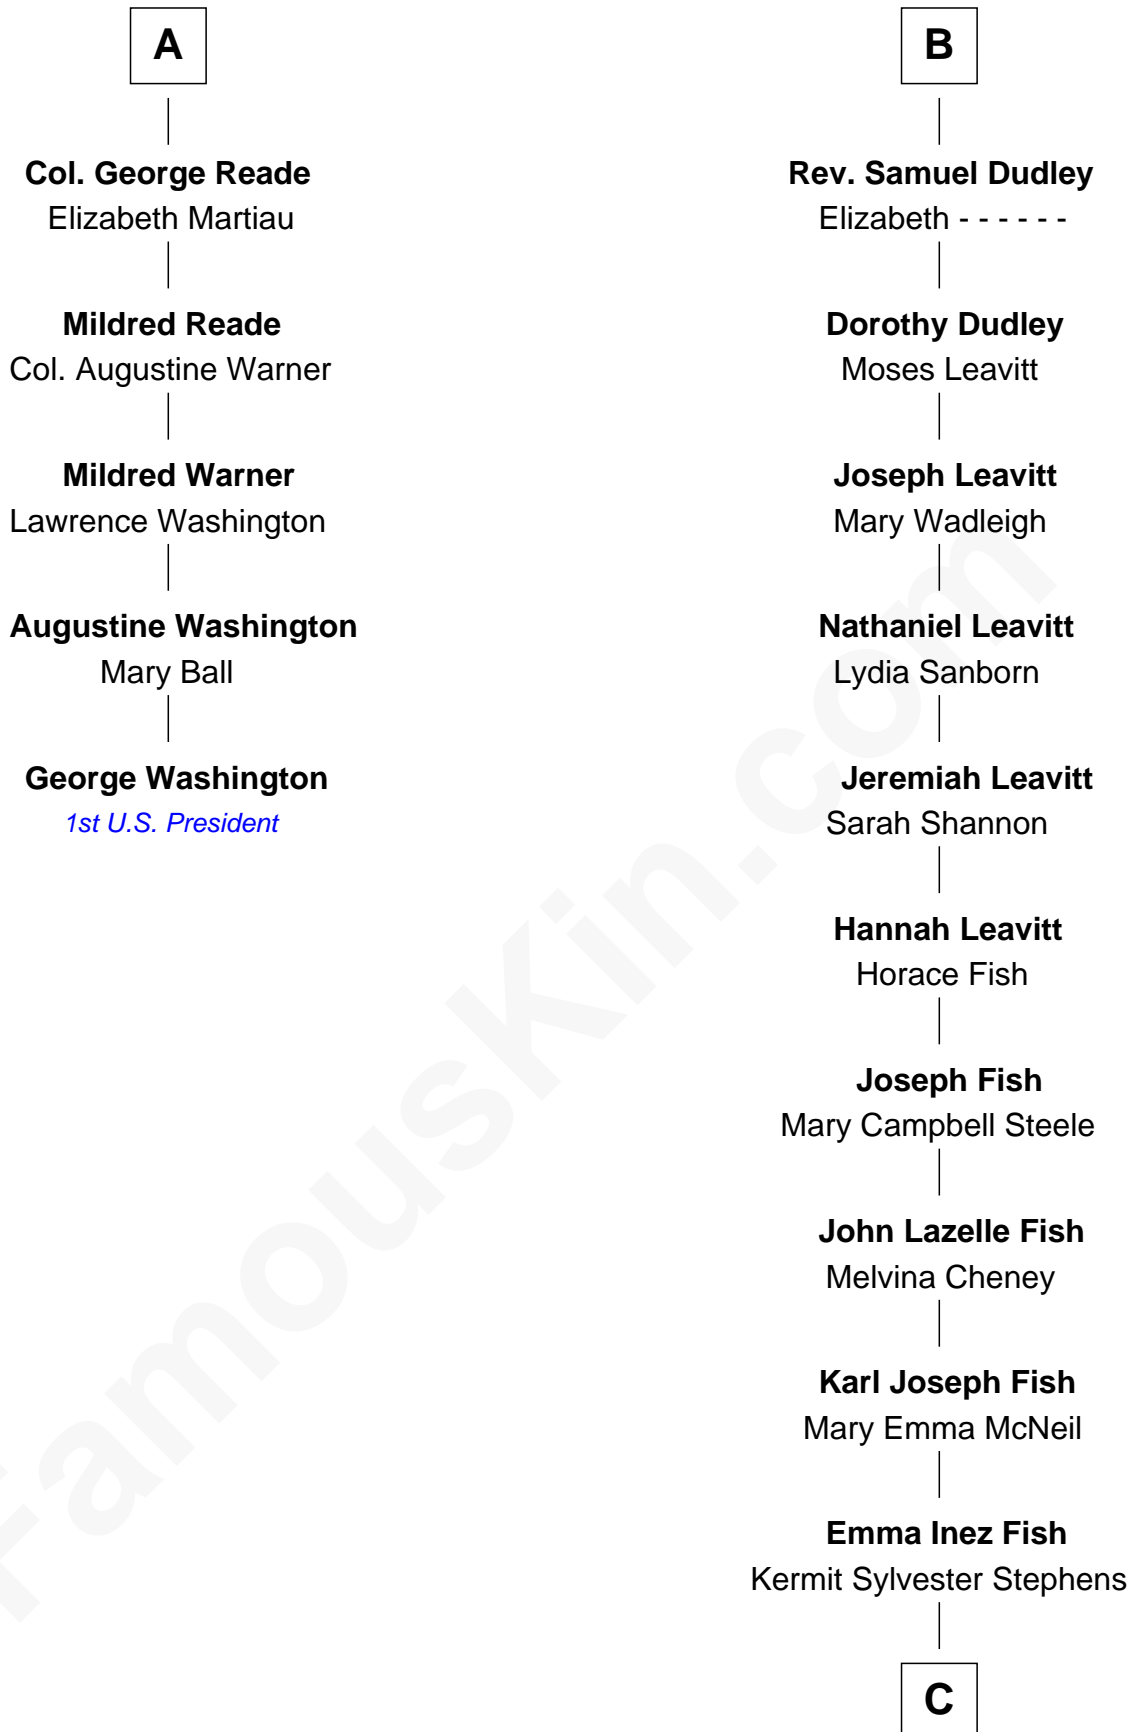

FamousKin.com

Relationship Chart of

George Washington

1st U.S. President

11th cousin 7 times removed of

Keri Russell
TV and Movie Actress

Sir Ralph Neville
Joan Beaufort

C

Stephanie Stephens

David Harold Russell

Keri Russell

TV and Movie Actress

FamousKin.com