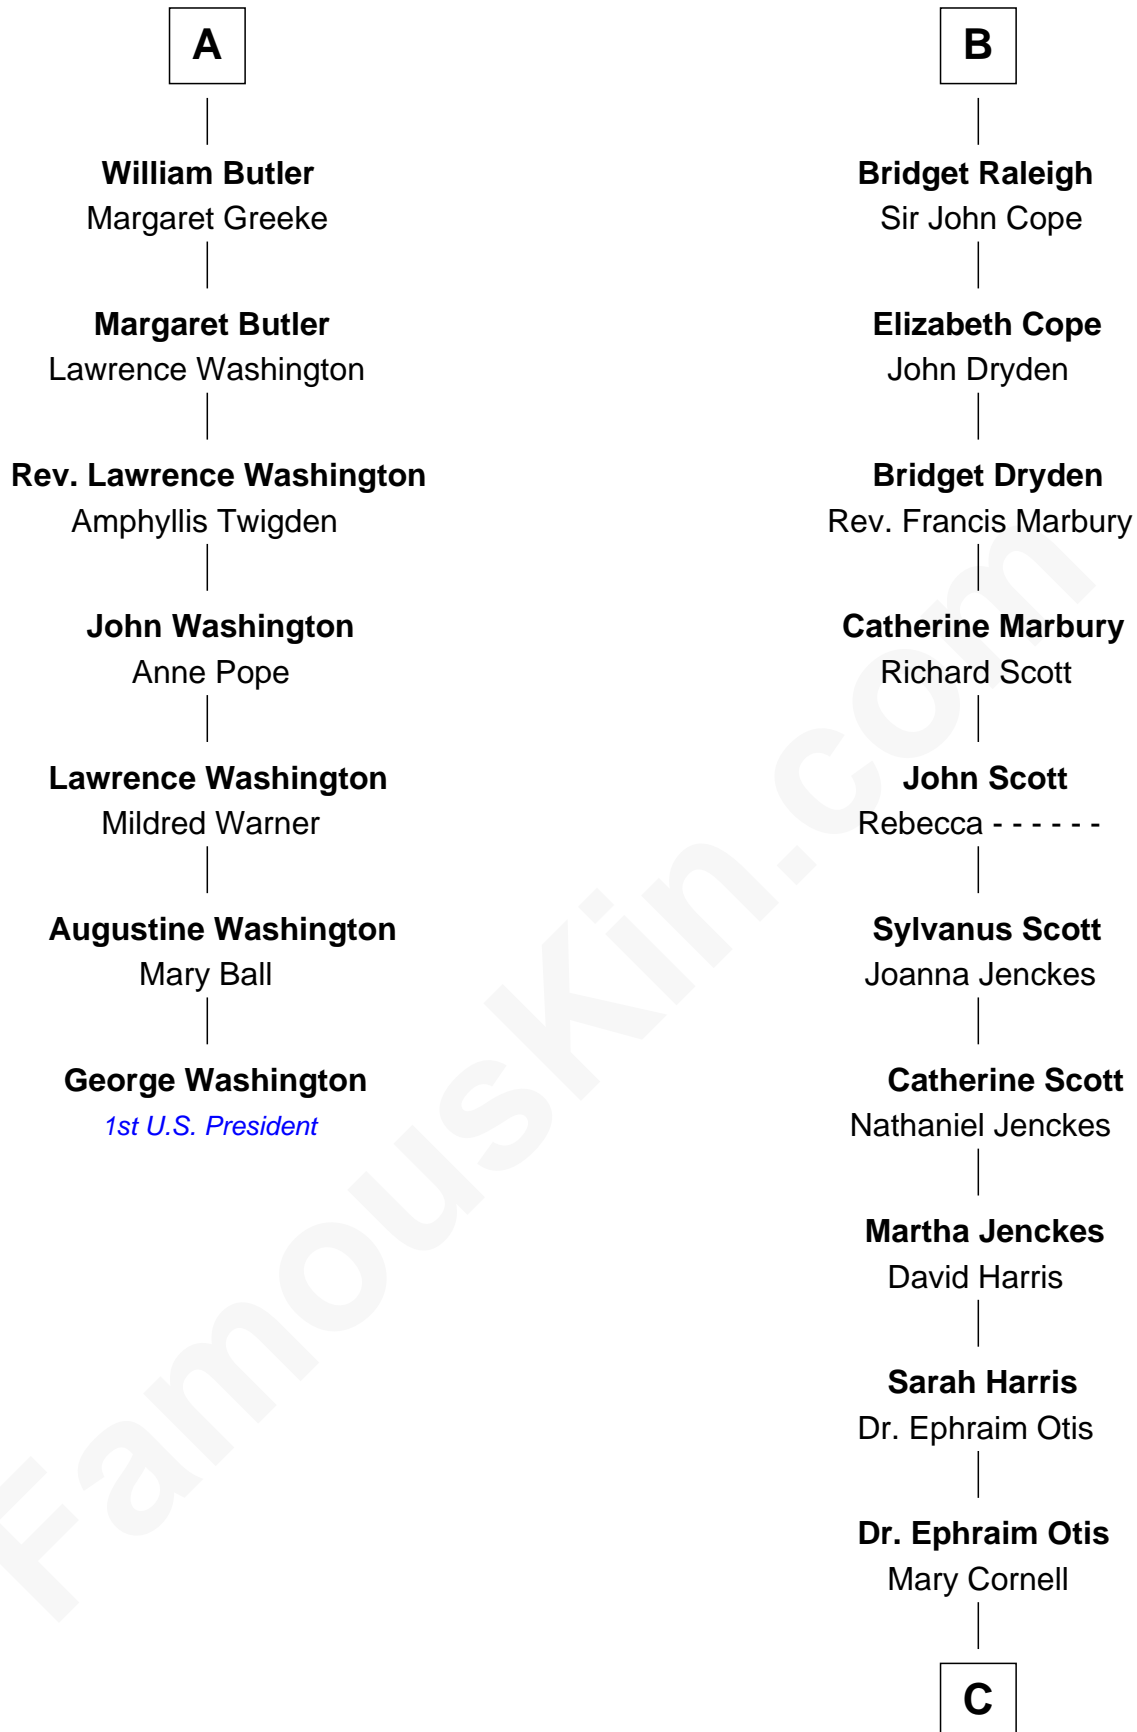

FamousKin.com

Relationship Chart of

George Washington

1st U.S. President

13th cousin 7 times removed of

Amelia Earhart
Aviation Pioneer

Edmund Fitzalan
Alice de Warenne

C

Isaac Otis

Caroline Abigail Curtis

Alfred Gideon Otis

Amelia Josephine Harres

Amelia Otis

Edwin Stanton Earhart

Amelia Earhart

Aviation Pioneer