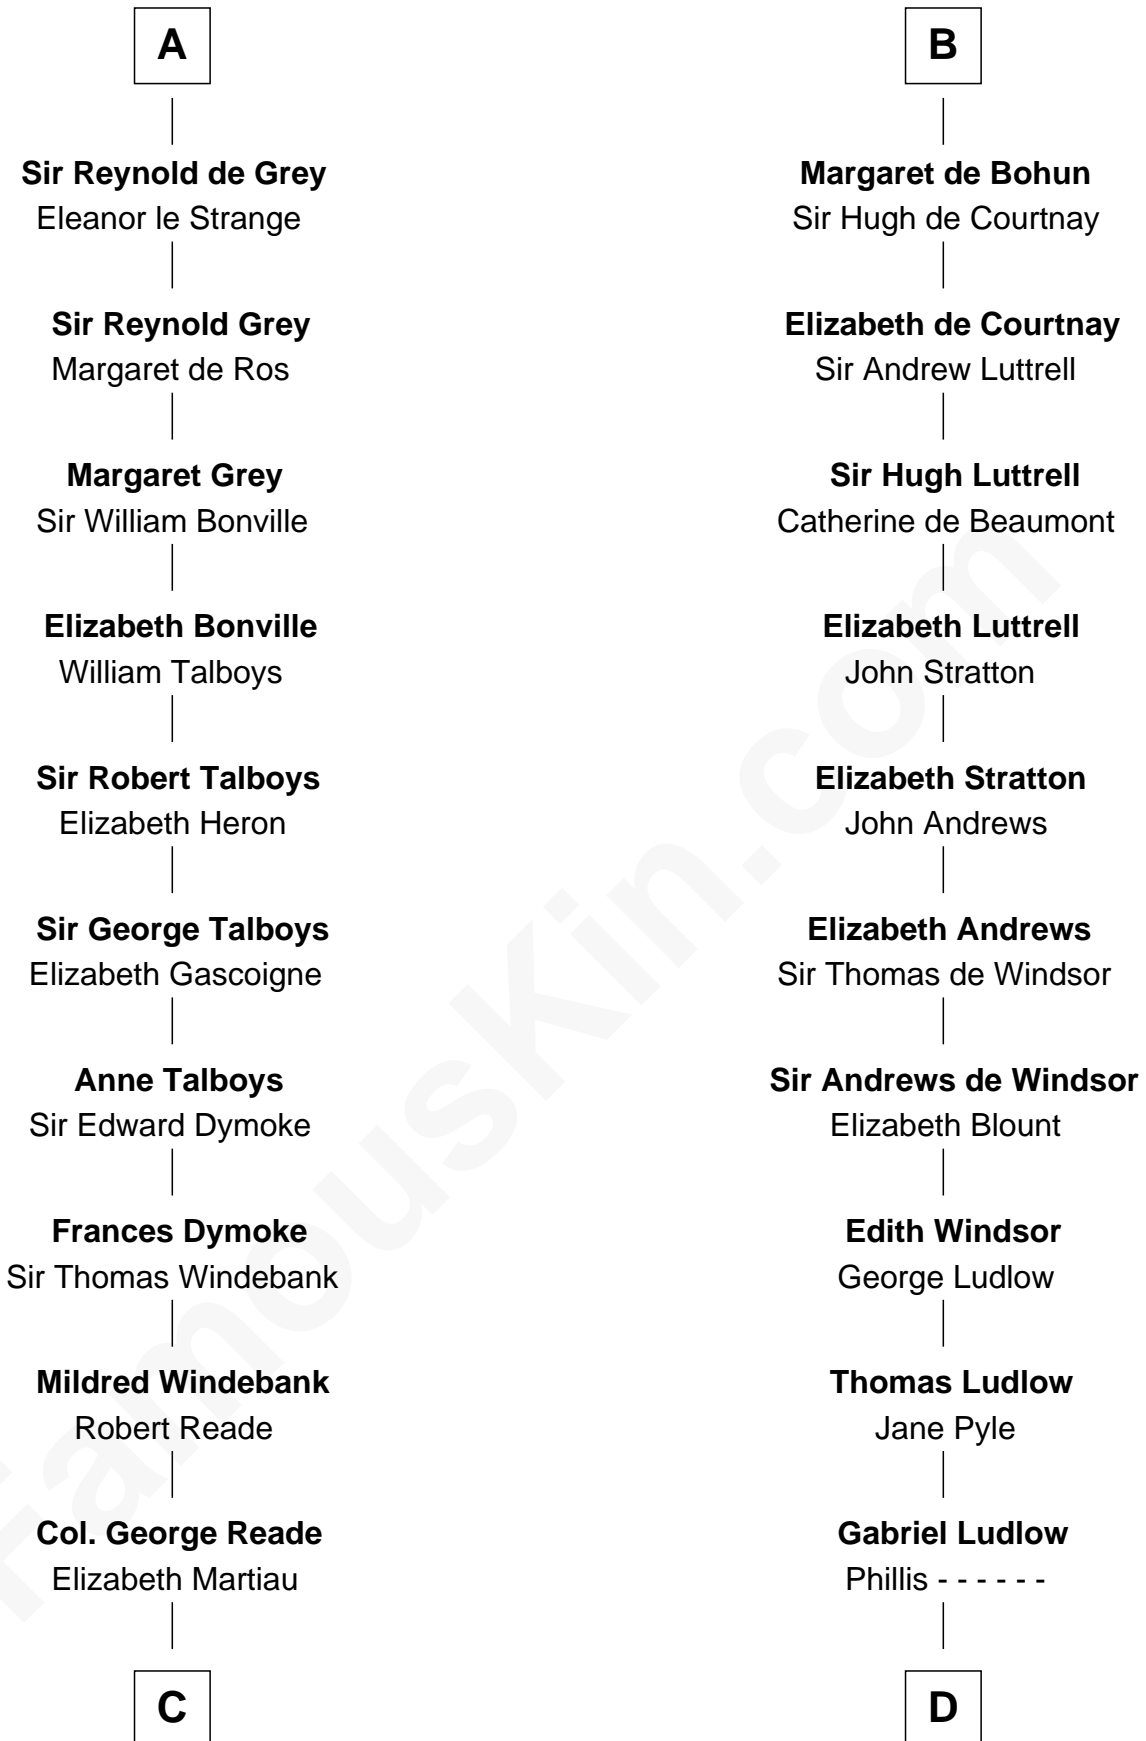

**FamousKin.com**  
**Relationship Chart of**  
**George Washington**  
*1st U.S. President*

20th cousin 1 time removed of  
**William Henry Harrison**  
*9th U.S. President*

**C**

**Mildred Reade**  
Col. Augustine Warner

**Mildred Warner**  
Lawrence Washington

**Augustine Washington**  
Mary Ball

**George Washington**  
*1st U.S. President*

**D**

**Sarah Ludlow**  
Col. John Carter

**Col. Robert Carter**  
Elizabeth Landon

**Anne Carter**  
Benjamin Harrison

**Benjamin Harrison**  
Elizabeth Bassett

**William Henry Harrison**  
*9th U.S. President*