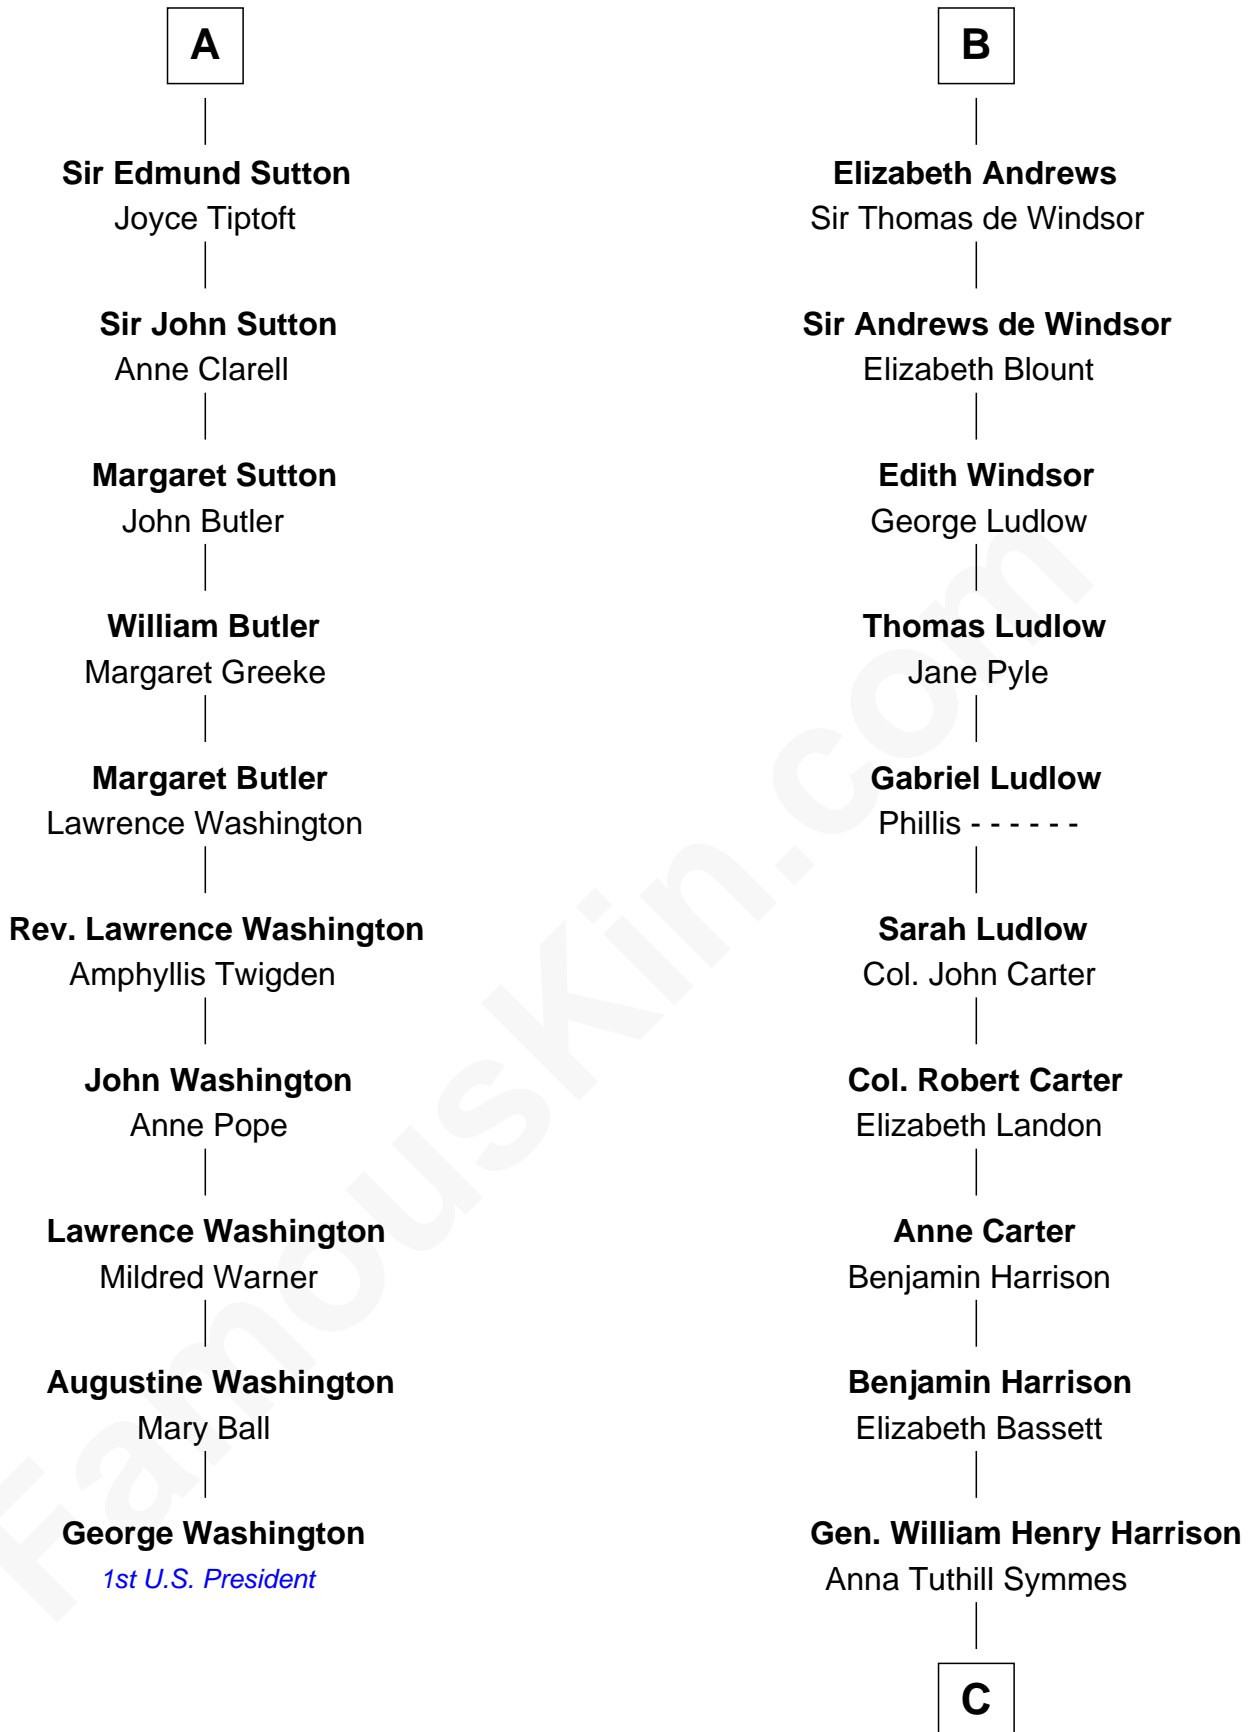

FamousKin.com
Relationship Chart of
George Washington
1st U.S. President

16th cousin 2 times removed of
Benjamin Harrison
23rd U.S. President

Sir Hugh le Despencer
 Aveline Basset

Sir Hugh le Despencer
 Isabella de Beauchamp

A

Eleanor le Despencer
 Sir Hugh de Courtenay

Sir Hugh de Courtenay
 Agnes de St. John

Sir Hugh de Courtenay
 Margaret de Bohun

Elizabeth de Courtenay
 Sir Andrew Luttrell

Sir Hugh Luttrell
 Catherine de Beaumont

Elizabeth Luttrell
 John Stratton

Elizabeth Stratton
 John Andrews

B

C

John Scott Harrison
Elizabeth Ramsey Irwin

Benjamin Harrison
23rd U.S. President

FamousKin.com