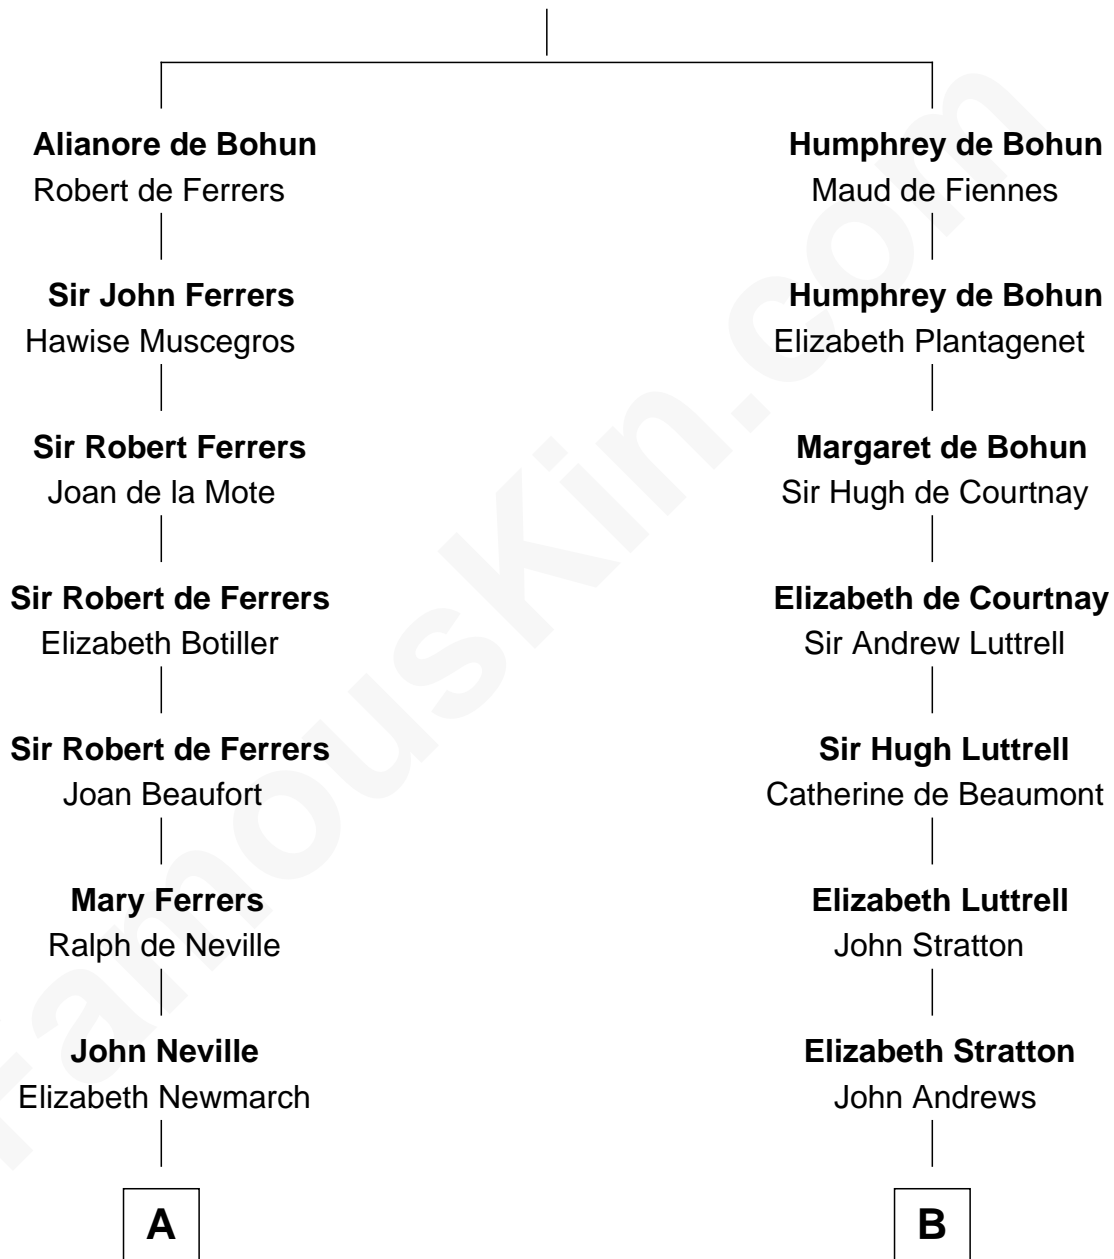

FamousKin.com
Relationship Chart of
George Washington
1st U.S. President

17th cousin 1 time removed of
Benjamin Harrison
23rd U.S. President

Sir Humphrey de Bohun
 Eleanor de Braiose

C

John Scott Harrison
Elizabeth Ramsey Irwin

Benjamin Harrison
23rd U.S. President

FamousKin.com