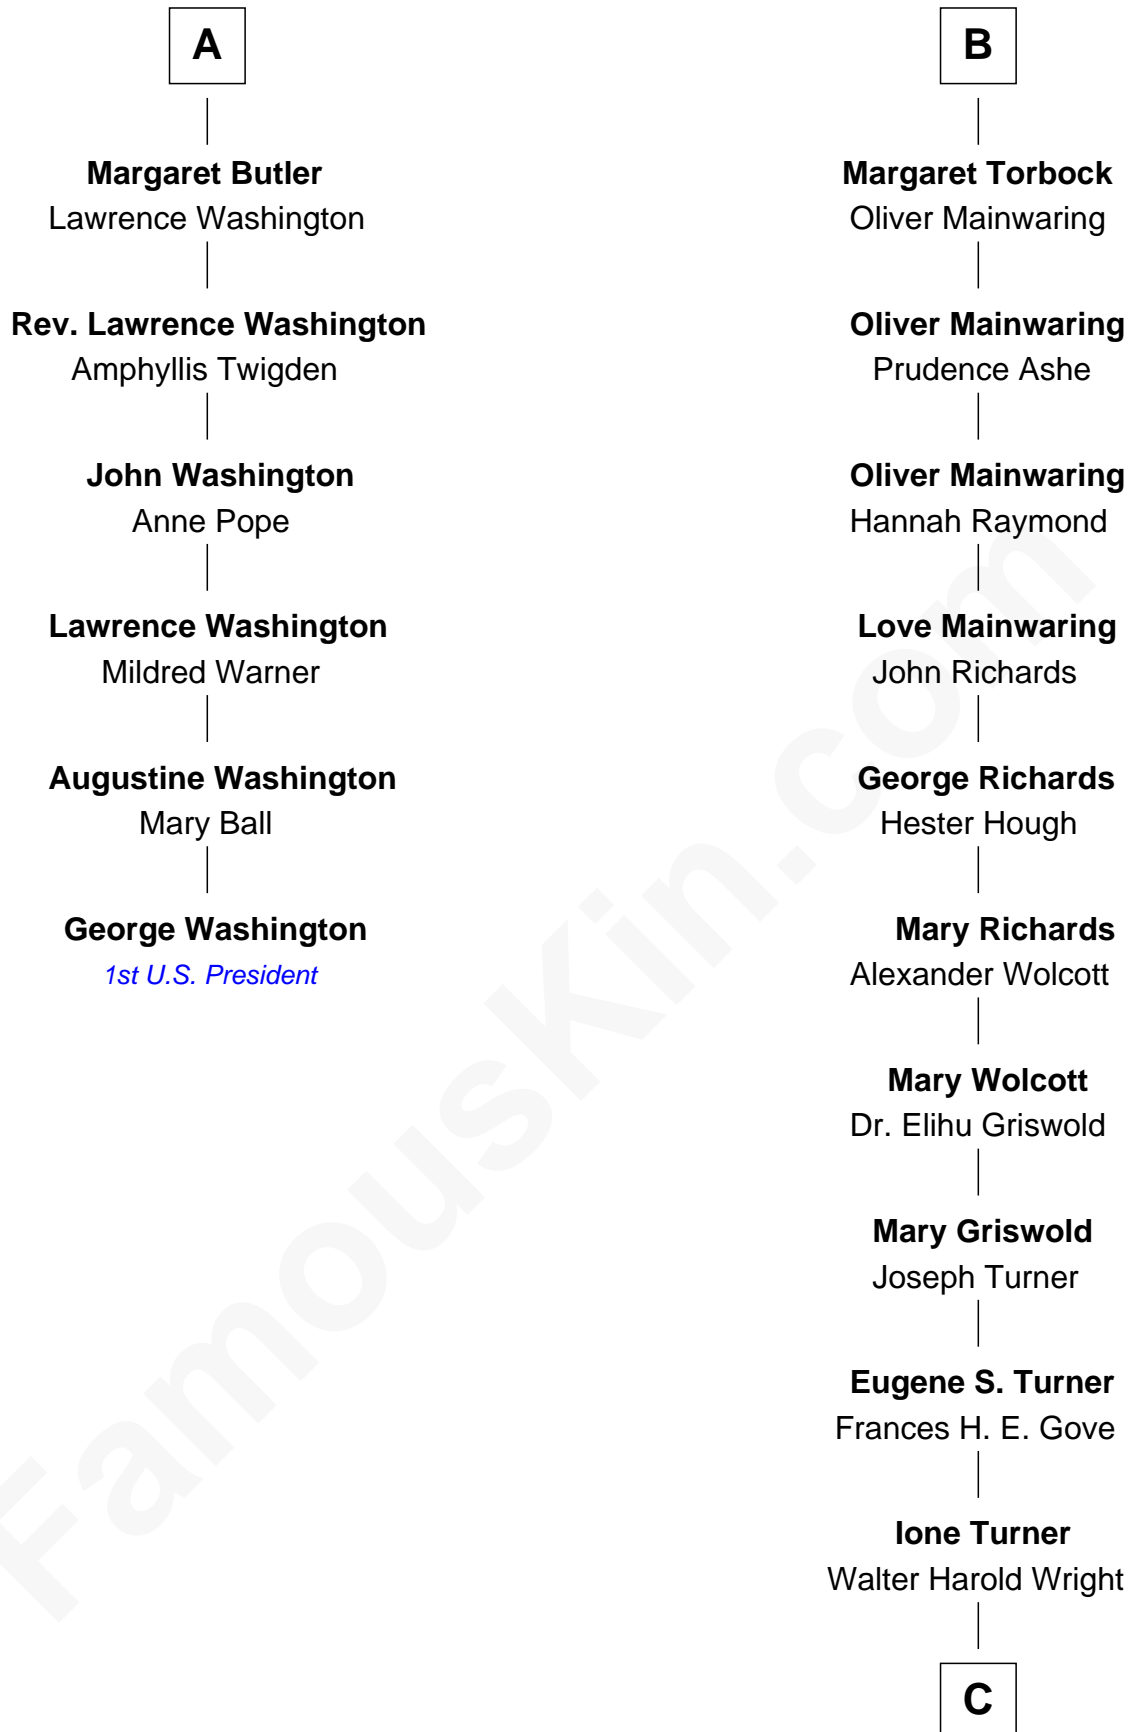

FamousKin.com

Relationship Chart of

George Washington

1st U.S. President

12th cousin 8 times removed of

Ed Helms

TV and Movie Actor

Richard Fitzalan
Eleanor Plantagenet

Alice Fitzalan
Sir Thomas de Holand

Eleanor Holand
Edward Cherleton

Joyce Cherleton
Sir John Tiptoft

Joyce Tiptoft
Sir Edmund Sutton

Sir John Sutton
Anne Clarell

Margaret Sutton
John Butler

William Butler
Margaret Greeke

A

Sir Richard Fitzalan
Elizabeth de Bohun

Elizabeth Fitzalan
Sir Robert Goushill

Joan Goushill
Sir Thomas Stanley

Sir John Stanley
Elizabeth Weever

Margery Stanley
Sir William Torbock

Thomas Torbock
Elizabeth Moore

William Torbock
Catherine Gerard

B

C

Inez Emeline Wright
George Pullen Jackson

Frances Helen Jackson
Fitzgerald Sale Parker

Pamela Ann Parker
John A. Helms

Ed Helms
TV and Movie Actor