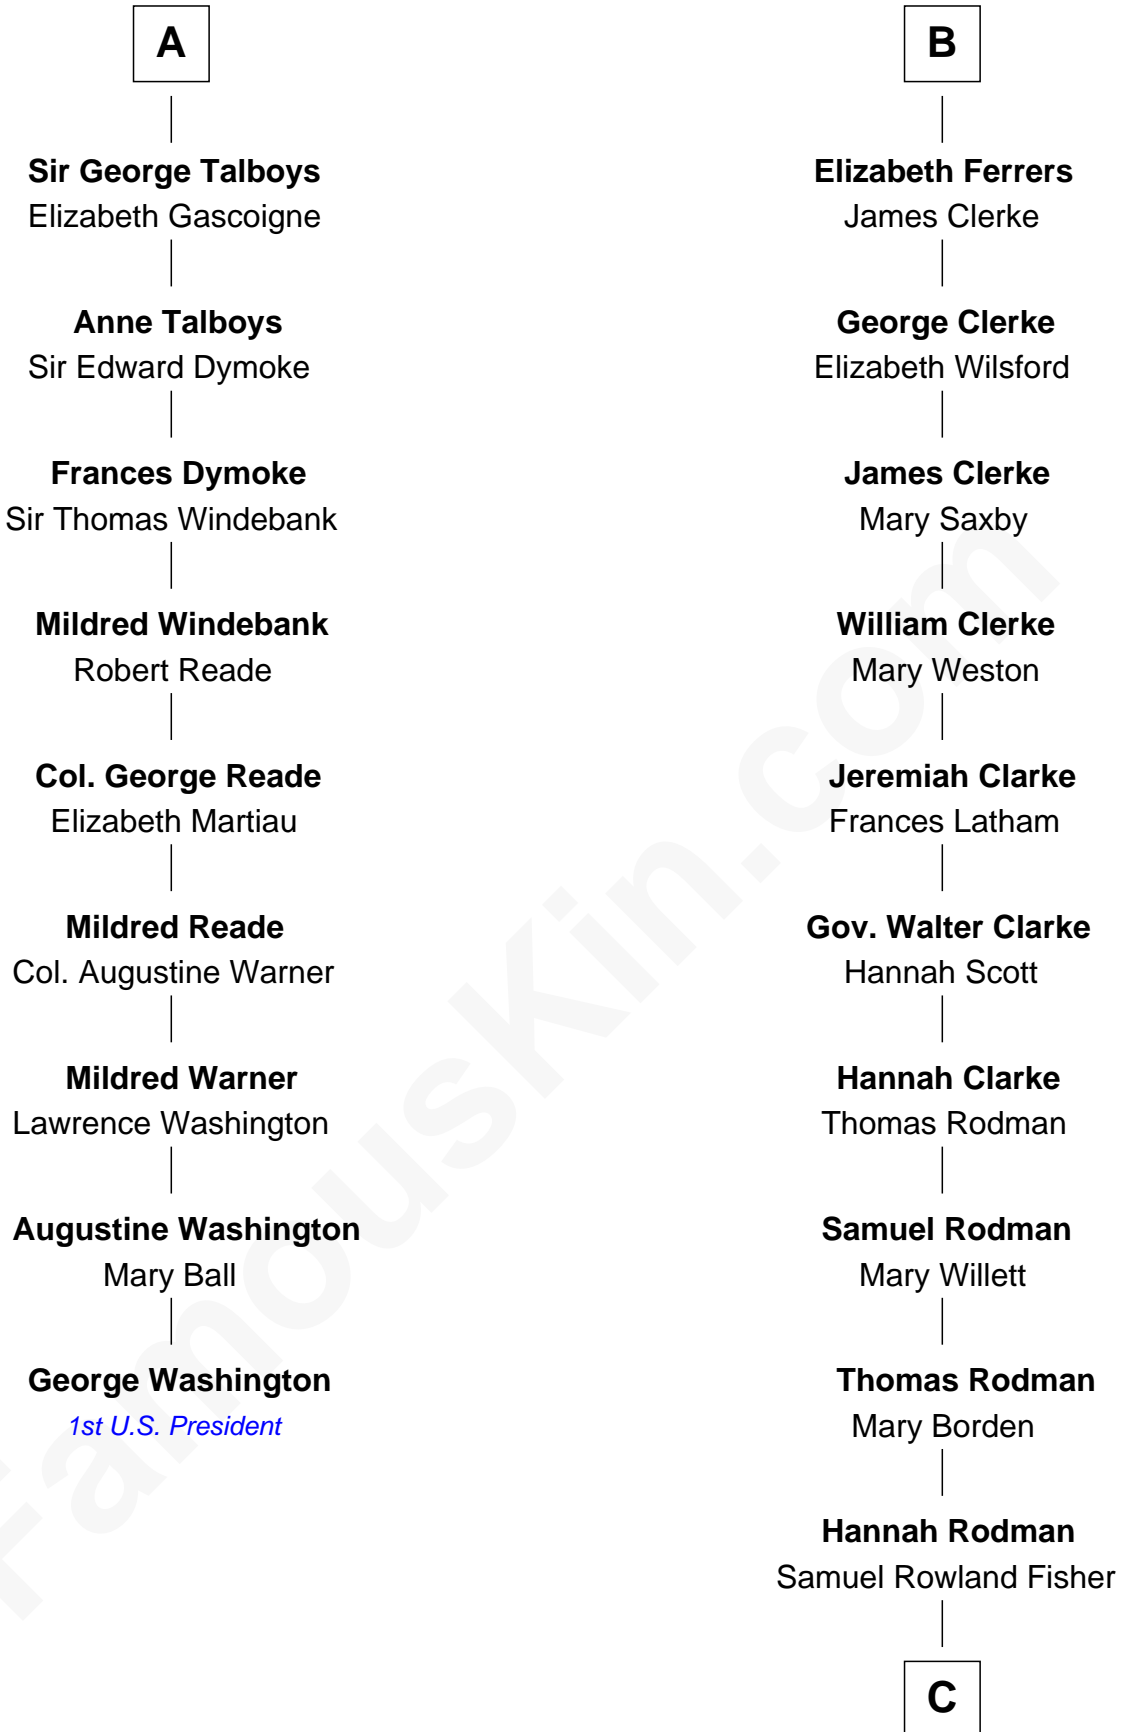

**FamousKin.com**  
**Relationship Chart of**  
**George Washington**  
*1st U.S. President*

15th cousin 3 times removed of

**Joseph Wharton**  
*Founder of the Wharton School of Business*

C

Deborah Fisher

William Wharton

Joseph Wharton

*Founder, Wharton School of Business*

FamousKin.com