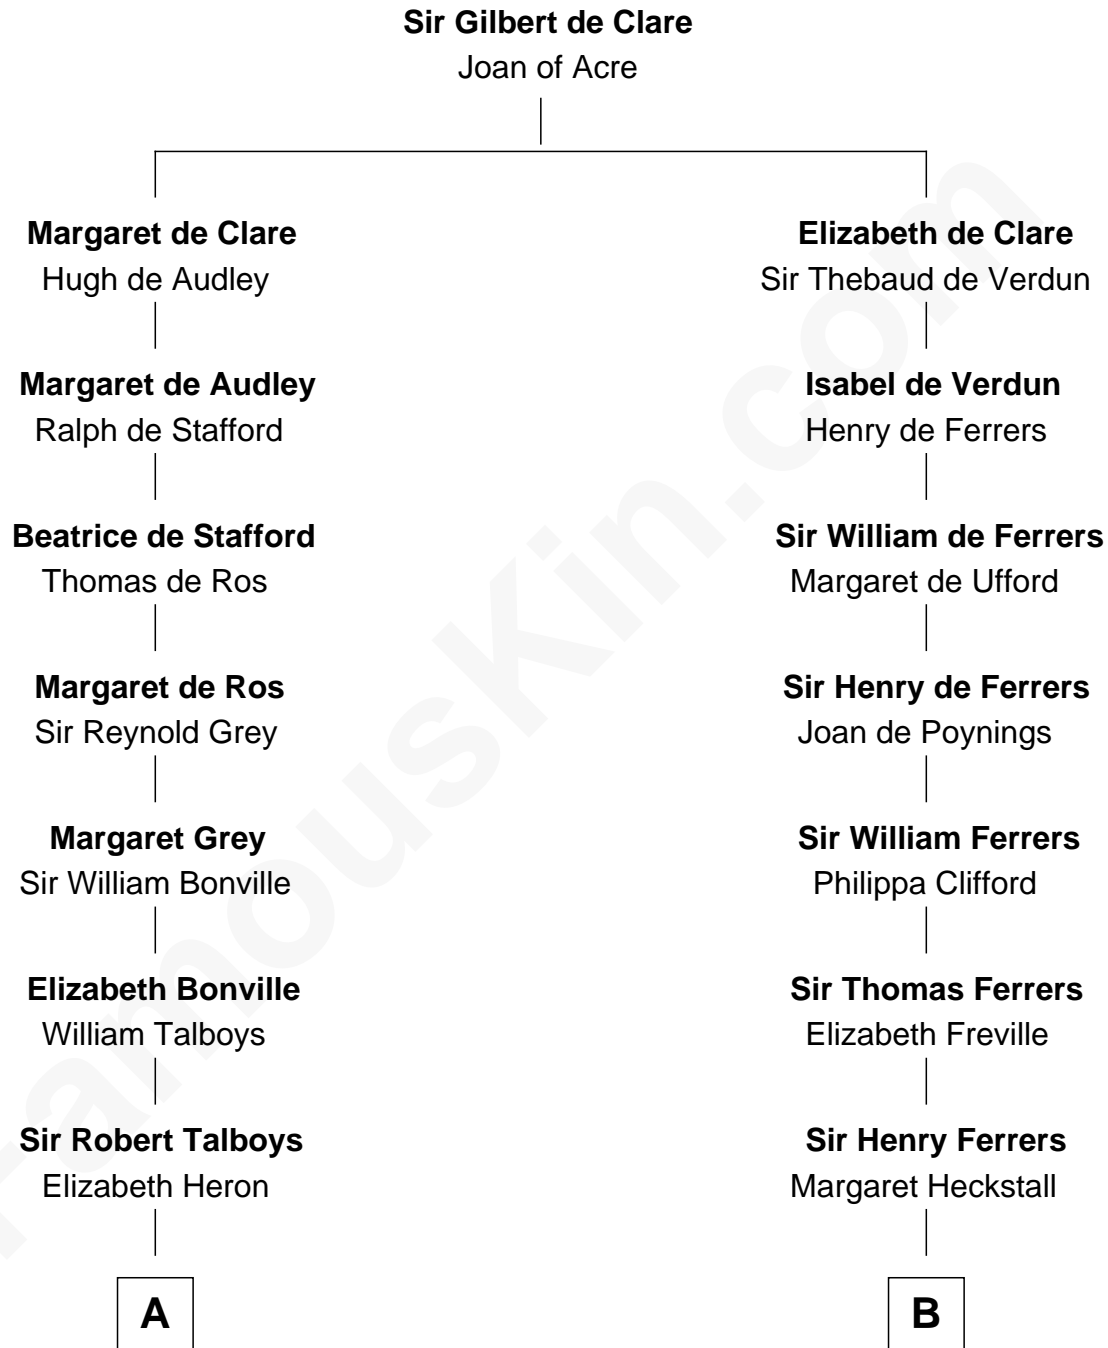

**FamousKin.com**  
**Relationship Chart of**  
**George Washington**  
*1st U.S. President*

15th cousin 3 times removed of

**Joseph Wharton**  
*Founder of the Wharton School of Business*

C

Deborah Fisher

William Wharton

Joseph Wharton

*Founder, Wharton School of Business*

FamousKin.com