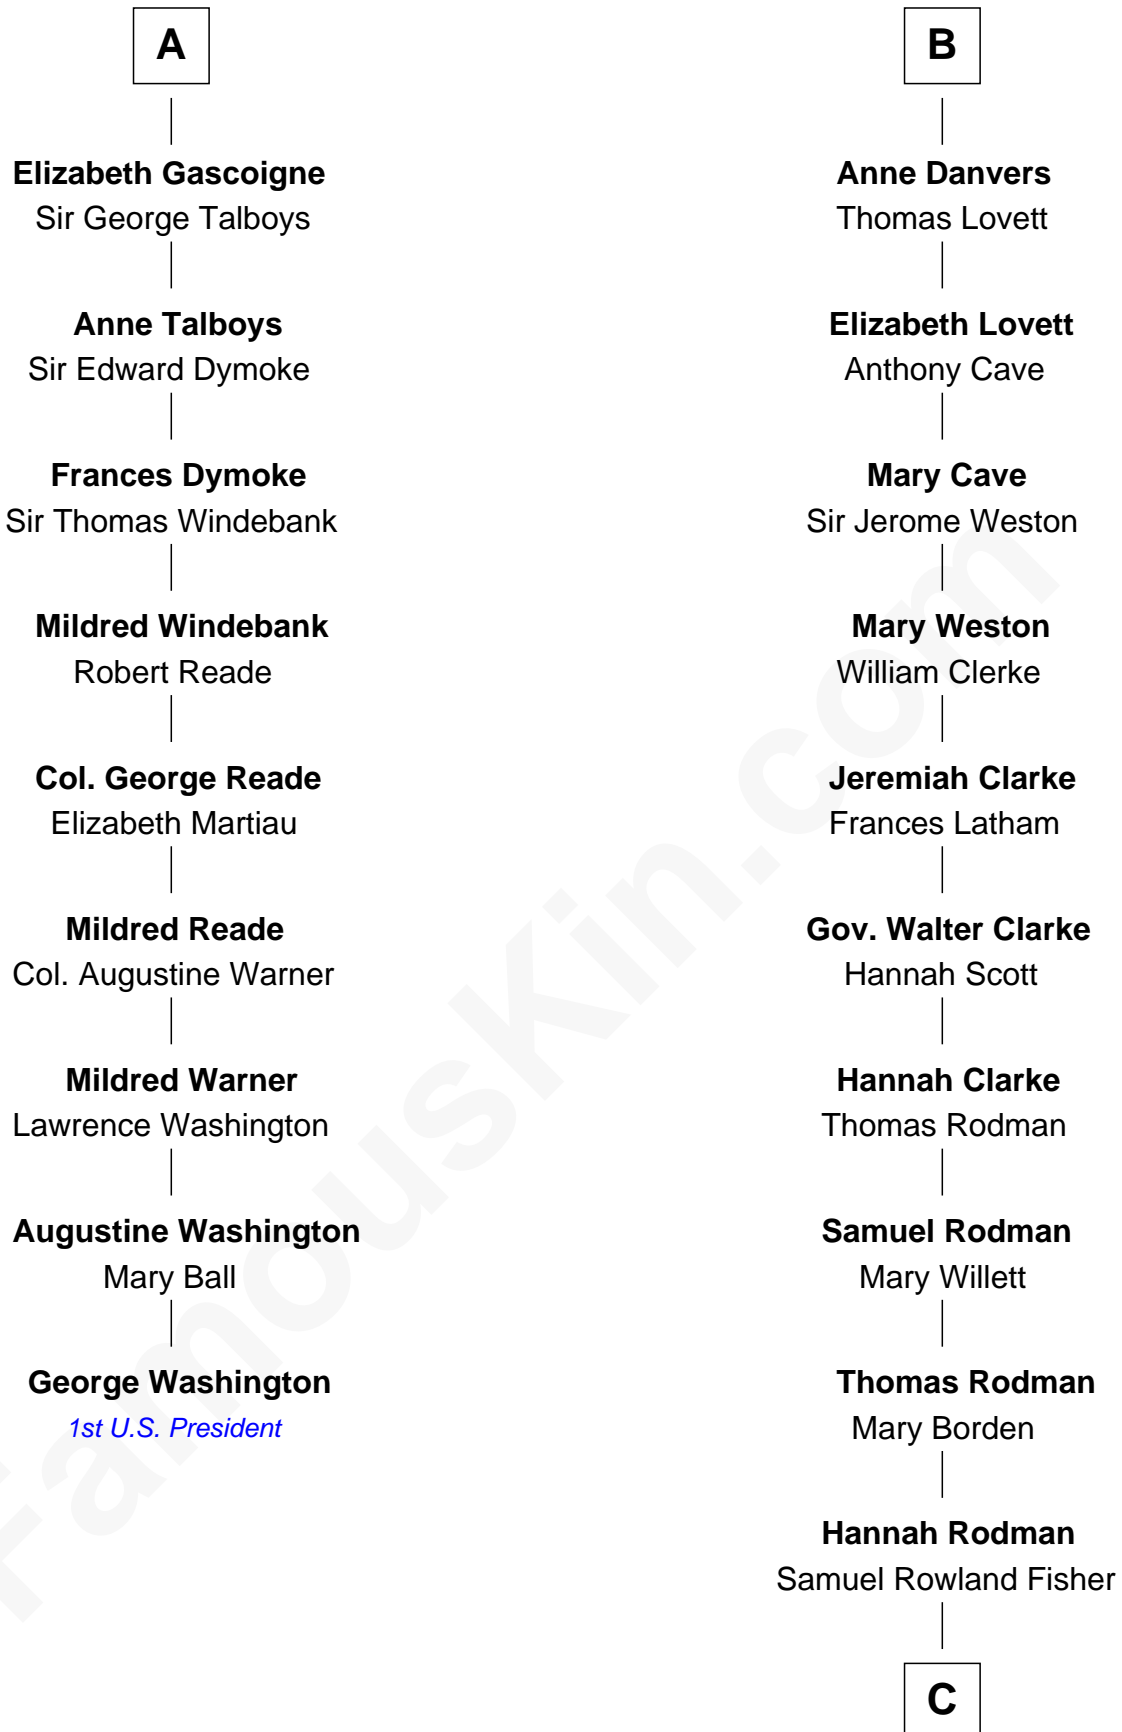

FamousKin.com
Relationship Chart of
George Washington
1st U.S. President

15th cousin 3 times removed of

Joseph Wharton
Founder of the Wharton School of Business

Sir William de Montagu
 Elizabeth de Montfort

William de Montagu
 Katherine de Grandison

Hawise de Montagu
 Sir Roger de Bavent

Philippa de Montagu
 Sir Roger de Mortimer

Joan de Bavent
 Sir John Dauntsey

Edmund Mortimer
 Philippa Plantagenet

John Dauntsey
 Elizabeth Beverley

Elizabeth Mortimer
 Sir Henry Percy

Joan Dauntsey
 Sir John Stradling

Sir Henry Percy
 Eleanor Neville

Edmund Stradling
 Elizabeth Arundell

Sir Henry Percy
 Eleanor Poynings

John Stradling
 Alice Langford

Margaret Percy
 Sir William Gascoigne

Anne Stradling
 Sir John Danvers

A

B

C

Deborah Fisher

William Wharton

Joseph Wharton

Founder, Wharton School of Business