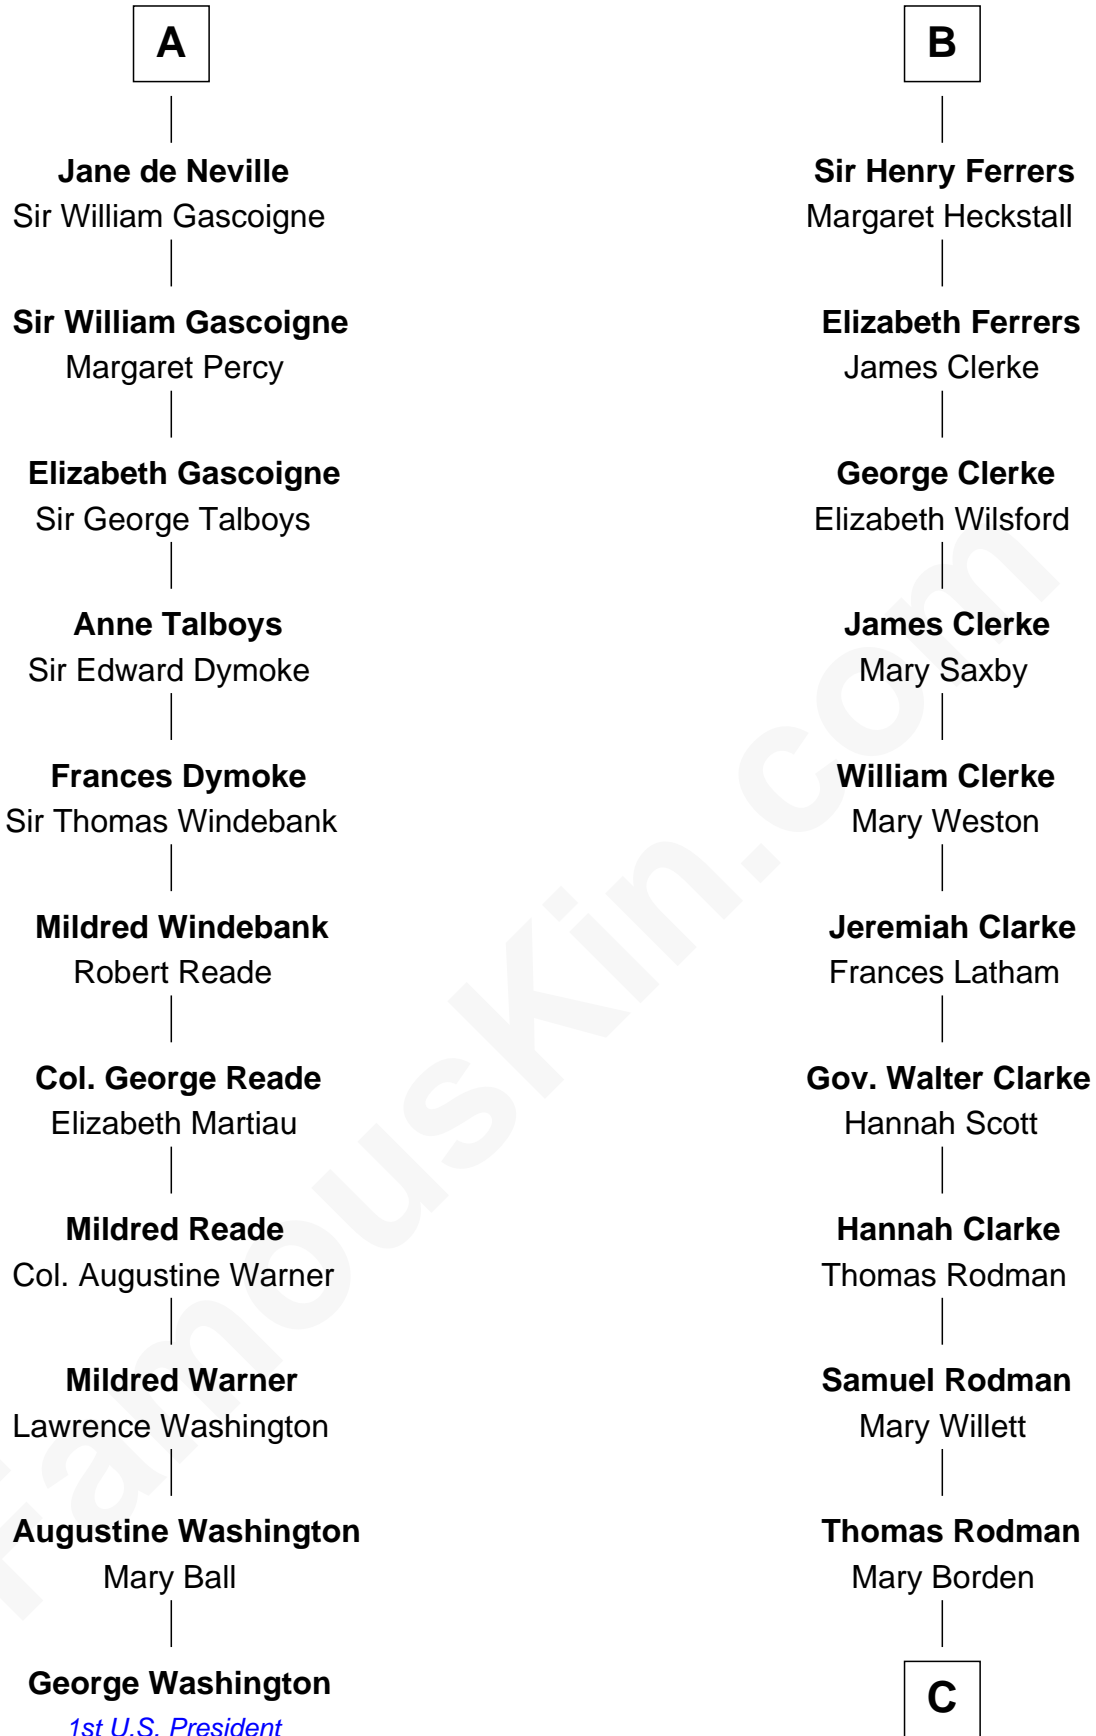

FamousKin.com
Relationship Chart of
George Washington
1st U.S. President

17th cousin 2 times removed of

Joseph Wharton
Founder of the Wharton School of Business

Sir Humphrey de Bohun
 Eleanor de Braiose

Alianore de Bohun
 Robert de Ferrers

Sir Thomas Ferrers
 Elizabeth Freville

B

C

Hannah Rodman
Samuel Rowland Fisher

Deborah Fisher
William Wharton

Joseph Wharton
Founder, Wharton School of Business

FamousKin.com