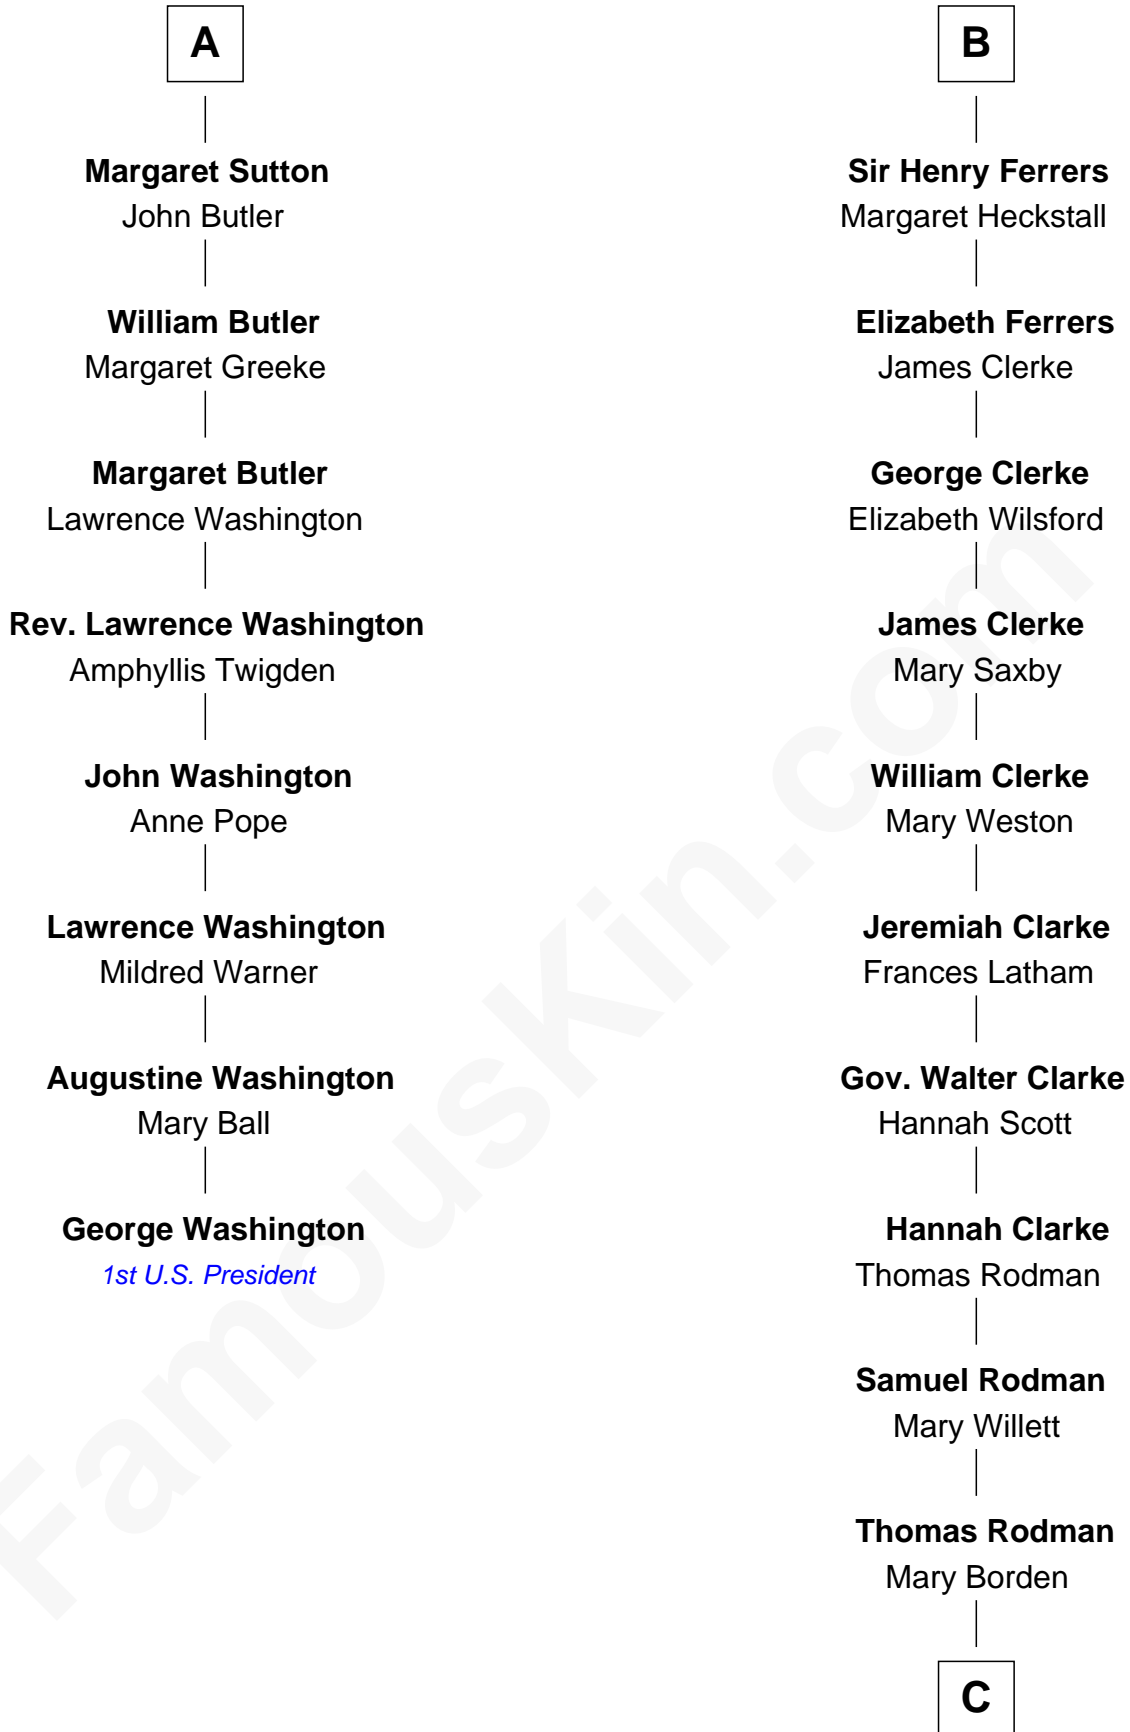

FamousKin.com
Relationship Chart of
George Washington
1st U.S. President

14th cousin 5 times removed of

Joseph Wharton
Founder of the Wharton School of Business

C

Hannah Rodman
Samuel Rowland Fisher

Deborah Fisher
William Wharton

Joseph Wharton
Founder, Wharton School of Business

FamousKin.com