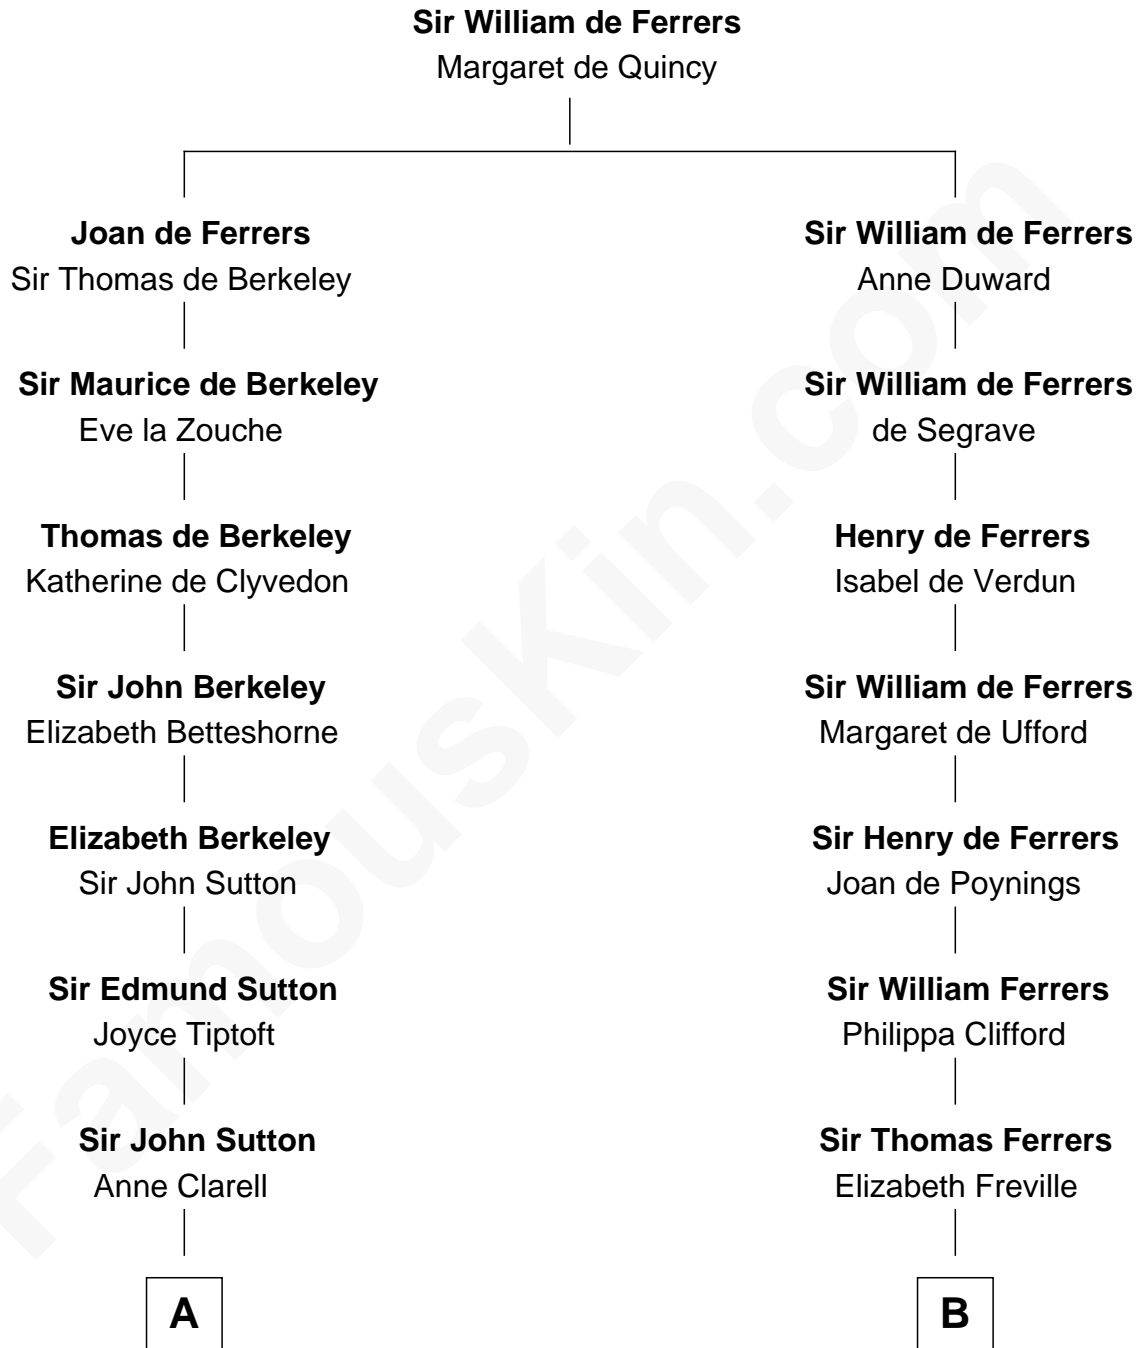

FamousKin.com
Relationship Chart of
George Washington
1st U.S. President

14th cousin 5 times removed of

Joseph Wharton
Founder of the Wharton School of Business

C

Hannah Rodman
Samuel Rowland Fisher

Deborah Fisher
William Wharton

Joseph Wharton
Founder, Wharton School of Business

FamousKin.com