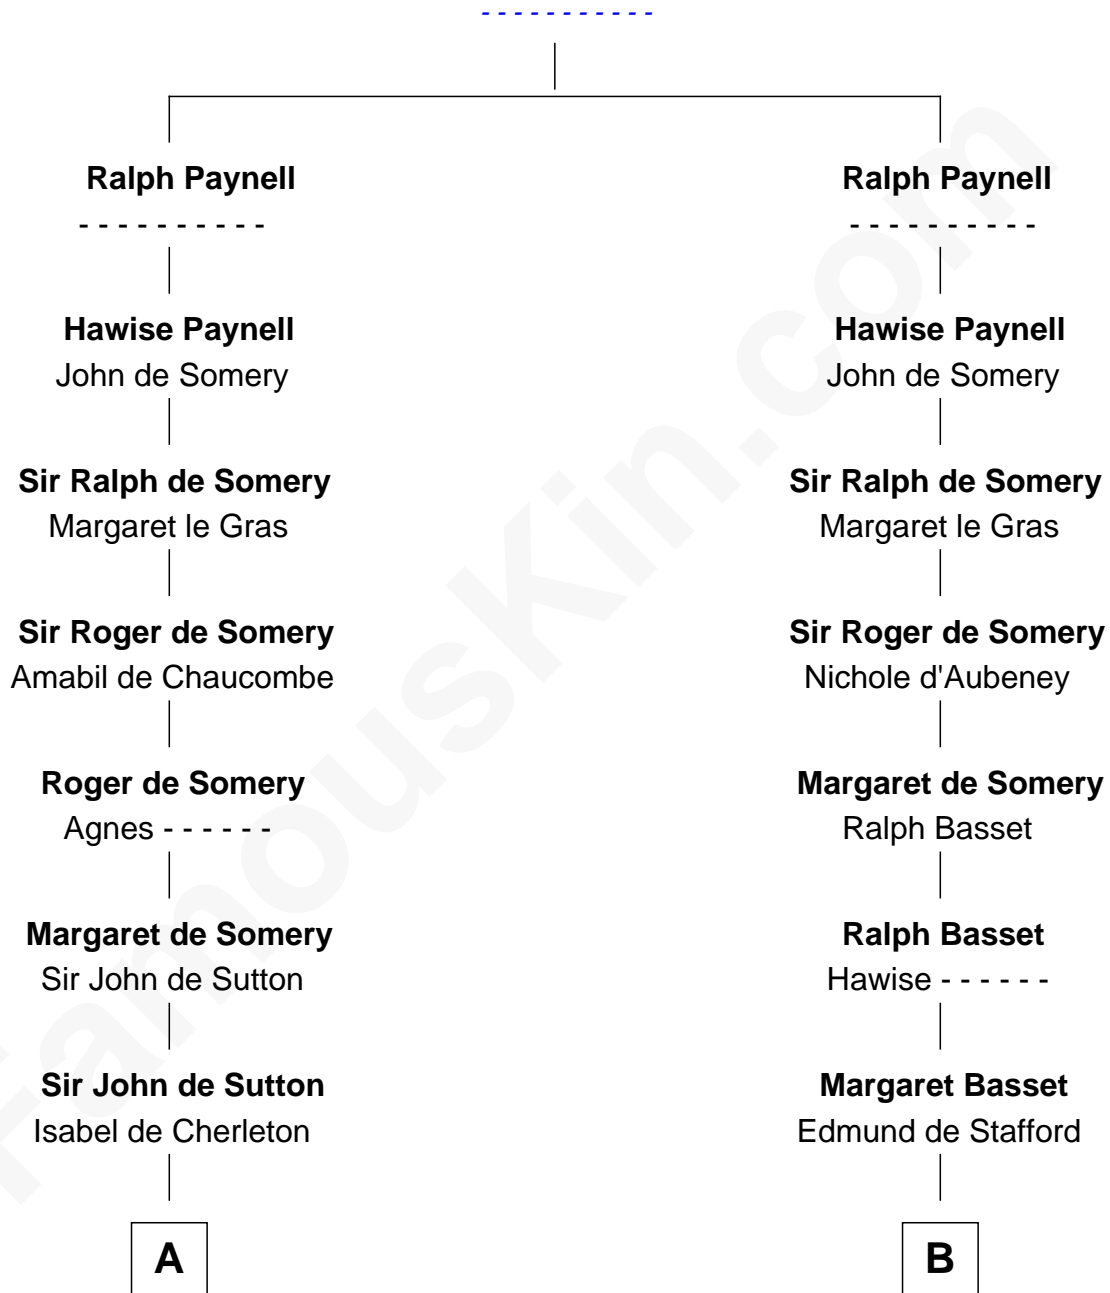

FamousKin.com
Relationship Chart of
George Washington
1st U.S. President

20th cousin 1 time removed of
Benjamin Harrison V
Signer of the Declaration of Independence

Fulk Paynel

C

John Washington

Anne Pope

Lawrence Washington

Mildred Warner

Augustine Washington

Mary Ball

George Washington

1st U.S. President

D

Benjamin Harrison

Mary - - - - -