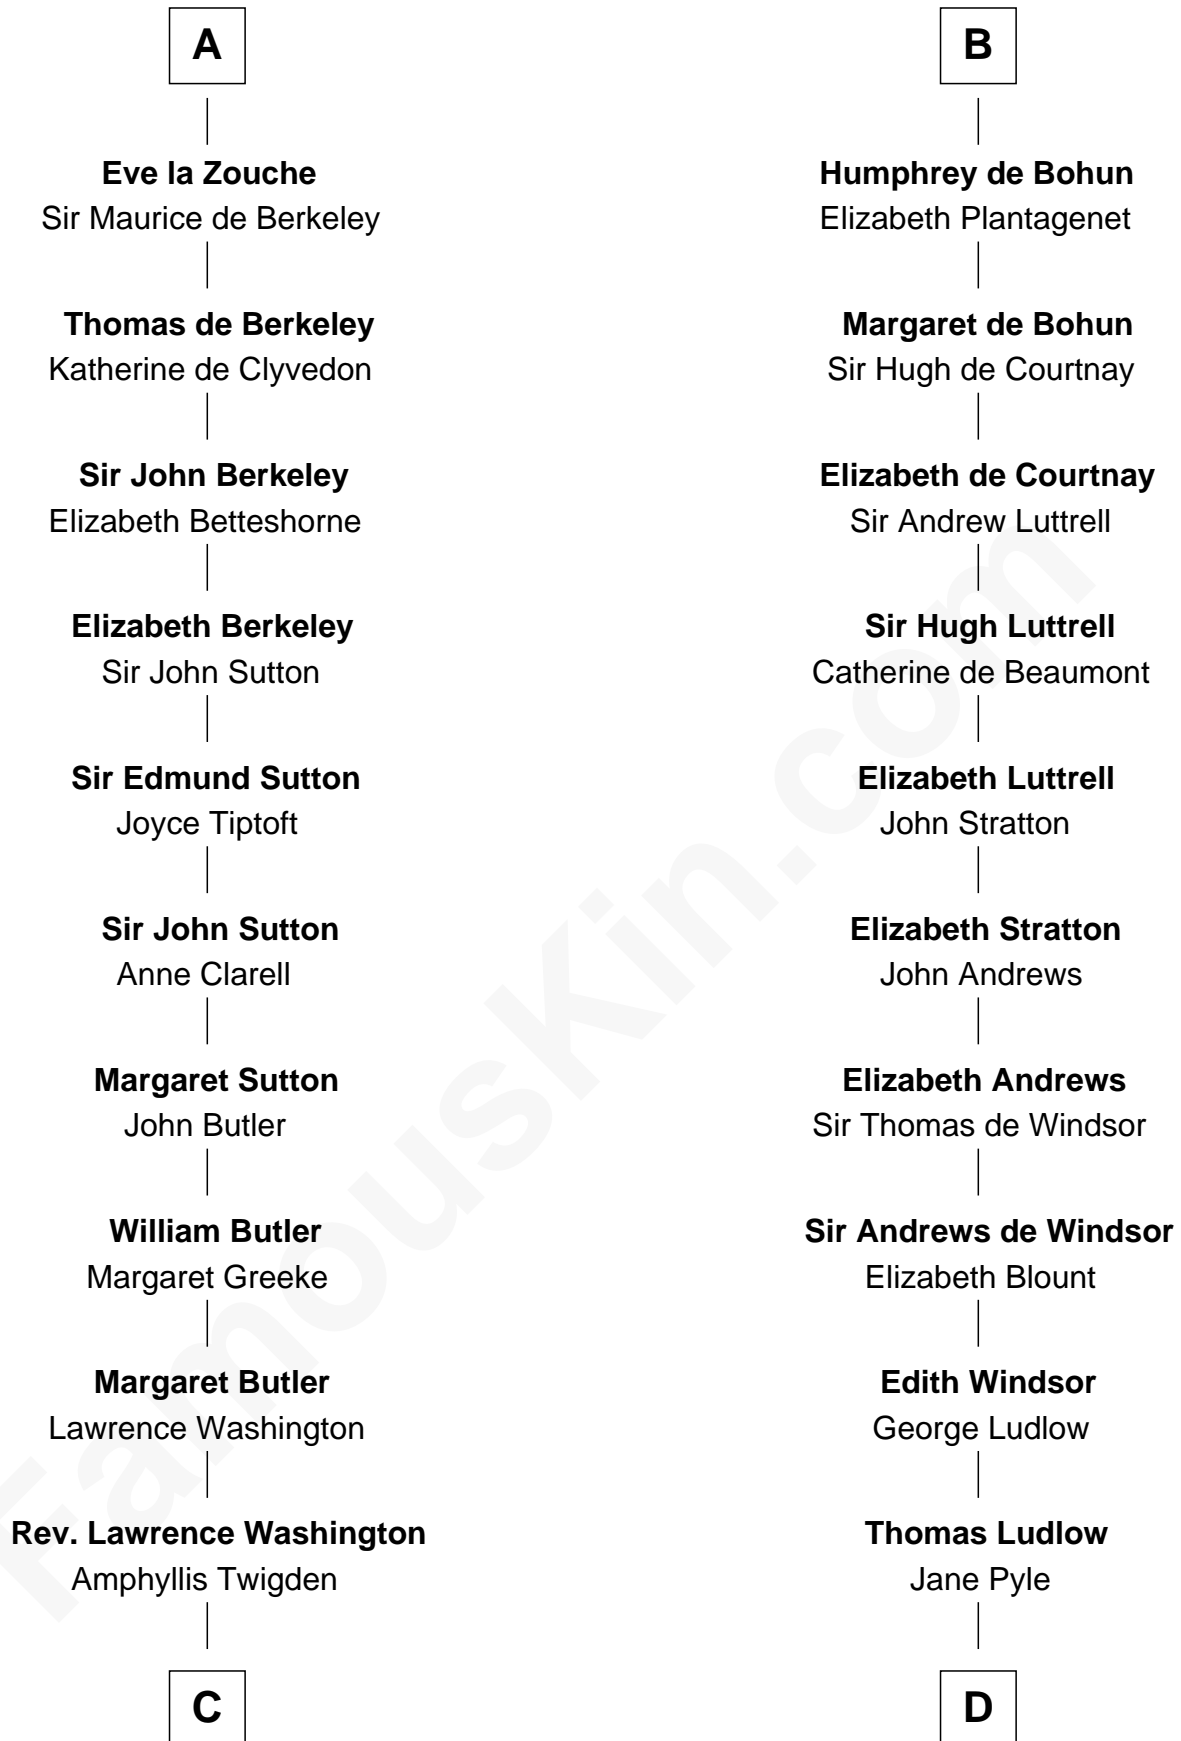

FamousKin.com
Relationship Chart of
George Washington
1st U.S. President

20th cousin 1 time removed of
Benjamin Harrison V
Signer of the Declaration of Independence

C

John Washington

Anne Pope

Lawrence Washington

Mildred Warner

Augustine Washington

Mary Ball

George Washington

1st U.S. President

D

Gabriel Ludlow

Phillis - - - - -