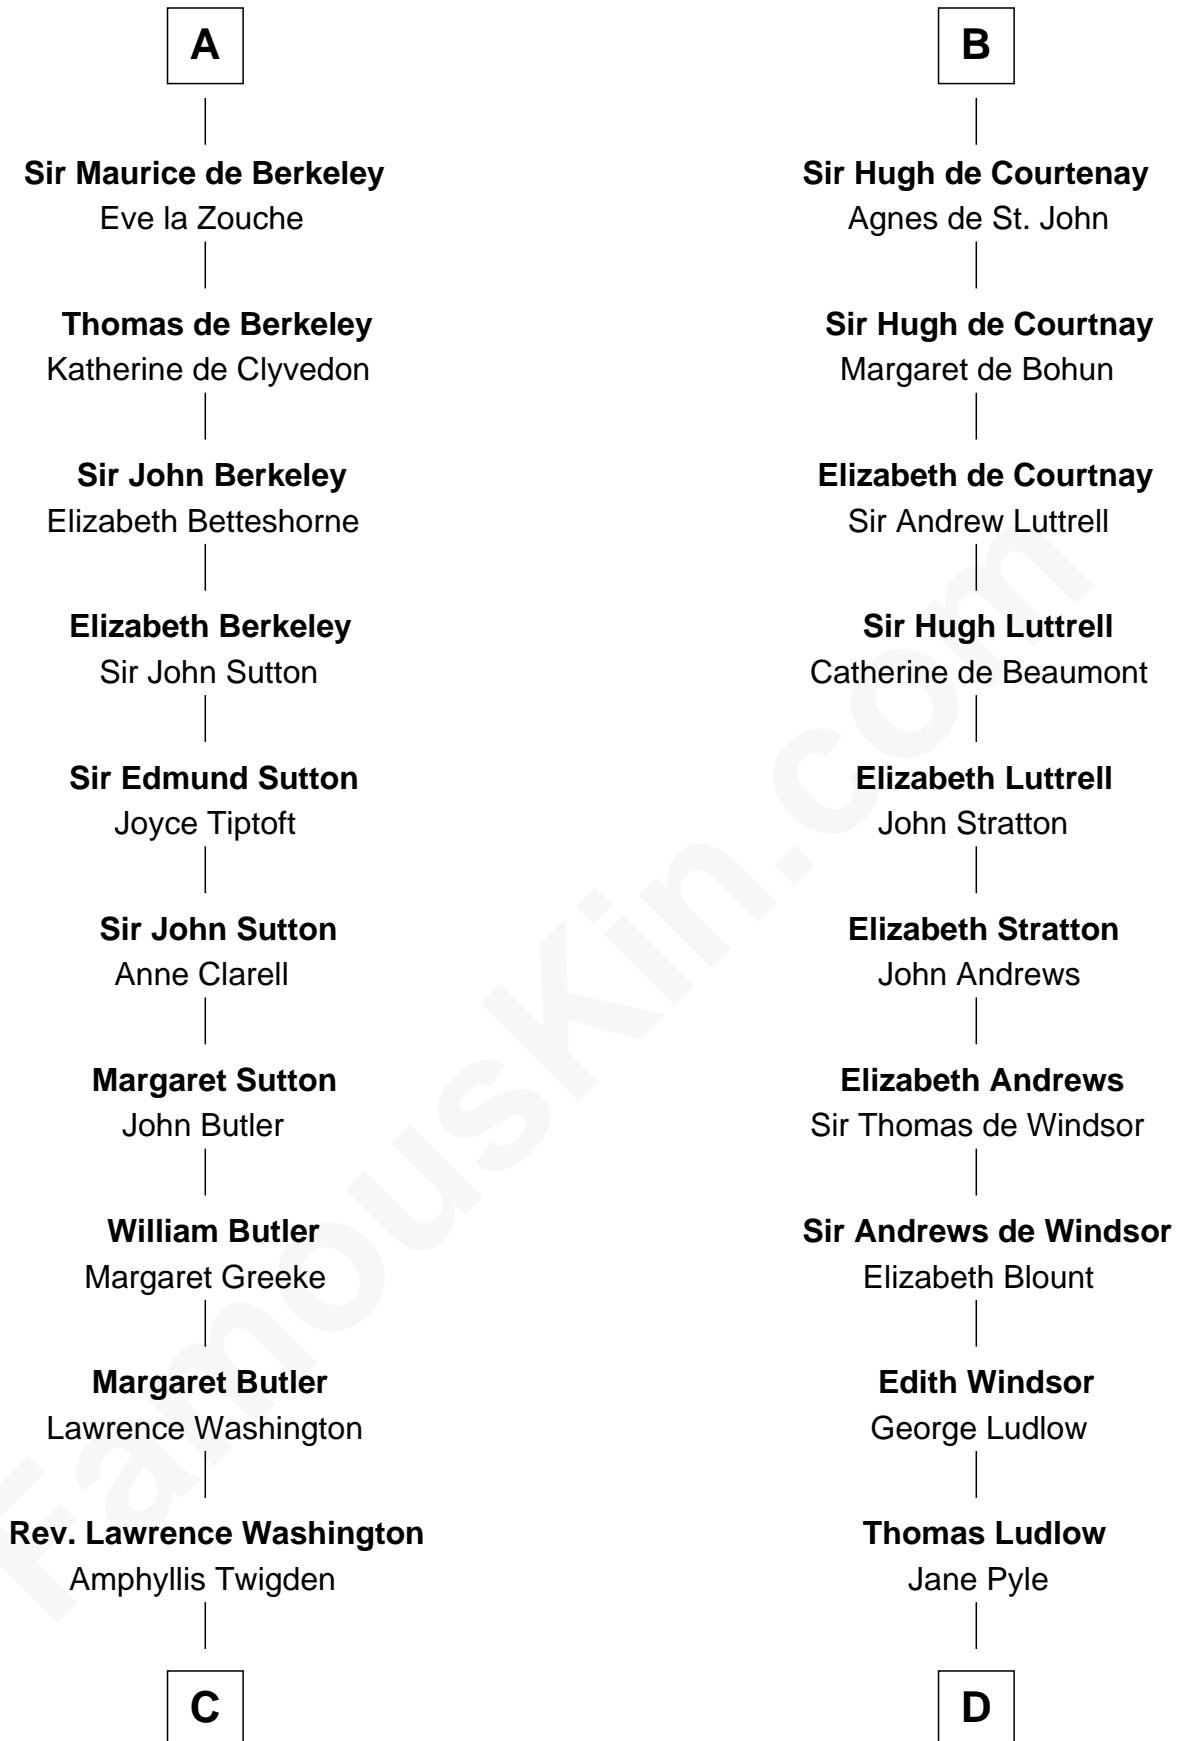

**FamousKin.com**  
**Relationship Chart of**  
**George Washington**  
*1st U.S. President*

20th cousin 1 time removed of  
**Benjamin Harrison V**  
*Signer of the Declaration of Independence*

**C**

**John Washington**

Anne Pope

**Lawrence Washington**

Mildred Warner

**Augustine Washington**

Mary Ball

**George Washington**

*1st U.S. President*

**D**