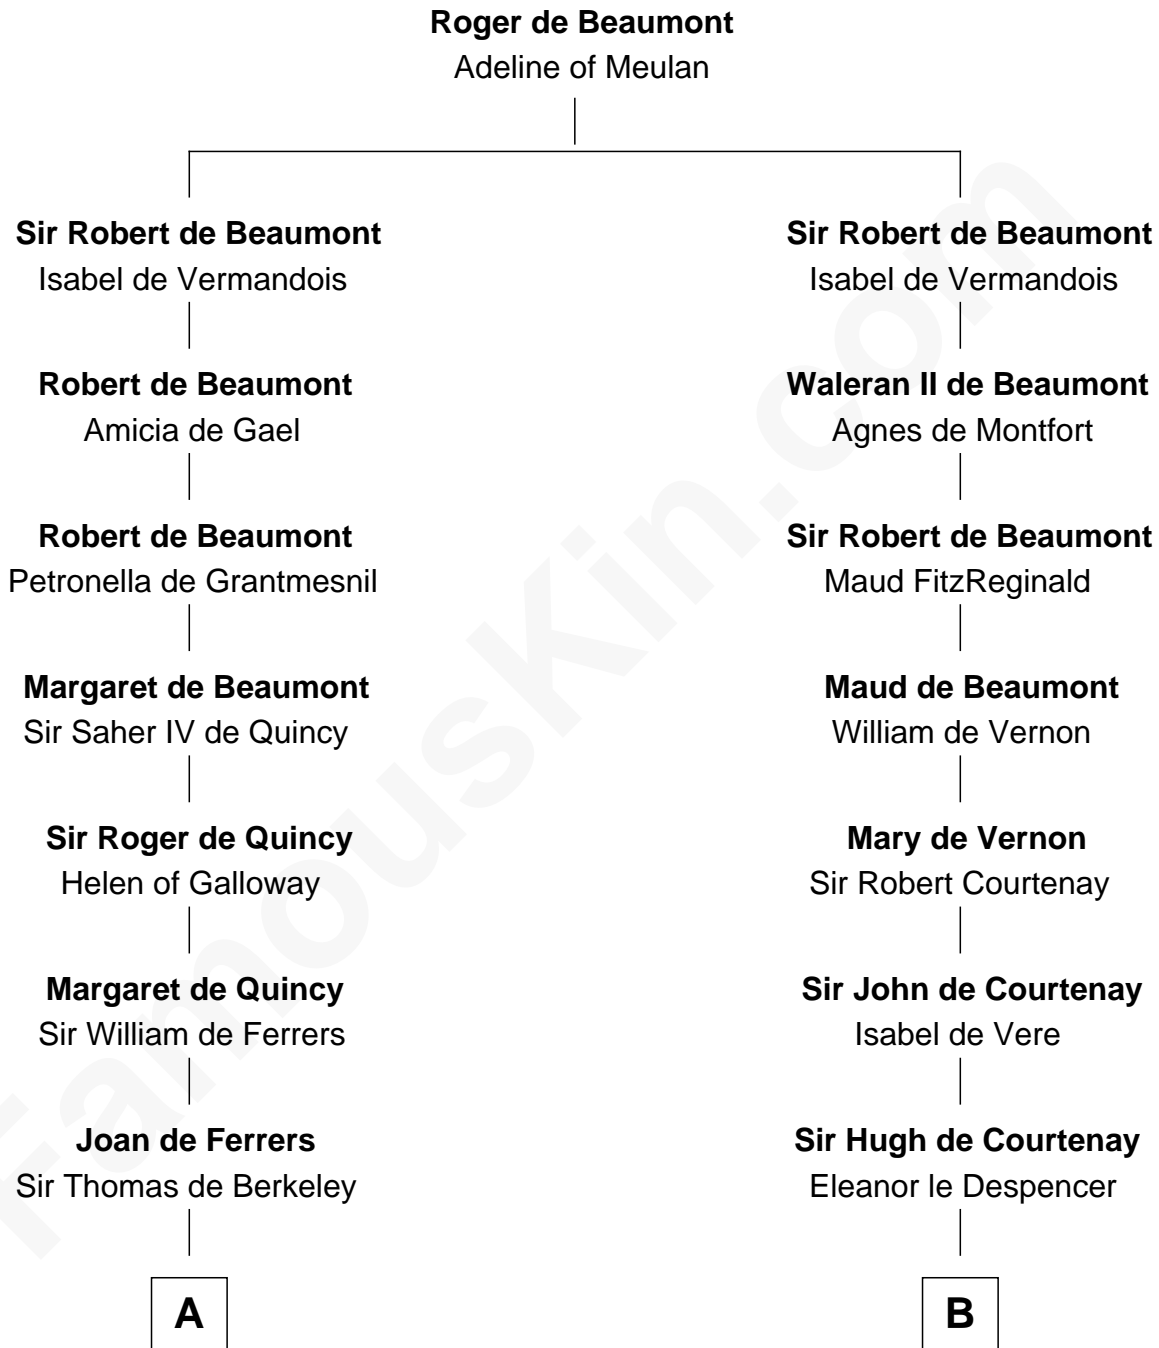

**FamousKin.com**  
**Relationship Chart of**  
**George Washington**  
*1st U.S. President*

20th cousin 1 time removed of  
**Benjamin Harrison V**  
*Signer of the Declaration of Independence*

**C**

**John Washington**

Anne Pope

**Lawrence Washington**

Mildred Warner

**Augustine Washington**

Mary Ball

**George Washington**

*1st U.S. President*

**D**