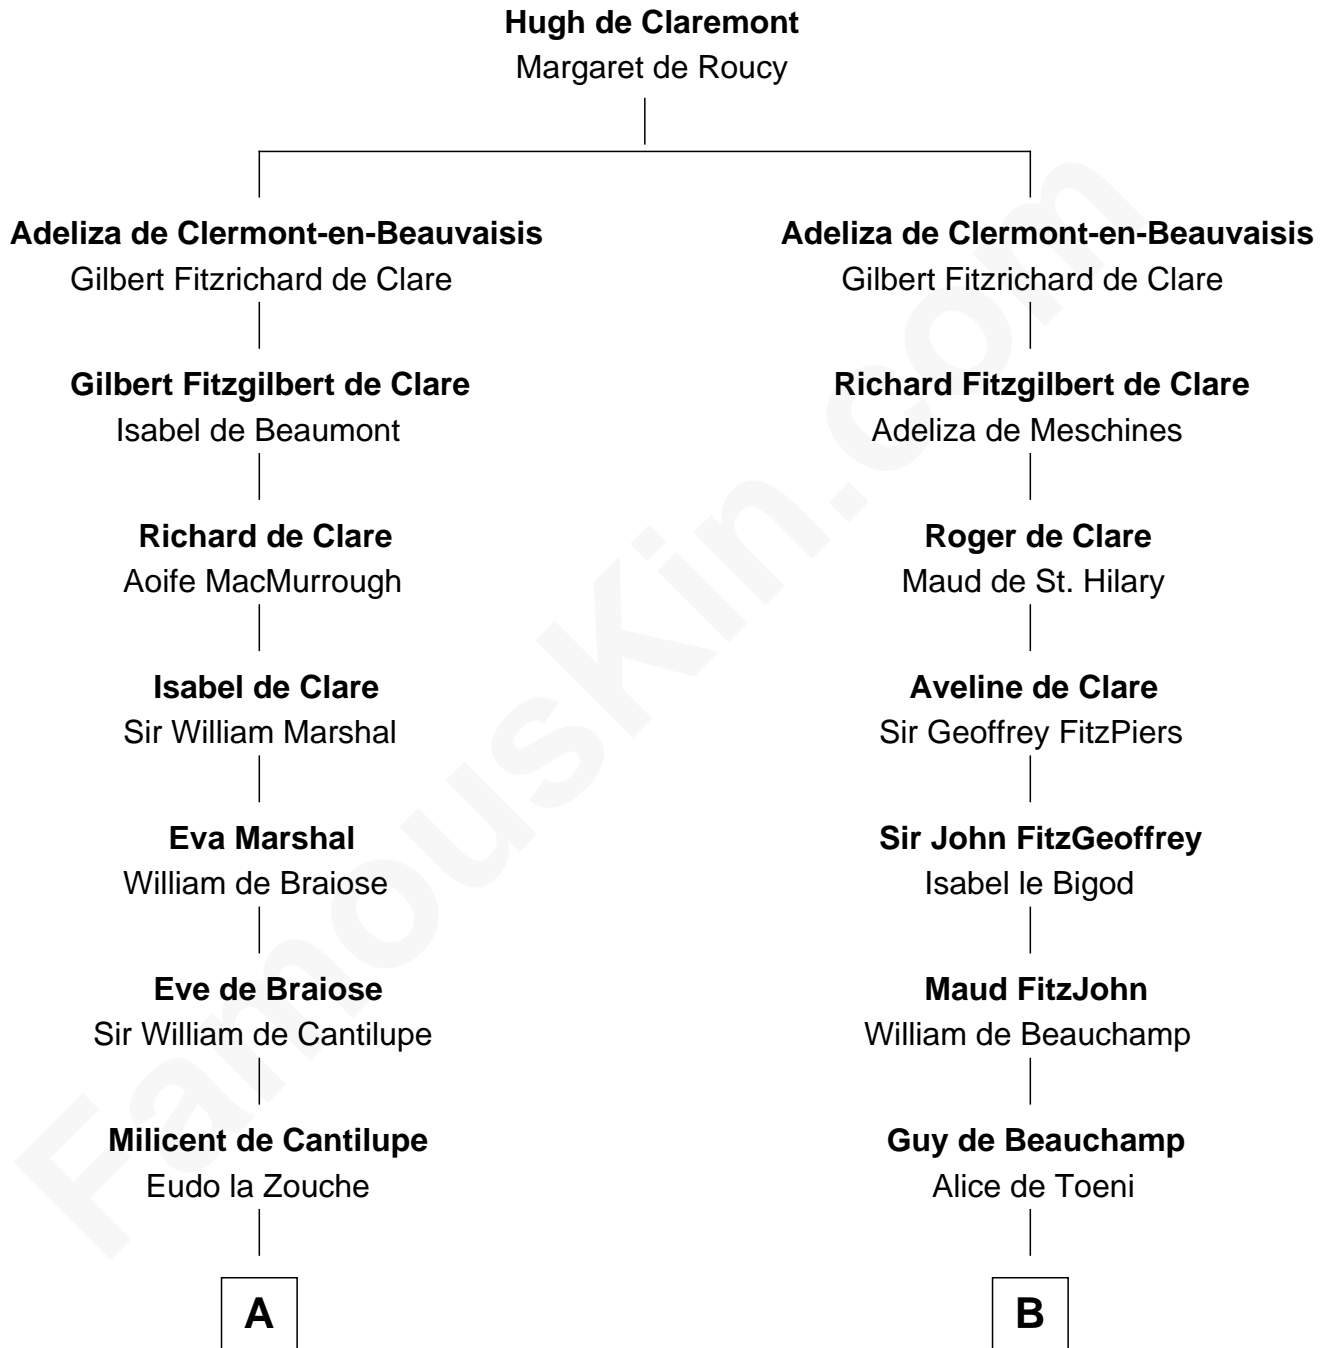

**FamousKin.com**  
**Relationship Chart of**  
**George Washington**  
*1st U.S. President*

20th cousin 1 time removed of  
**Benjamin Harrison V**  
*Signer of the Declaration of Independence*

**C**

**John Washington**

Anne Pope

**Lawrence Washington**

Mildred Warner

**Augustine Washington**

Mary Ball

**George Washington**

*1st U.S. President*

**D**

**Benjamin Harrison**

Mary - - - - -

**Benjamin Harrison**

Hannah Churchill

**Benjamin Harrison**

Elizabeth Burwell

**Benjamin Harrison**

Anne Carter