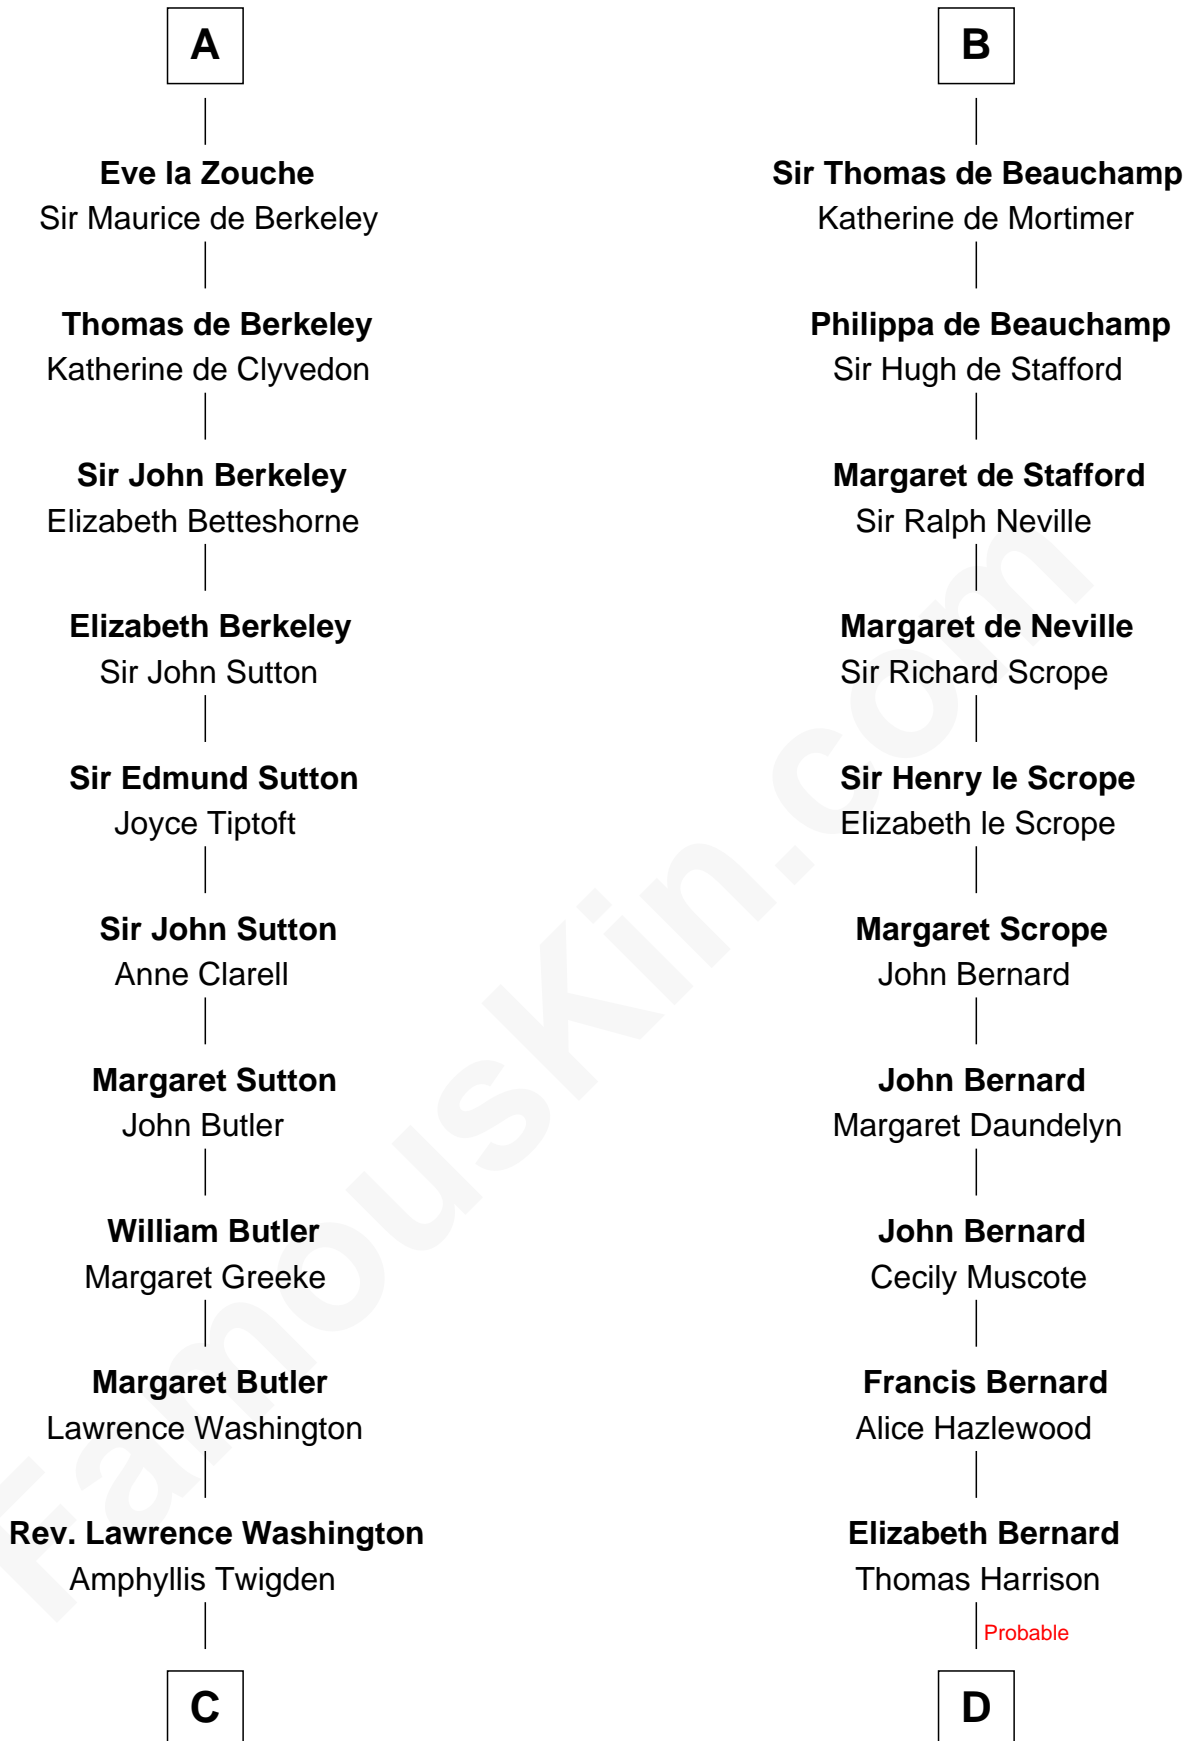

**FamousKin.com**  
**Relationship Chart of**  
**George Washington**  
*1st U.S. President*

20th cousin 1 time removed of  
**Benjamin Harrison V**  
*Signer of the Declaration of Independence*

**C**

**John Washington**

Anne Pope

**Lawrence Washington**

Mildred Warner

**Augustine Washington**

Mary Ball

**George Washington**

*1st U.S. President*

**D**

**Benjamin Harrison**

Mary - - - - -

**Benjamin Harrison**

Hannah Churchill

**Benjamin Harrison**

Elizabeth Burwell

**Benjamin Harrison**

Anne Carter