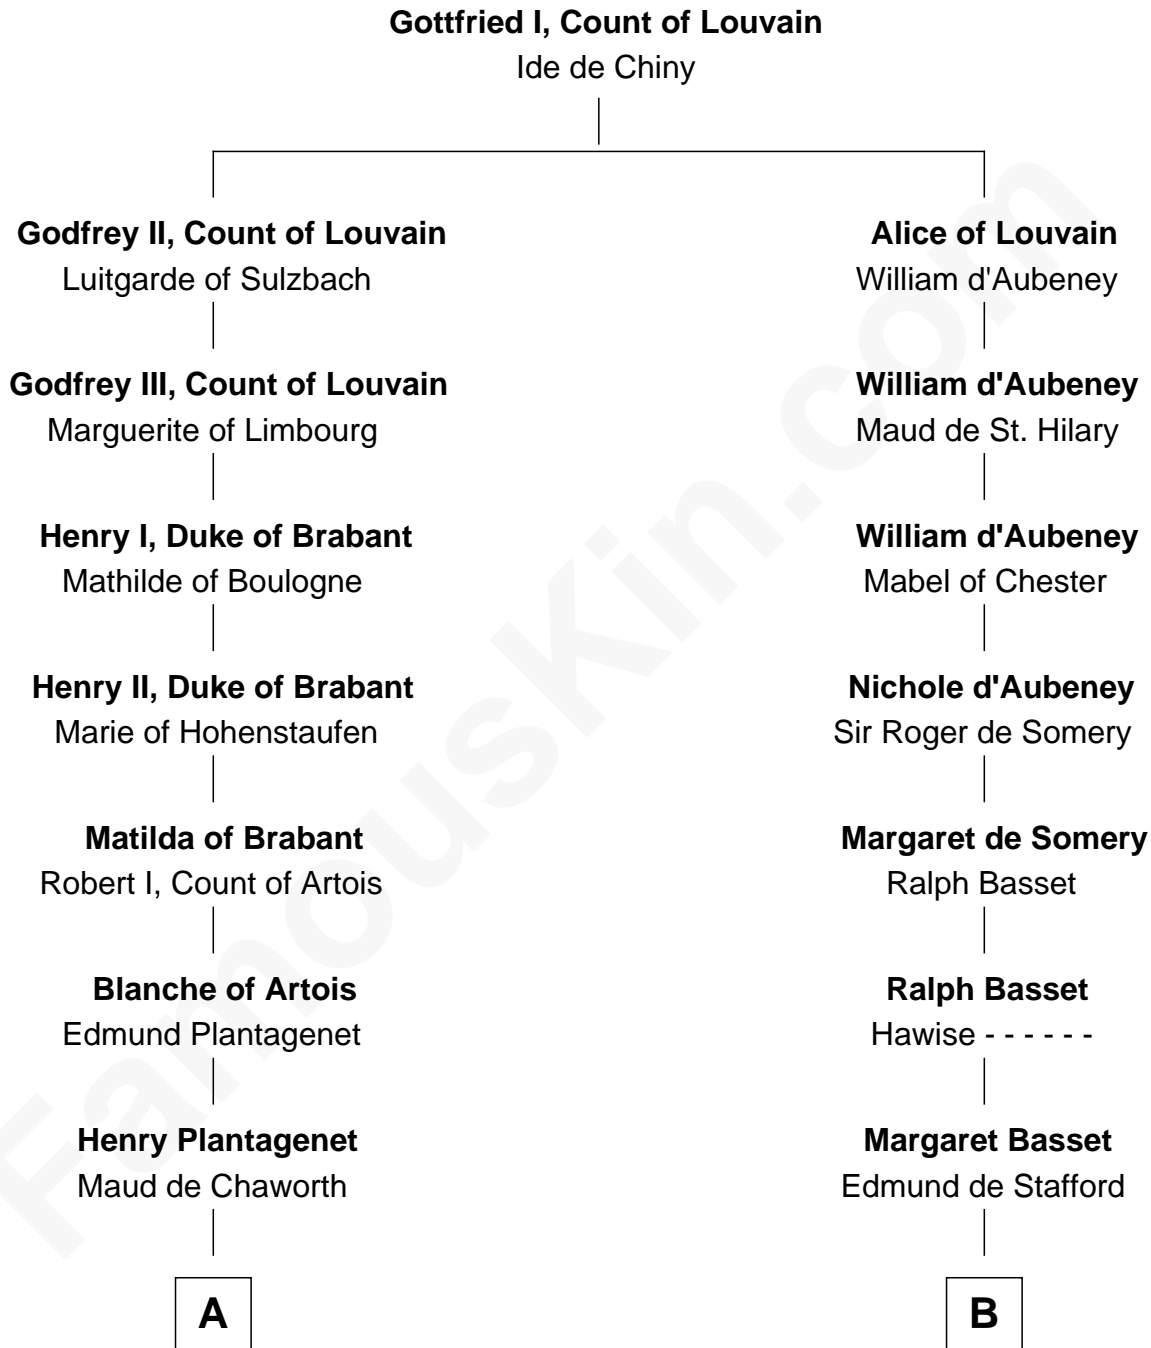

FamousKin.com
Relationship Chart of
George Washington
1st U.S. President

20th cousin 1 time removed of
Benjamin Harrison V
Signer of the Declaration of Independence

C

John Washington

Anne Pope

Lawrence Washington

Mildred Warner

Augustine Washington

Mary Ball

George Washington

1st U.S. President

D

Benjamin Harrison

Mary - - - - -