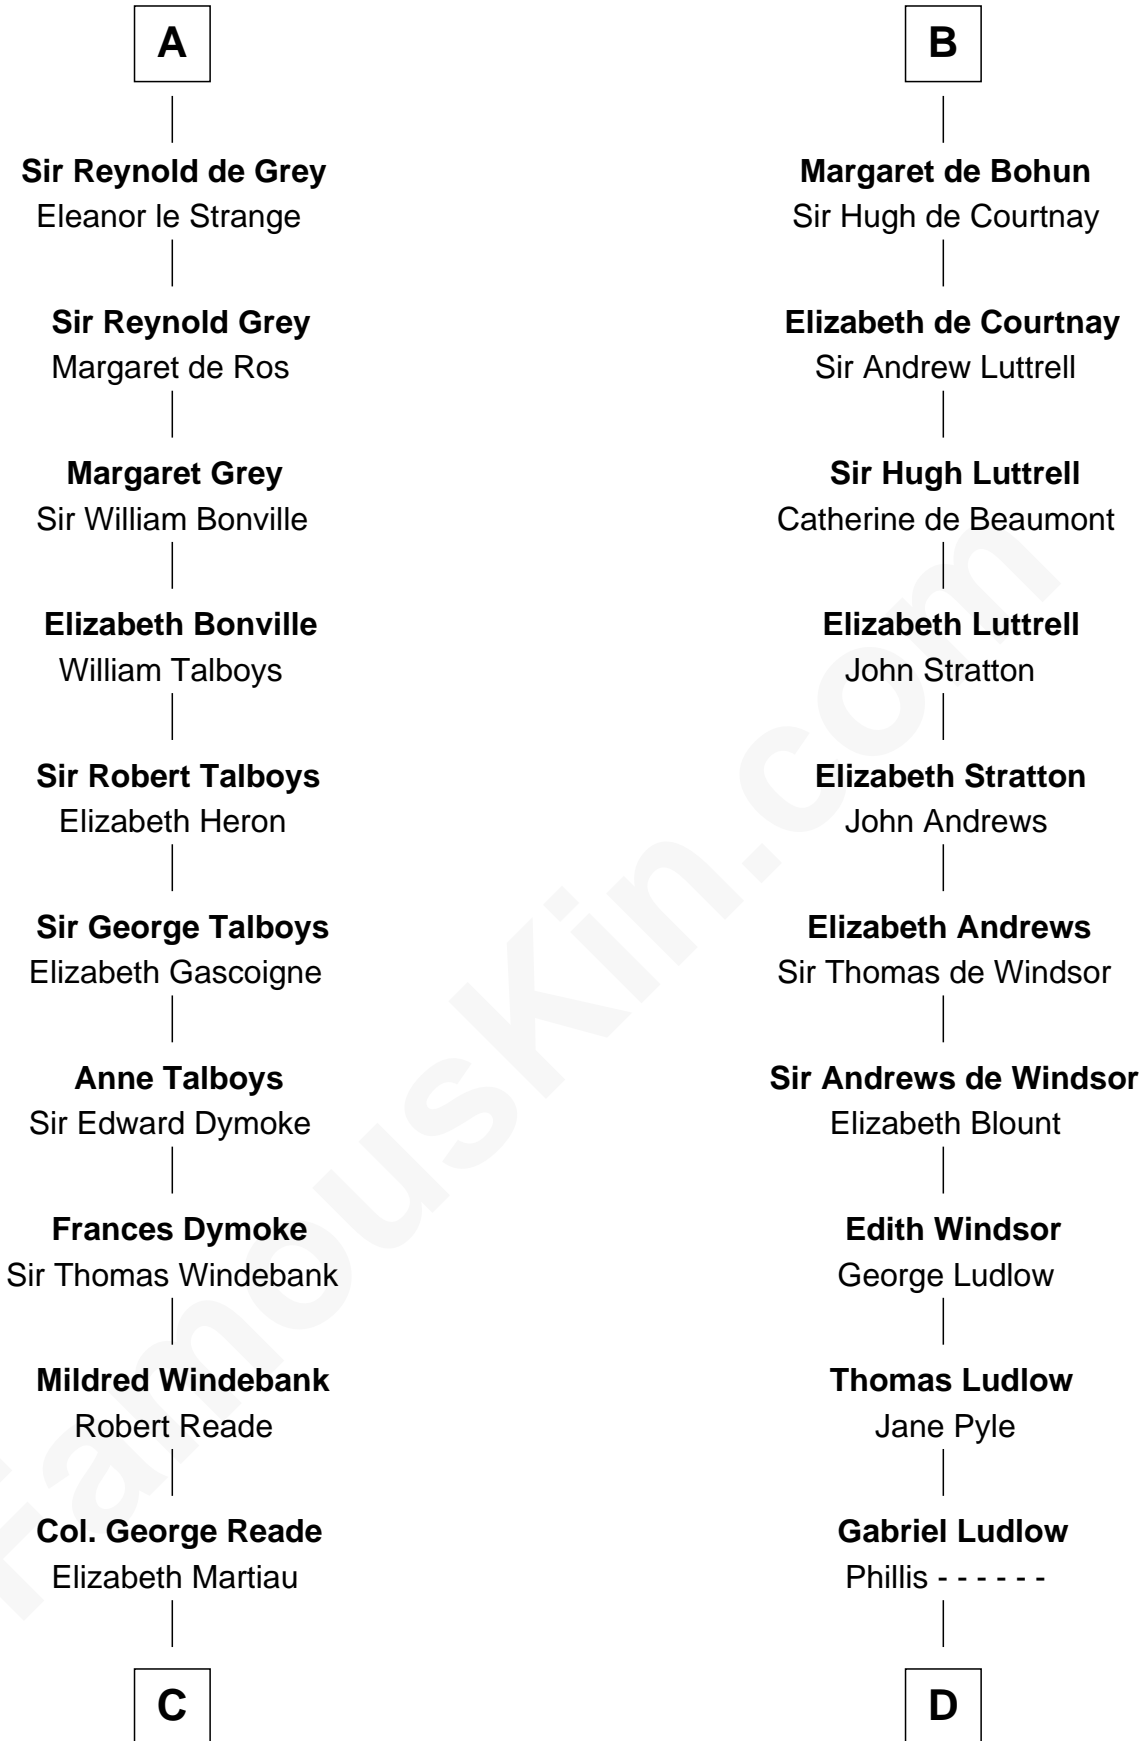

FamousKin.com

Relationship Chart of

George Washington

1st U.S. President

20th cousin of

Benjamin Harrison V

Signer of the Declaration of Independence

C

Mildred Reade
Col. Augustine Warner

Mildred Warner
Lawrence Washington

Augustine Washington
Mary Ball

George Washington
1st U.S. President

D

Sarah Ludlow
Col. John Carter

Col. Robert Carter
Elizabeth Landon