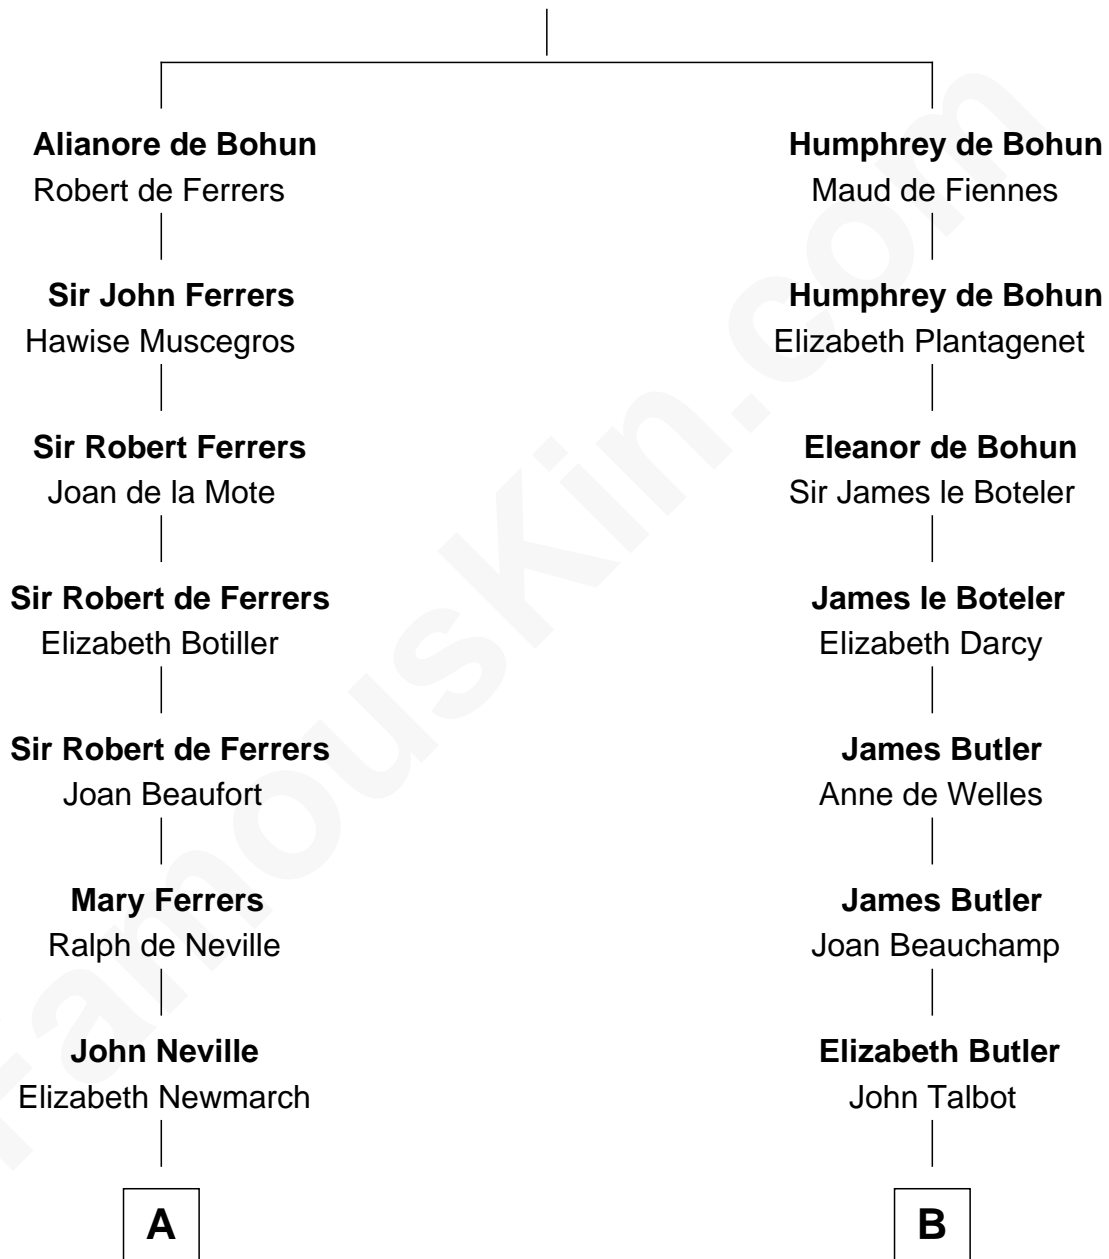

FamousKin.com
Relationship Chart of
George Washington
1st U.S. President

17th cousin 2 times removed of
Jay Gould
American Railroad "Robber Baron"

Sir Humphrey de Bohun
 Eleanor de Braiose

C

—
Anna Osborn
Abraham Gould

—
John Burr Gould
Mary More

—
Jay Gould
"Robber Baron"

FamousKin.com