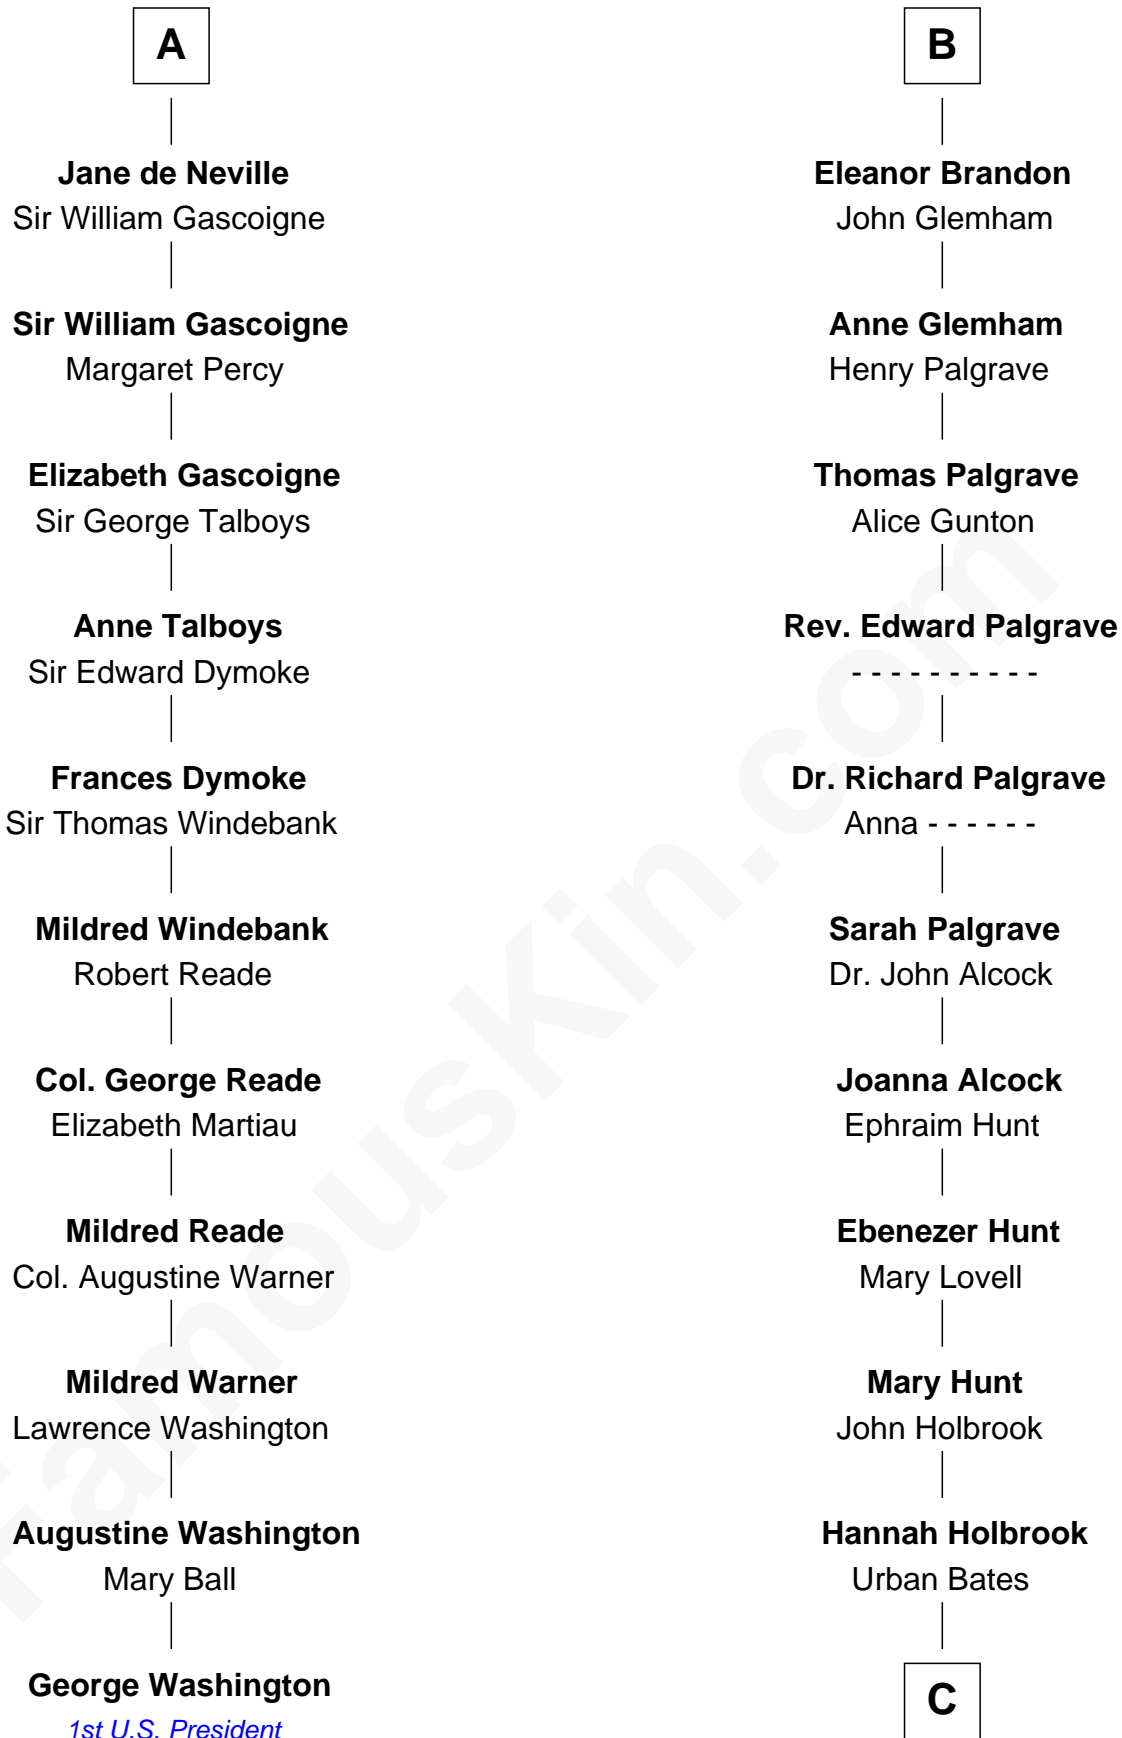

FamousKin.com
Relationship Chart of
George Washington
1st U.S. President

17th cousin 2 times removed of

William Marsh Rice
Founder of Rice University

Sir Humphrey de Bohun
 Eleanor de Braiose

C

|
Sarah Bates

David Rice

|
David Rice

Patty Hall

|
William Marsh Rice

Founder of Rice University

FamousKin.com