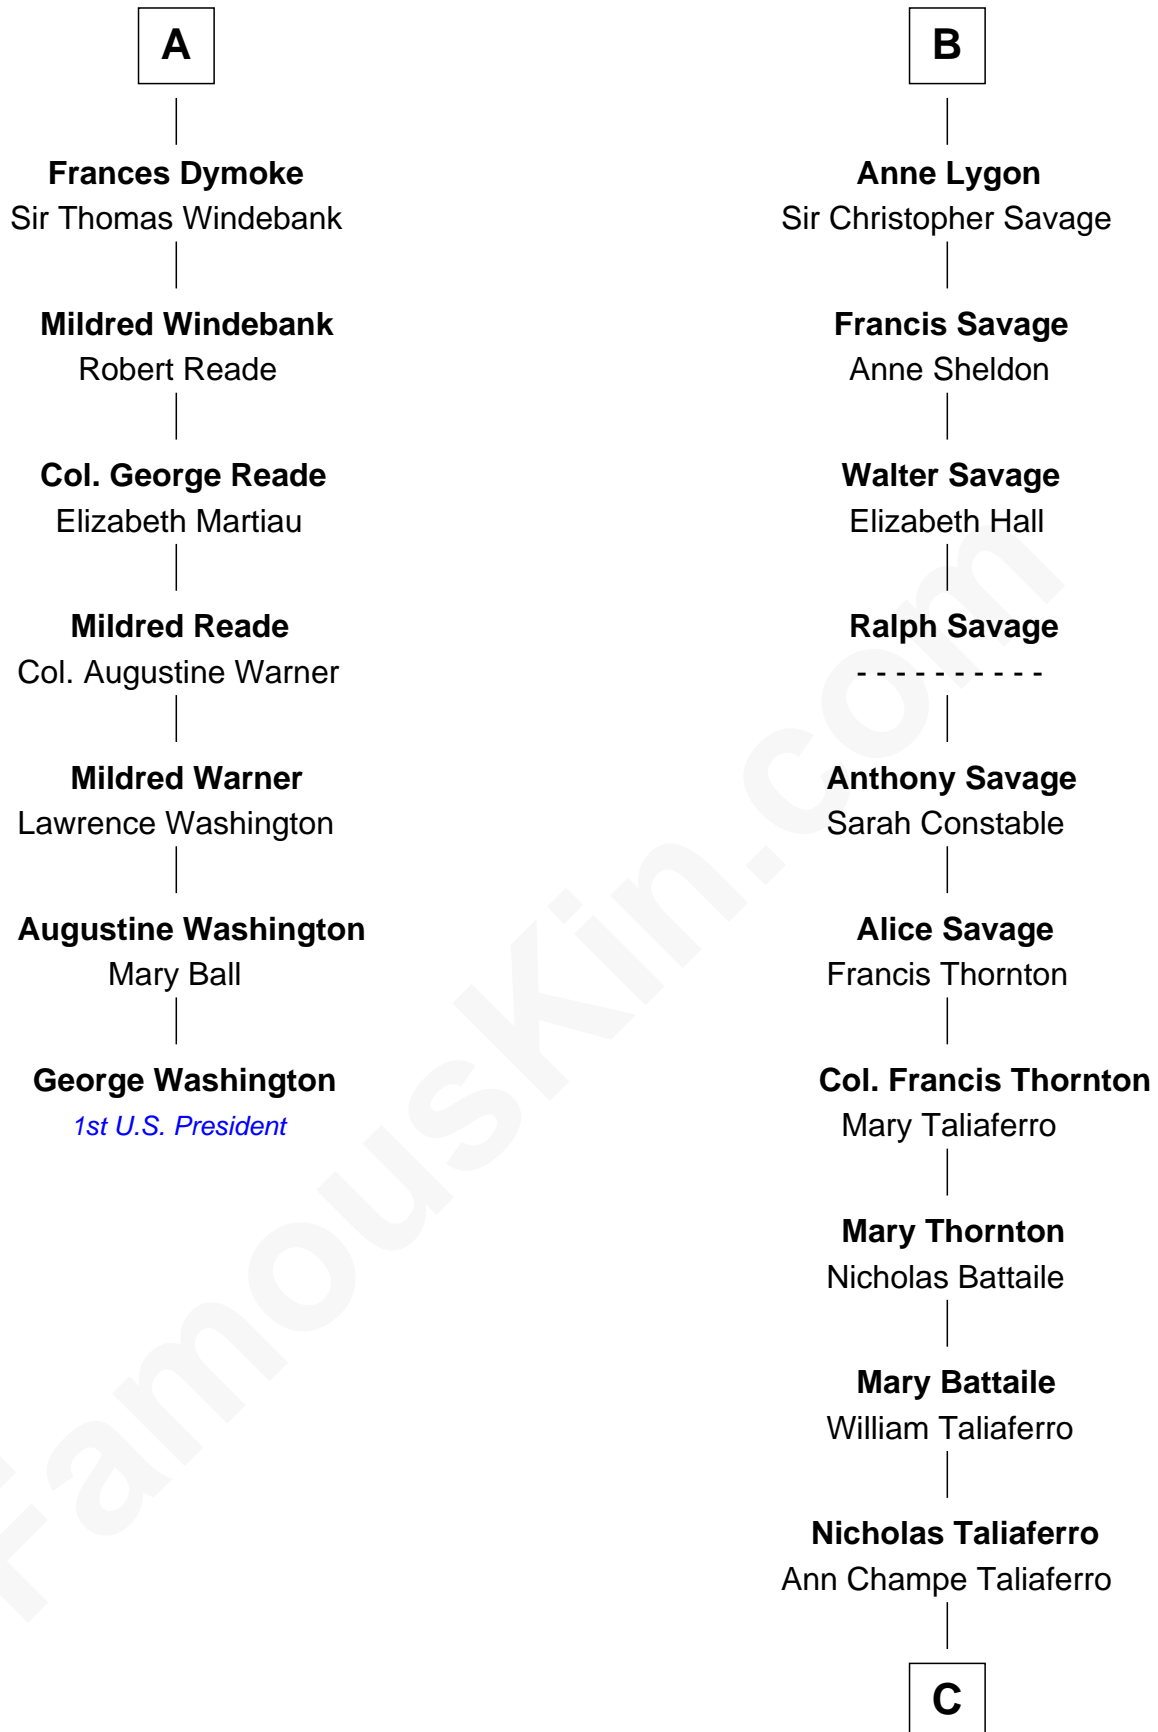

FamousKin.com
Relationship Chart of
George Washington
1st U.S. President

13th cousin 7 times removed of
General George C. Marshall
Author of "The Marshall Plan"

C

Matilda Battaile Taliaferro

Martin Marshall

William Champe Marshall

Susan Myers

George Catlett Marshall

Laura Emily Bradford

General George C. Marshall

U.S. Army - World War II

FamousKin.com