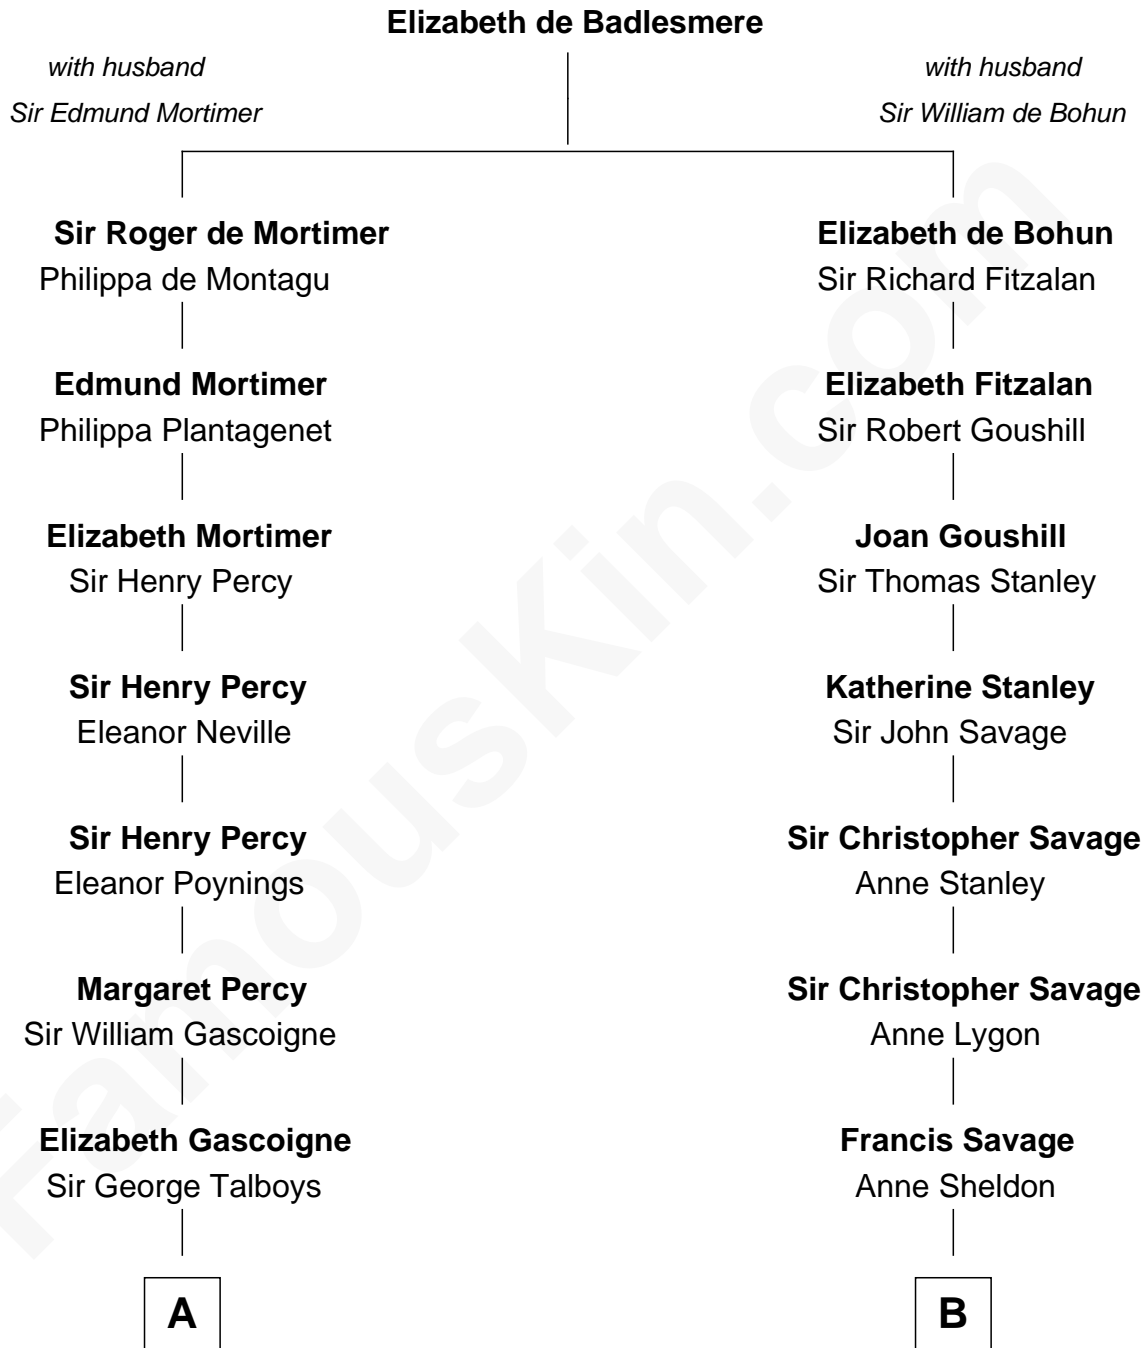

FamousKin.com
Relationship Chart of
George Washington
1st U.S. President

14th cousin 4 times removed of
General George C. Marshall
Author of "The Marshall Plan"

C

George Catlett Marshall

Laura Emily Bradford

General George C. Marshall

U.S. Army - World War II

FamousKin.com