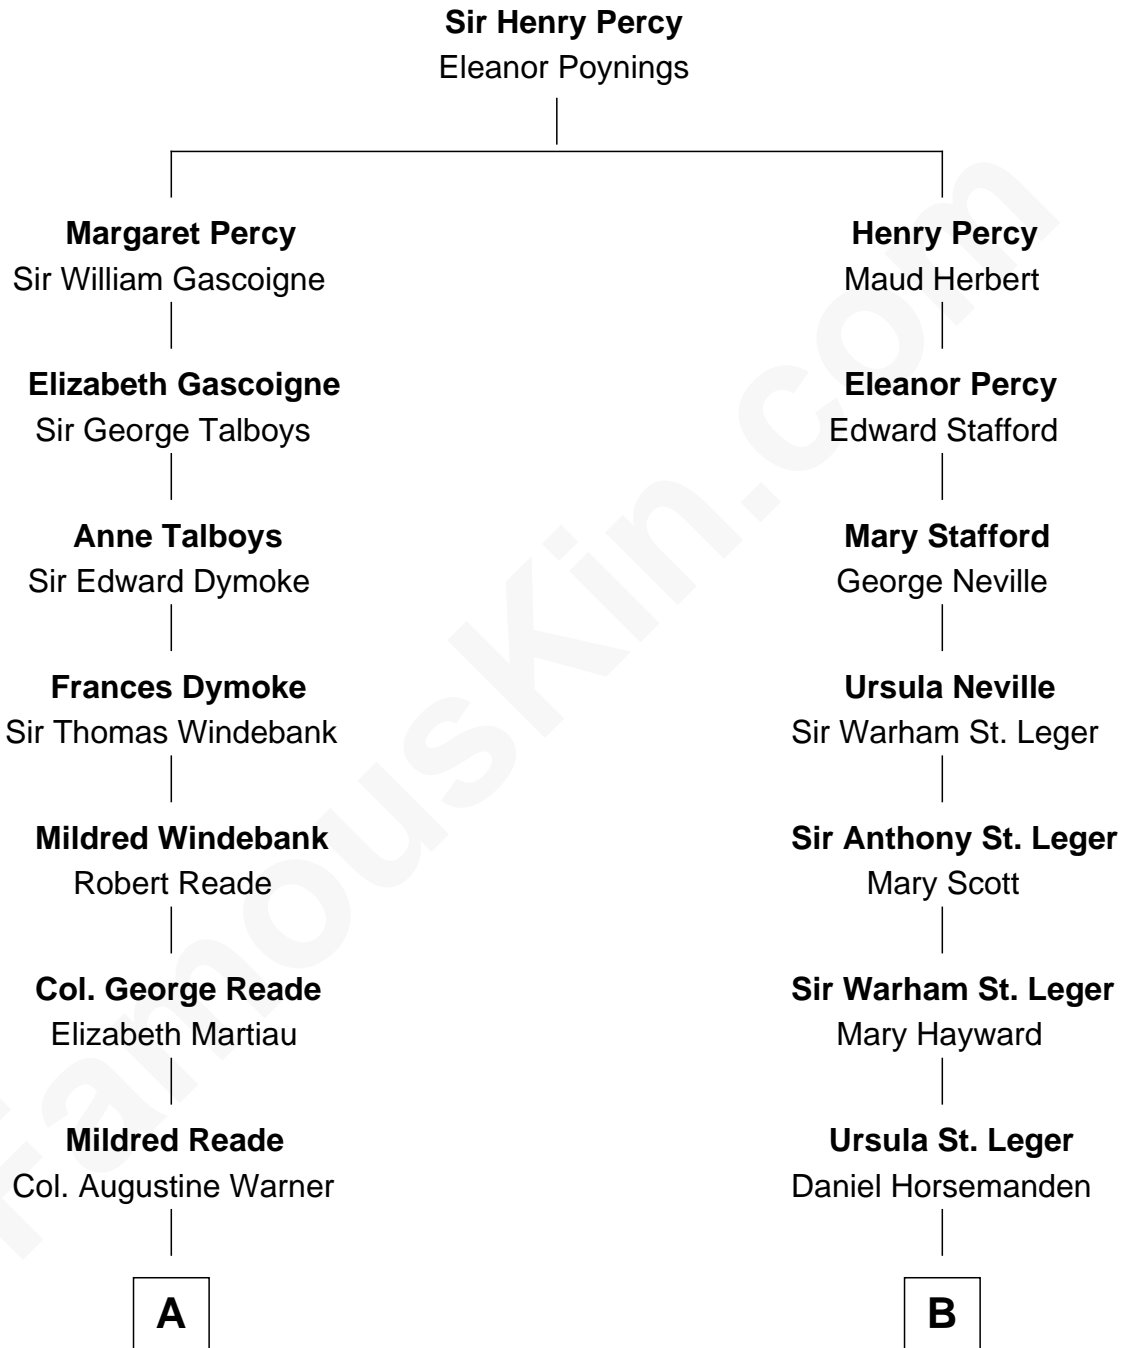

**FamousKin.com**  
**Relationship Chart of**  
**George Washington**  
*1st U.S. President*

**9th cousin 6 times removed of**  
**Harry F. Byrd**  
*50th Governor of Virginia*

**A**

**Mildred Warner**  
Lawrence Washington

**Augustine Washington**  
Mary Ball

**George Washington**  
*1st U.S. President*

**B**

**Col. Warham Horsemanden**  
Susanna Beeching

**Mary Horsemanden**  
William Byrd

**William Byrd**  
Maria Taylor

**William Byrd**  
Elizabeth Hill Carter

**Thomas Taylor Byrd**  
Mary Armistead

**Richard Evelyn Byrd**  
Anne Harrison

**Col. William Byrd**  
Jane Meriwether Rivers

**Richard Evelyn Byrd**  
Eleanor Bolling Flood

**Harry F. Byrd**  
*50th Governor of Virginia*