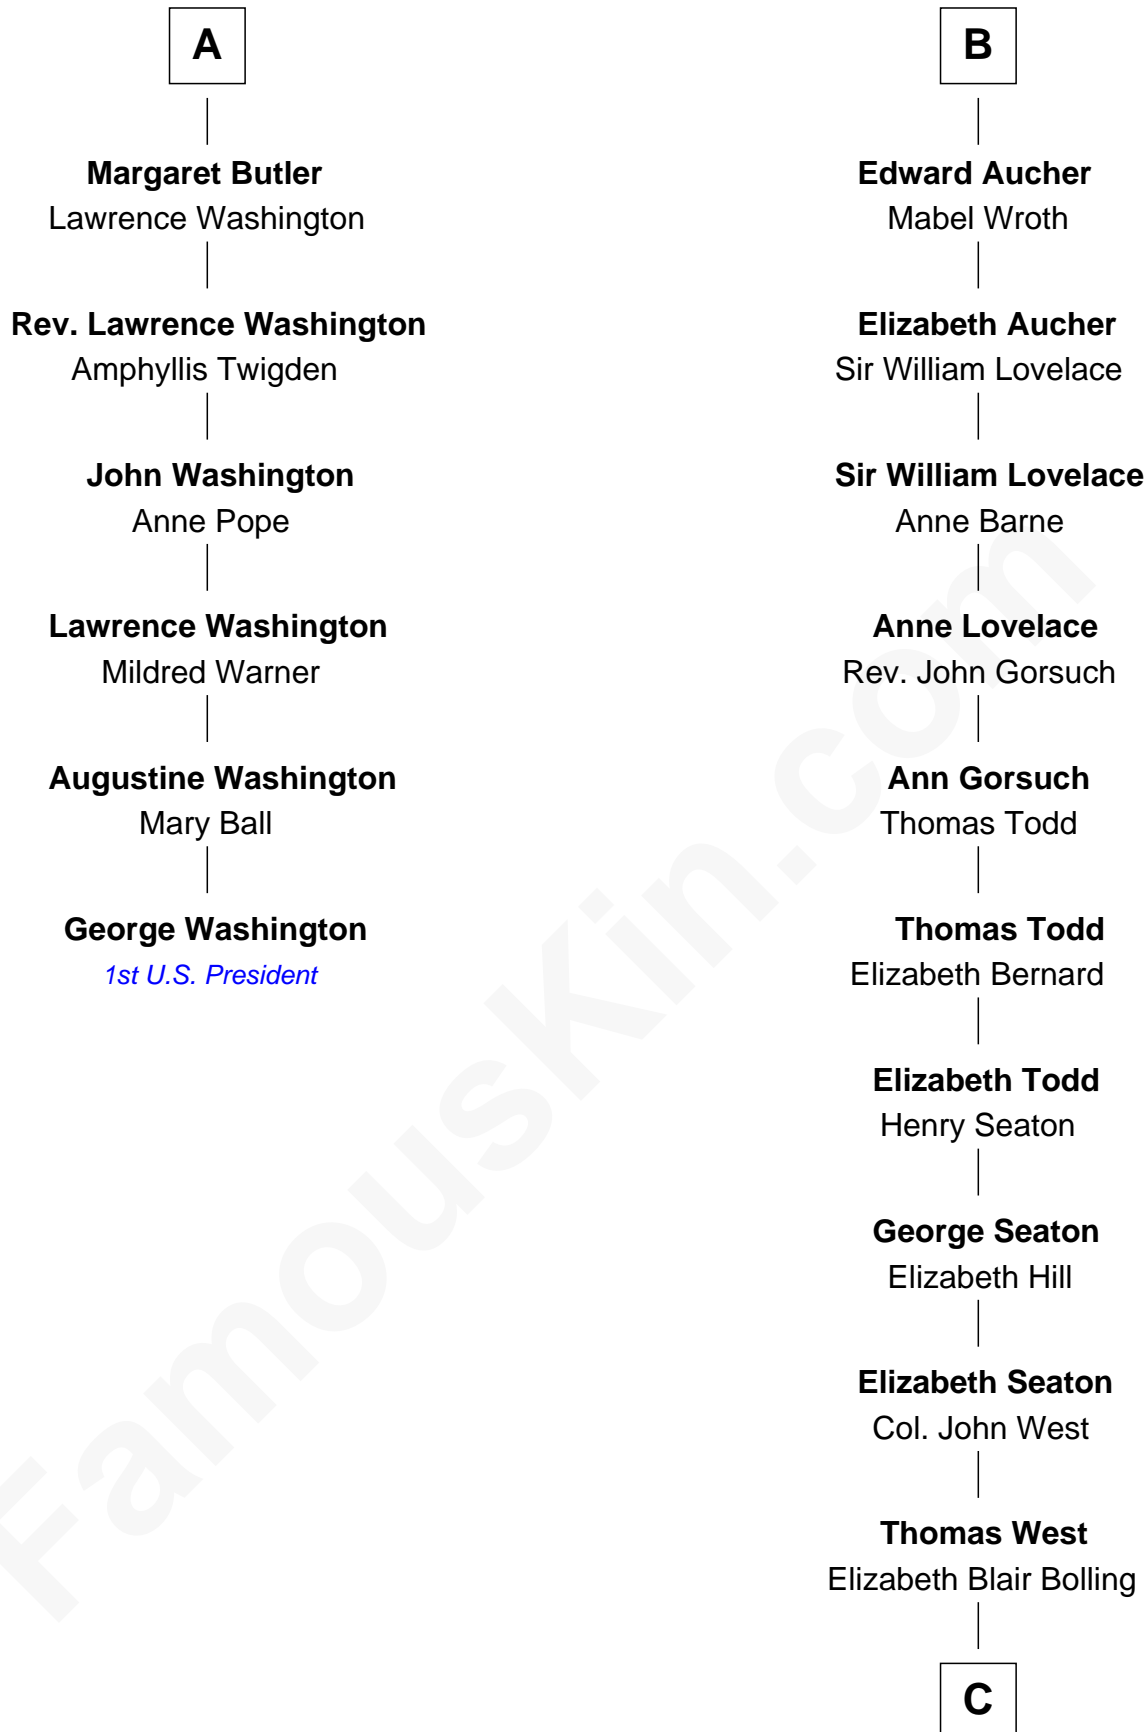

**FamousKin.com**  
**Relationship Chart of**  
**George Washington**  
*1st U.S. President*

12th cousin 9 times removed of

**Harry F. Byrd**  
*50th Governor of Virginia*

**C**

**Eliza Bolling West**  
Dr. Joel Walker Flood

**Col. Henry De La Warr Flood**  
Mary Elizabeth Trent

**Joel Walker Flood**  
Ella Faulkner

**Eleanor Bolling Flood**  
Richard Evelyn Byrd

**Harry F. Byrd**  
*50th Governor of Virginia*

FamousKin.com