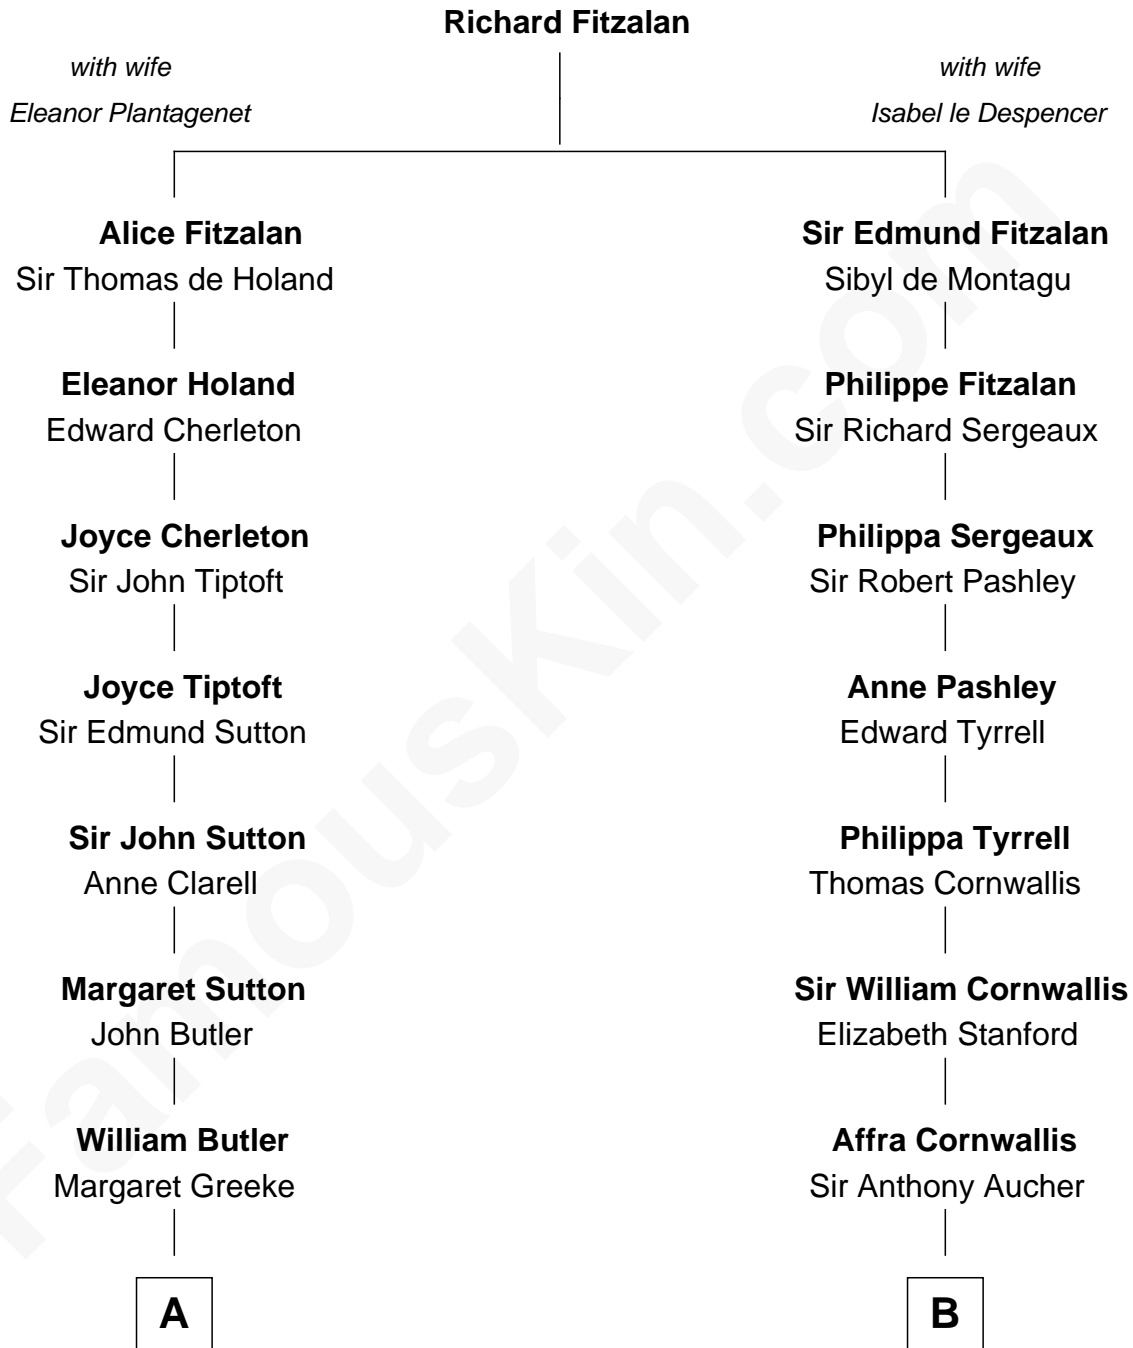

**FamousKin.com**  
**Relationship Chart of**  
**George Washington**  
*1st U.S. President*

12th cousin 9 times removed of

**Harry F. Byrd**  
*50th Governor of Virginia*

**C**

**Eliza Bolling West**  
Dr. Joel Walker Flood

**Col. Henry De La Warr Flood**  
Mary Elizabeth Trent

**Joel Walker Flood**  
Ella Faulkner

**Eleanor Bolling Flood**  
Richard Evelyn Byrd

**Harry F. Byrd**  
*50th Governor of Virginia*

FamousKin.com