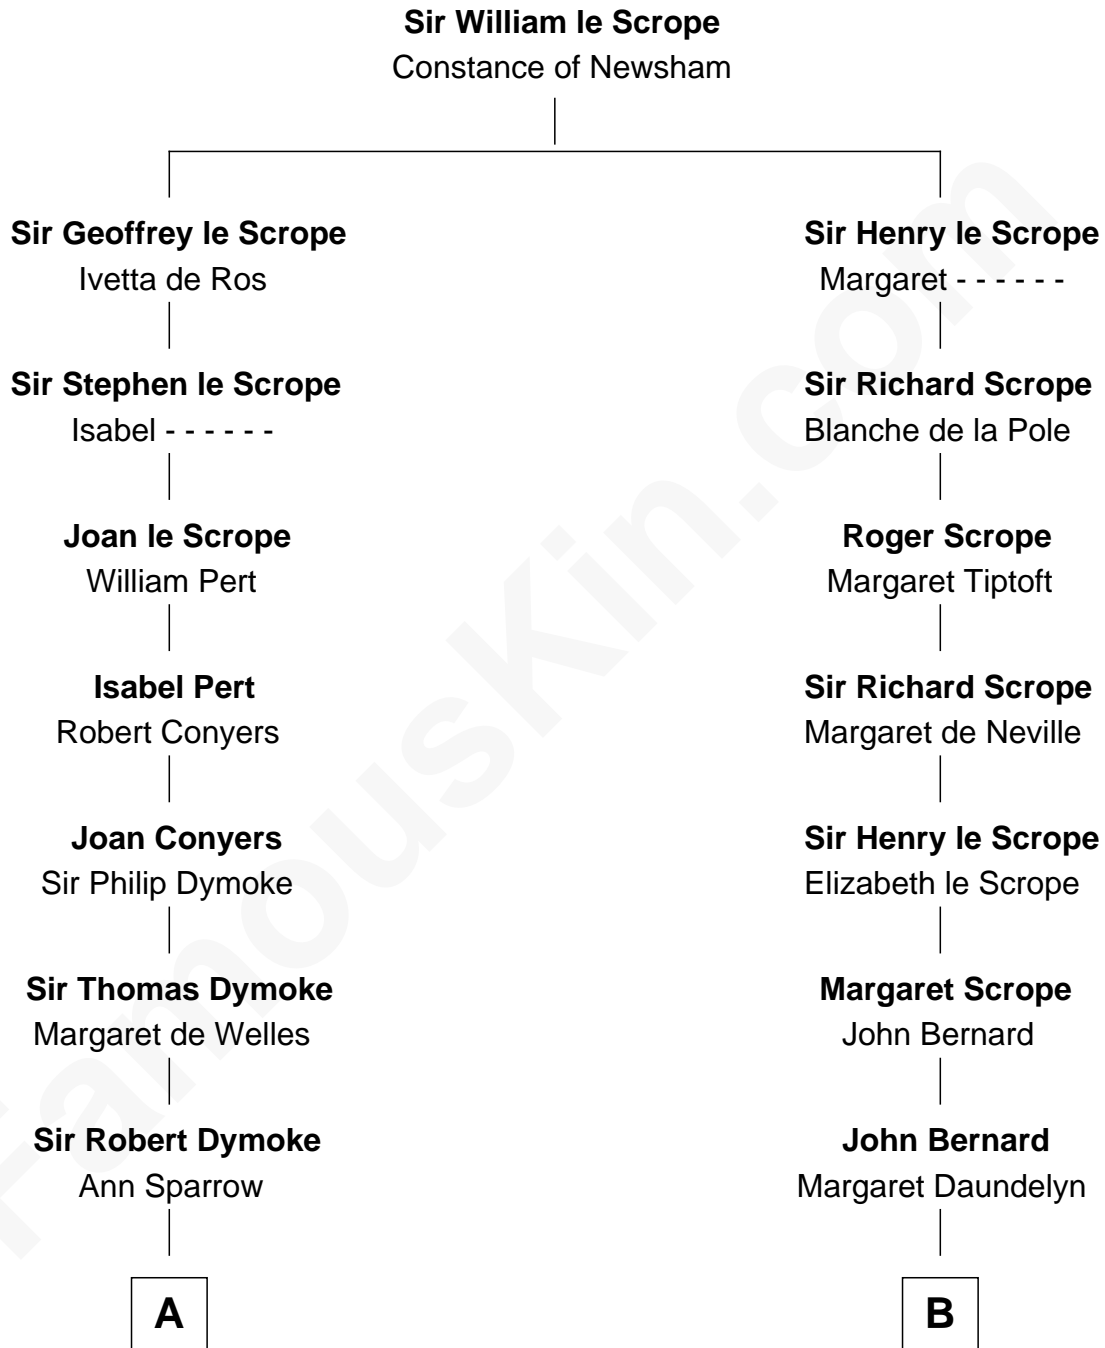

FamousKin.com
Relationship Chart of
George Washington
1st U.S. President

14th cousin 4 times removed of
Harry F. Byrd
50th Governor of Virginia

C

Richard Evelyn Byrd
Eleanor Bolling Flood

Harry F. Byrd
50th Governor of Virginia

FamousKin.com