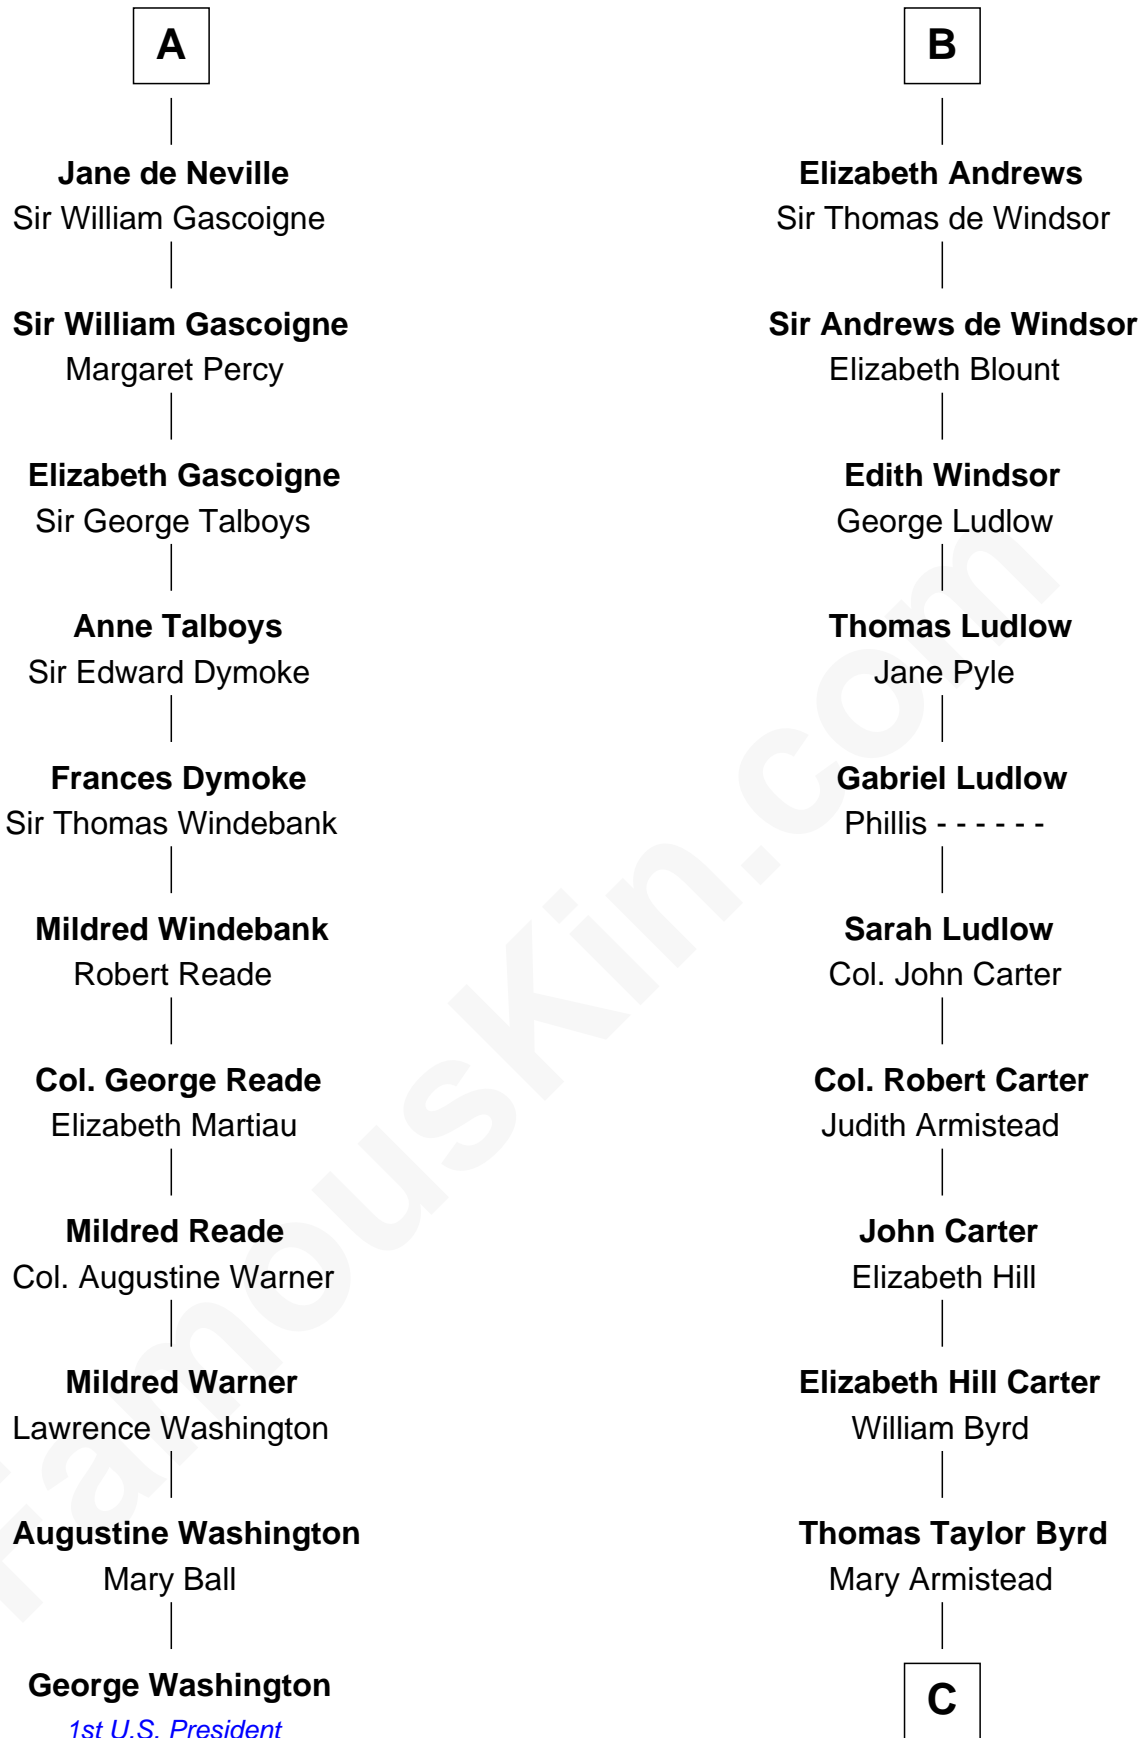

FamousKin.com
Relationship Chart of
George Washington
1st U.S. President

17th cousin 3 times removed of
Harry F. Byrd
50th Governor of Virginia

Sir Humphrey de Bohun
 Eleanor de Braiose

C

Richard Evelyn Byrd

Anne Harrison

Col. William Byrd

Jane Meriwether Rivers

Richard Evelyn Byrd

Eleanor Bolling Flood

Harry F. Byrd

50th Governor of Virginia

FamousKin.com